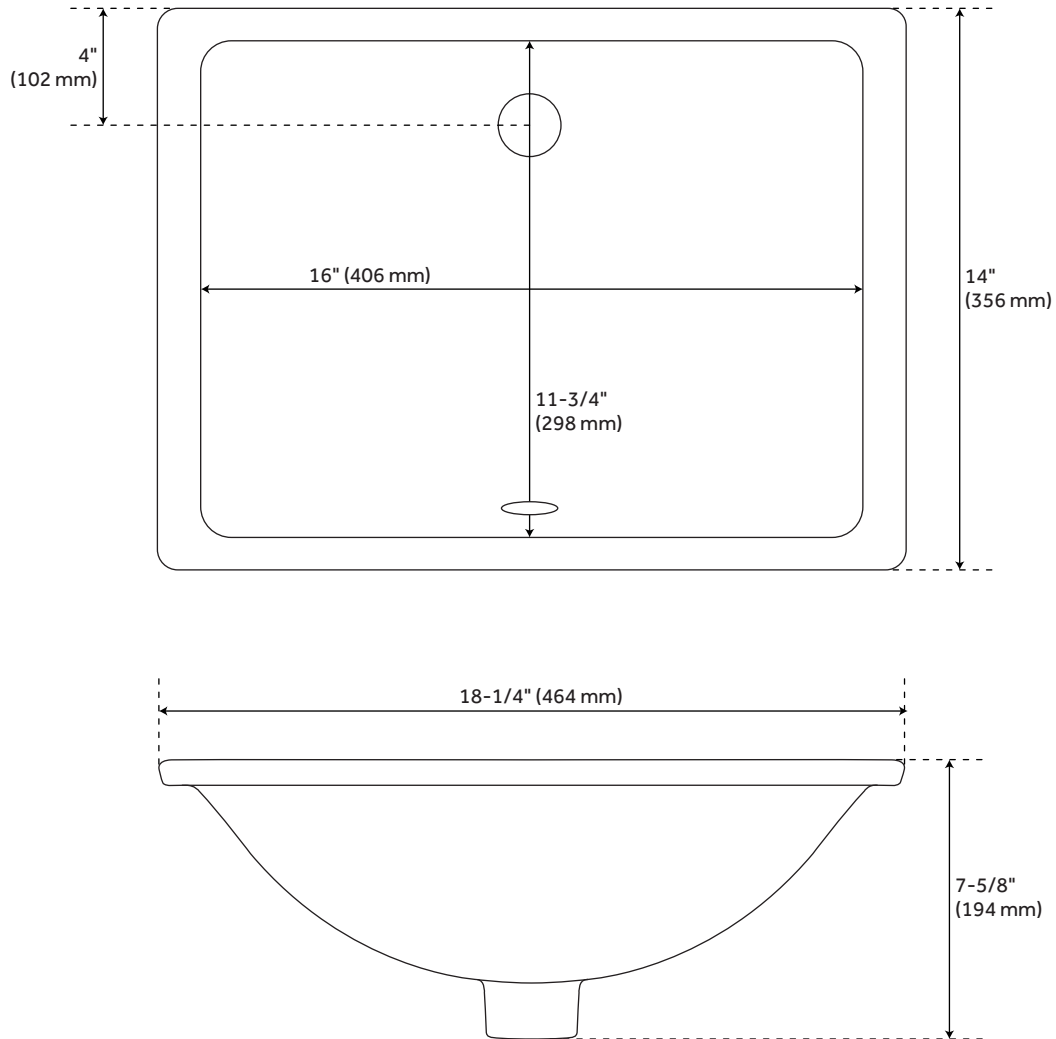

Vanity Top Options: Feathered White Quartz

Basin Width: 14-3/4"

Water Depth To Overflow: 4-1/8"

Fits Drain Hole Size: 1-1/2"

Faucet Included: No

Vanity Top Material: Quartz

Sink Material: Porcelain

Vanity Top Thickness: 3cm

Sink Included: Yes

Sink Color: White

Basin Overflow: Yes

Vanity Top Depth: 22"

Vanity Top Width: 31"

Backsplash: Yes

REVISED 4/6/2023

31" X 22" 3CM QUARTZ VANITY TOP FOR RECTANGULAR UNDERMOUNT SINK - FEATHERED

SKU: 950515

Code: SH457043, SH457044

ADDITIONAL FEATURES

- Includes vanity top and white porcelain sink.
- See Installation Instructions for directions to attach the vanity top and sink.

REVISED 4/6/2023

31" X 22" 3CM QUARTZ VANITY TOP FOR RUMB SINK - FEATHERED WHITE

All dimensions and specifications are nominal and may vary. Use actual products for accuracy in critical situations.

31" X 22" 3CM QUARTZ VANITY TOP FOR RUMB SINK - WHITE PORCELAIN SINK

All dimensions and specifications are nominal and may vary. Use actual products for accuracy in critical situations.