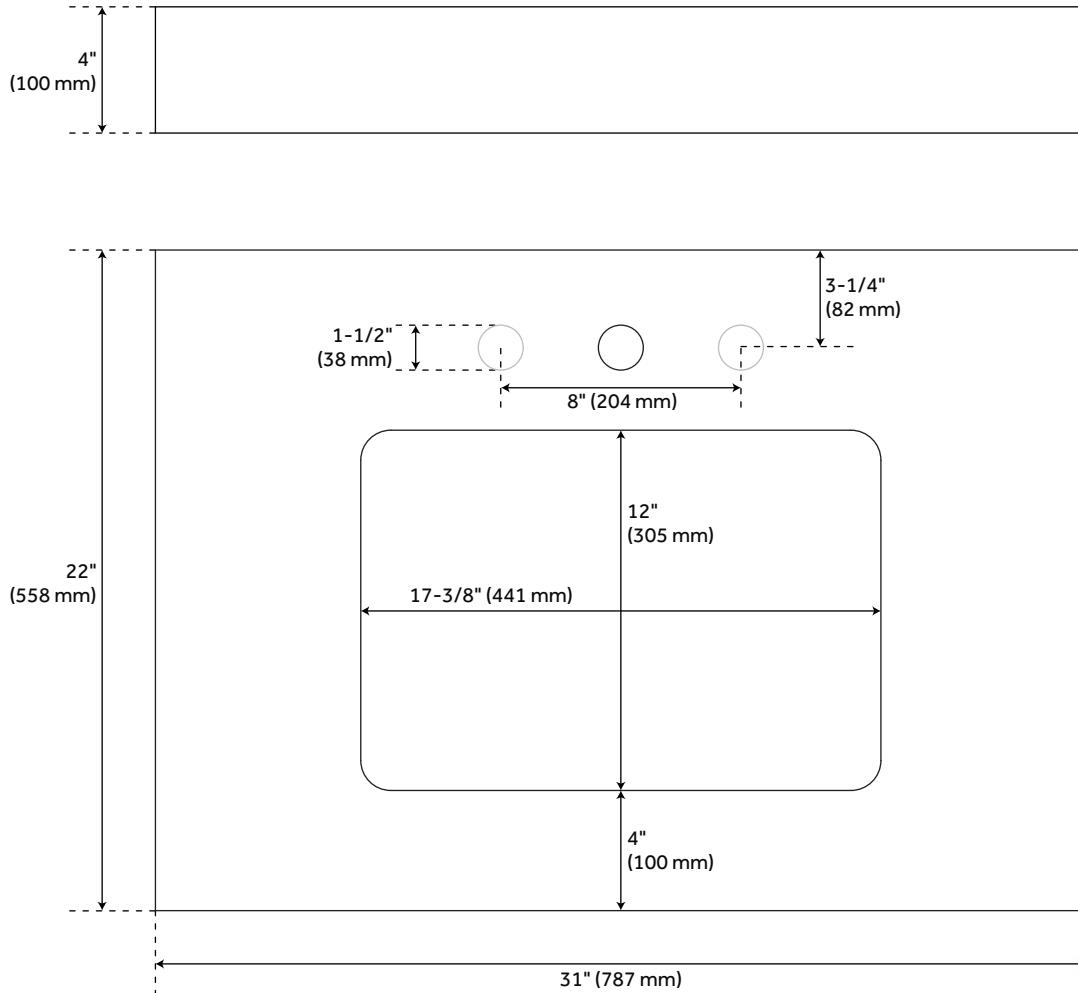

Vanity Top Options: Feathered White Quartz

Basin Width: 14-3/4"

Water Depth To Overflow: 4-1/8"

Fits Drain Hole Size: 1-1/2"

Faucet Included: No

Vanity Top Material: Quartz

Sink Material: Porcelain

Vanity Top Thickness: 3cm

Sink Included: Yes

Sink Color: White

Basin Overflow: Yes

Vanity Top Depth: 22"

Vanity Top Width: 31"

Backsplash: Yes

REVISED 4/6/2023

31" X 22" 3CM QUARTZ VANITY TOP FOR RECTANGULAR UNDERMOUNT SINK - FEATHERED

SKU: 950515

Code: SH457043, SH457044

ADDITIONAL FEATURES

- Includes vanity top and white porcelain sink.
- See Installation Instructions for directions to attach the vanity top and sink.

REVISED 4/6/2023

31" X 22" 3CM QUARTZ VANITY TOP FOR RUMB SINK - FEATHERED WHITE

All dimensions and specifications are nominal and may vary. Use actual products for accuracy in critical situations.

31" X 22" 3CM QUARTZ VANITY TOP FOR RUMB SINK - WHITE PORCELAIN SINK

All dimensions and specifications are nominal and may vary. Use actual products for accuracy in critical situations.