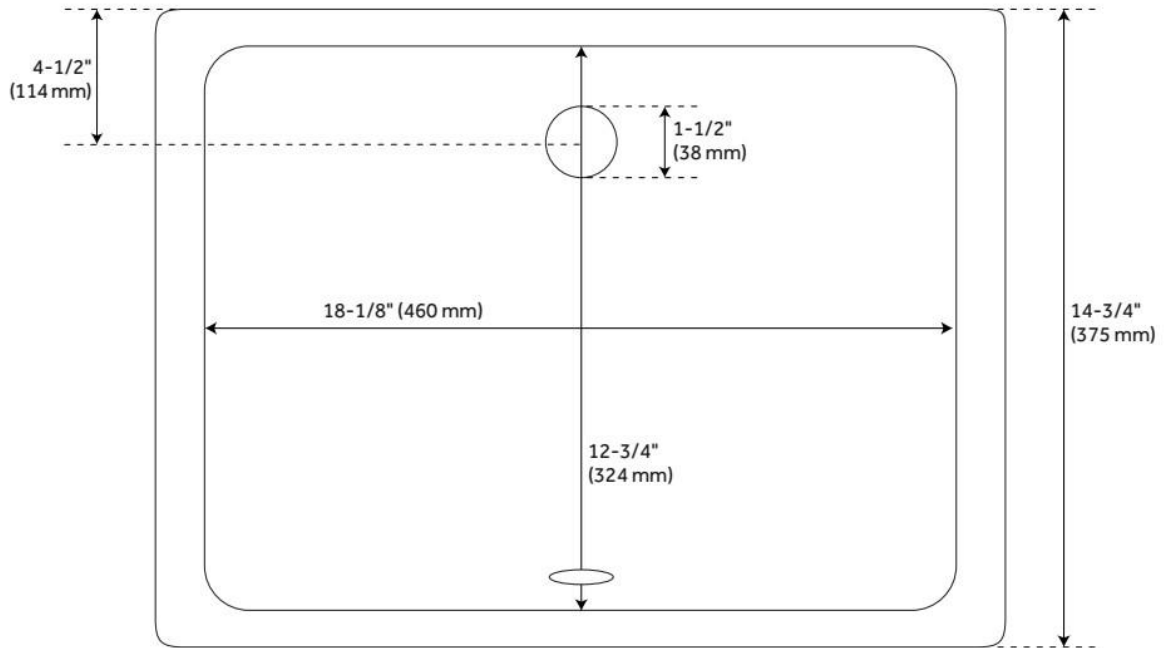

FEATURES

Material: Porcelain
Product Finish: White
Installation Type: Undermount
Shape: Rectangle
Drain Placement: Center
Fits Drain Hole Size: 1-1/2"
Faucet Centers: No Faucet Hole
Overflow Hole: Yes
Mounting Hardware Included: Yes

ASME A112.19.2/CSA B45.1, Massachusetts Accepted, LISTED ID: 506897

ADDITIONAL FEATURES

- Includes optional Chrome overflow cover.

REVISED 7/29/2024

RECTANGULAR PORCELAIN UNDERMOUNT BATHROOM SINK - WHITE

SKU: 416462
Code: SH416462