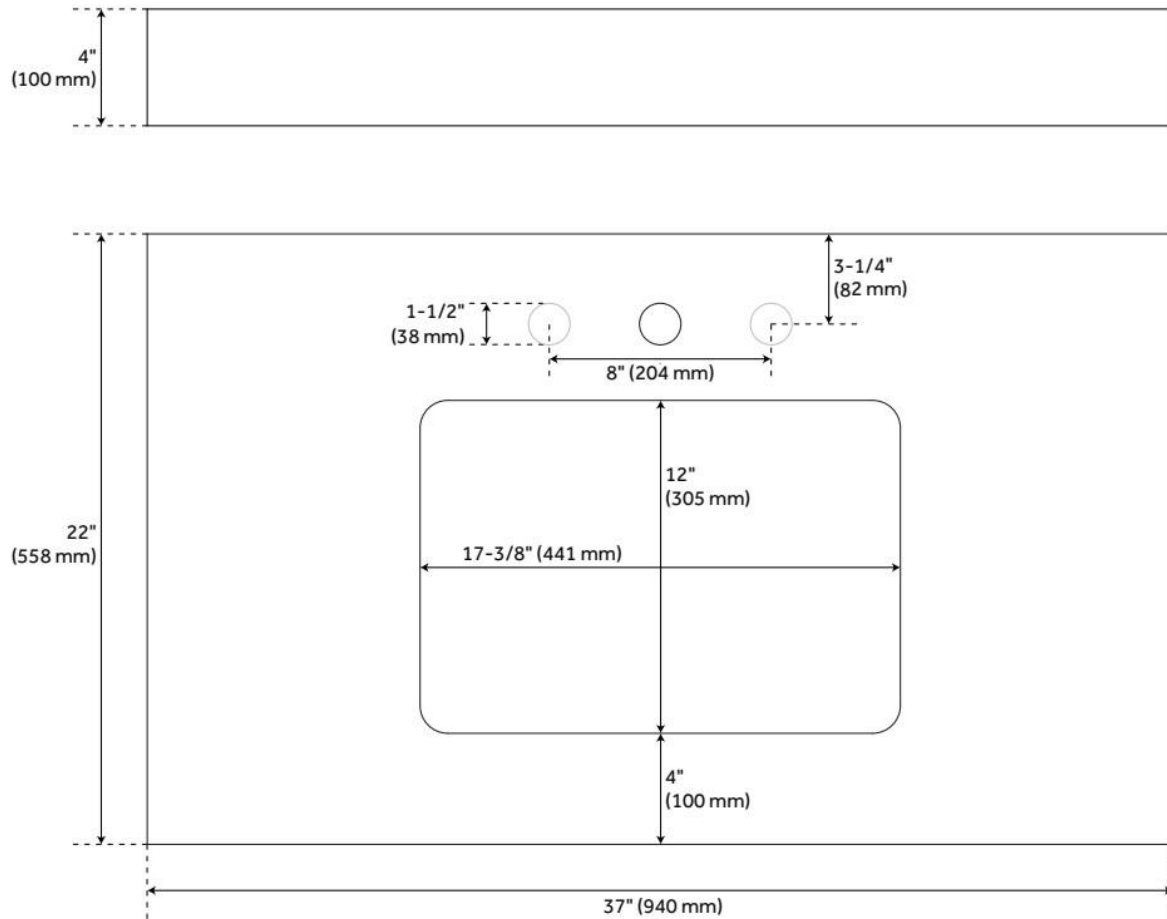

37" X 22" 3CM QUARTZ VANITY TOP FOR RECTANGULAR UNDERMOUNT SINK - FEATHERED

SKU: 950517

Code: SH457045, SH457046

REVISED 7/29/2024