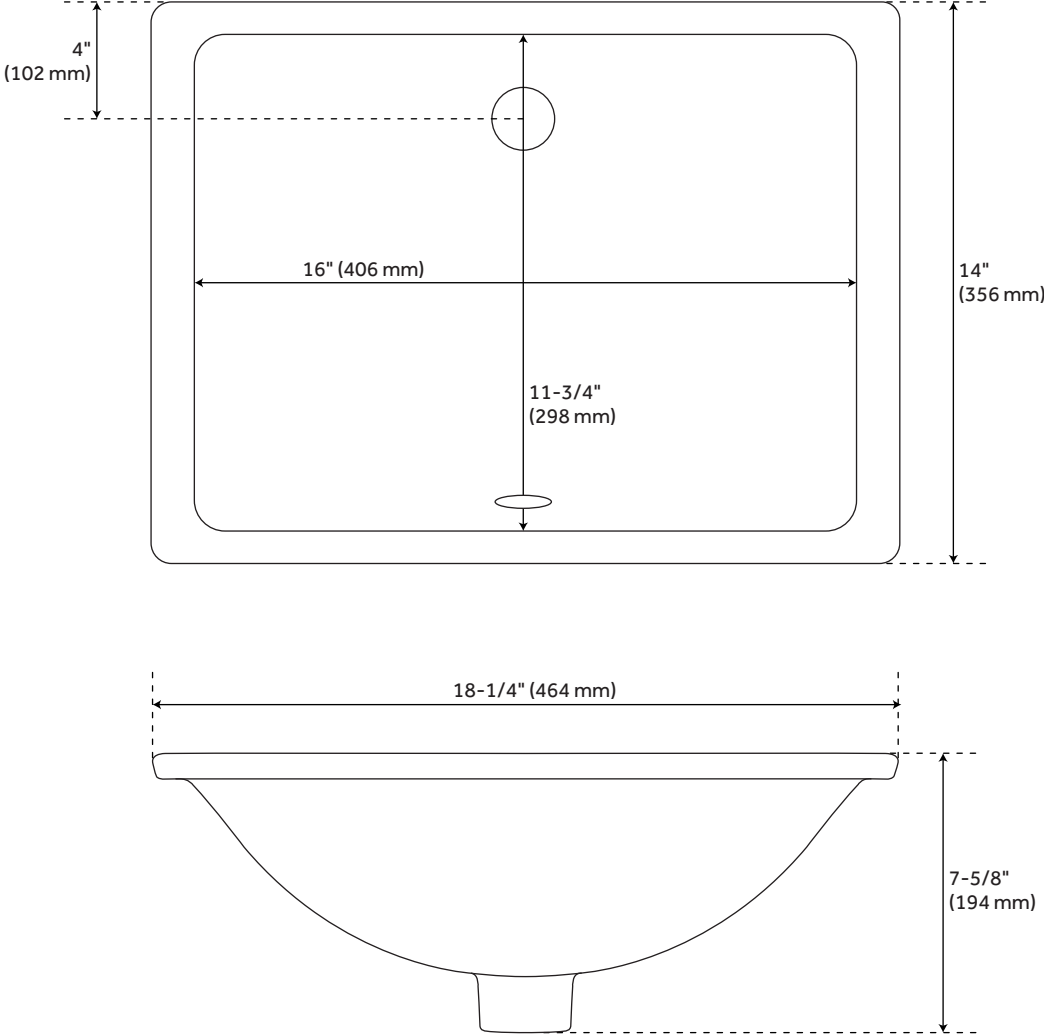

Vanity Top Options: Feathered White Quartz

Basin Width: 14-3/4"

Water Depth To Overflow: 4-1/8"

Fits Drain Hole Size: 1-1/2"

Faucet Included: No

Vanity Top Material: Quartz

Sink Material: Porcelain

Vanity Top Thickness: 3cm

Sink Included: Yes

Sink Color: White

Basin Overflow: Yes

Vanity Top Depth: 22"

Vanity Top Width: 37"

Backsplash: Yes

REVISED 4/6/2023

37" X 22" 3CM QUARTZ VANITY TOP FOR RECTANGULAR UNDERMOUNT SINK - FEATHERED

SKU: 950517

Code: SH457045, SH457046

ADDITIONAL FEATURES

- Includes vanity top and white porcelain sink.
- See Installation Instructions for directions to attach the vanity top and sink.

REVISED 4/6/2023

37" X 22" 3CM QUARTZ VANITY TOP FOR RUMB SINK - FEATHERED WHITE

All dimensions and specifications are nominal and may vary. Use actual products for accuracy in critical situations.

37" X 22" 3CM QUARTZ VANITY TOP FOR RUMB SINK - WHITE PORCELAIN SINK

All dimensions and specifications are nominal and may vary. Use actual products for accuracy in critical situations.