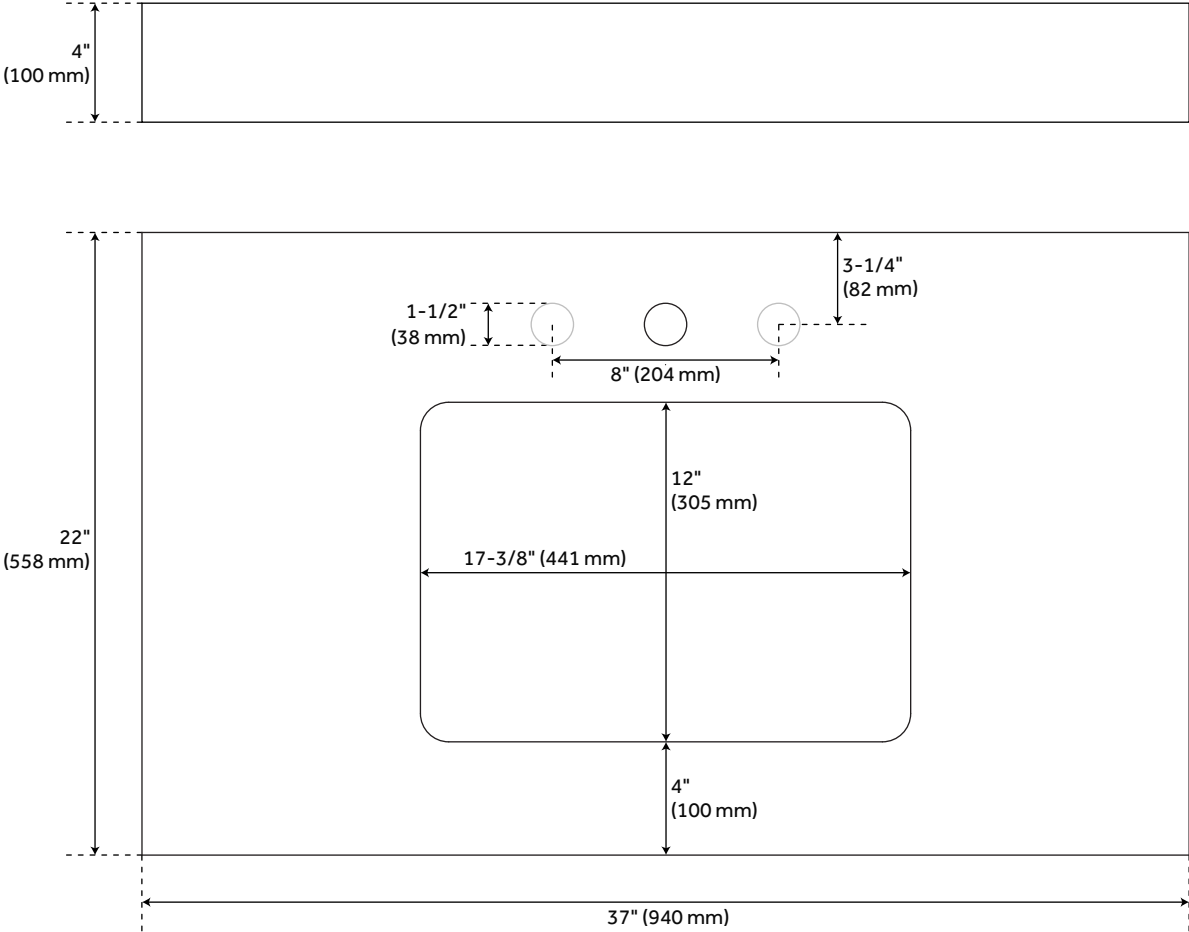

Vanity Top Options: Feathered White Quartz

Basin Width: 14-3/4"

Water Depth To Overflow: 4-1/8"

Fits Drain Hole Size: 1-1/2"

Faucet Included: No

Vanity Top Material: Quartz

Sink Material: Porcelain

Vanity Top Thickness: 3cm

Sink Included: Yes

Sink Color: White

Basin Overflow: Yes

Vanity Top Depth: 22"

Vanity Top Width: 37"

Backsplash: Yes

REVISED 4/6/2023

37" X 22" 3CM QUARTZ VANITY TOP FOR RECTANGULAR UNDERMOUNT SINK - FEATHERED

SKU: 950517

Code: SH457045, SH457046

ADDITIONAL FEATURES

- Includes vanity top and white porcelain sink.
- See Installation Instructions for directions to attach the vanity top and sink.

REVISED 4/6/2023

37" X 22" 3CM QUARTZ VANITY TOP FOR RUMB SINK - FEATHERED WHITE

All dimensions and specifications are nominal and may vary. Use actual products for accuracy in critical situations.

37" X 22" 3CM QUARTZ VANITY TOP FOR RUMB SINK - WHITE PORCELAIN SINK

All dimensions and specifications are nominal and may vary. Use actual products for accuracy in critical situations.