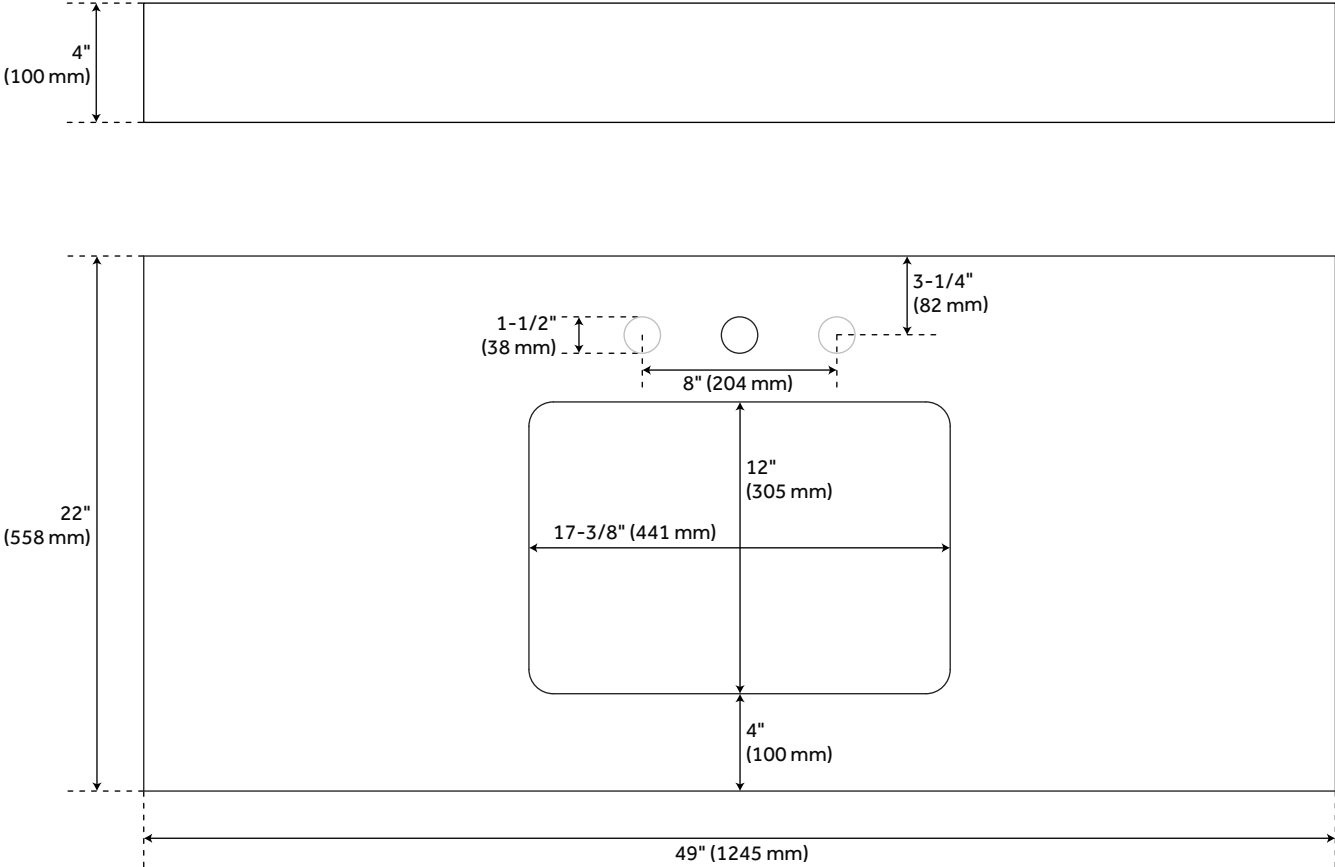

Vanity Top Depth: 22"

Vanity Top Width: 49"

Backsplash: Yes

REVISED 4/6/2023

## ADDITIONAL FEATURES

- Includes vanity top and white porcelain sink.
- See Installation Instructions for directions to attach the vanity top and sink.

REVISED 4/6/2023

# 49" X 22" 3CM QUARTZ VANITY TOP FOR RUMB SINK - FEATHERED WHITE

All dimensions and specifications are nominal and may vary. Use actual products for accuracy in critical situations.

# 49" X 22" 3CM QUARTZ VANITY TOP FOR RUMB SINK - WHITE PORCELAIN SINK

All dimensions and specifications are nominal and may vary. Use actual products for accuracy in critical situations.