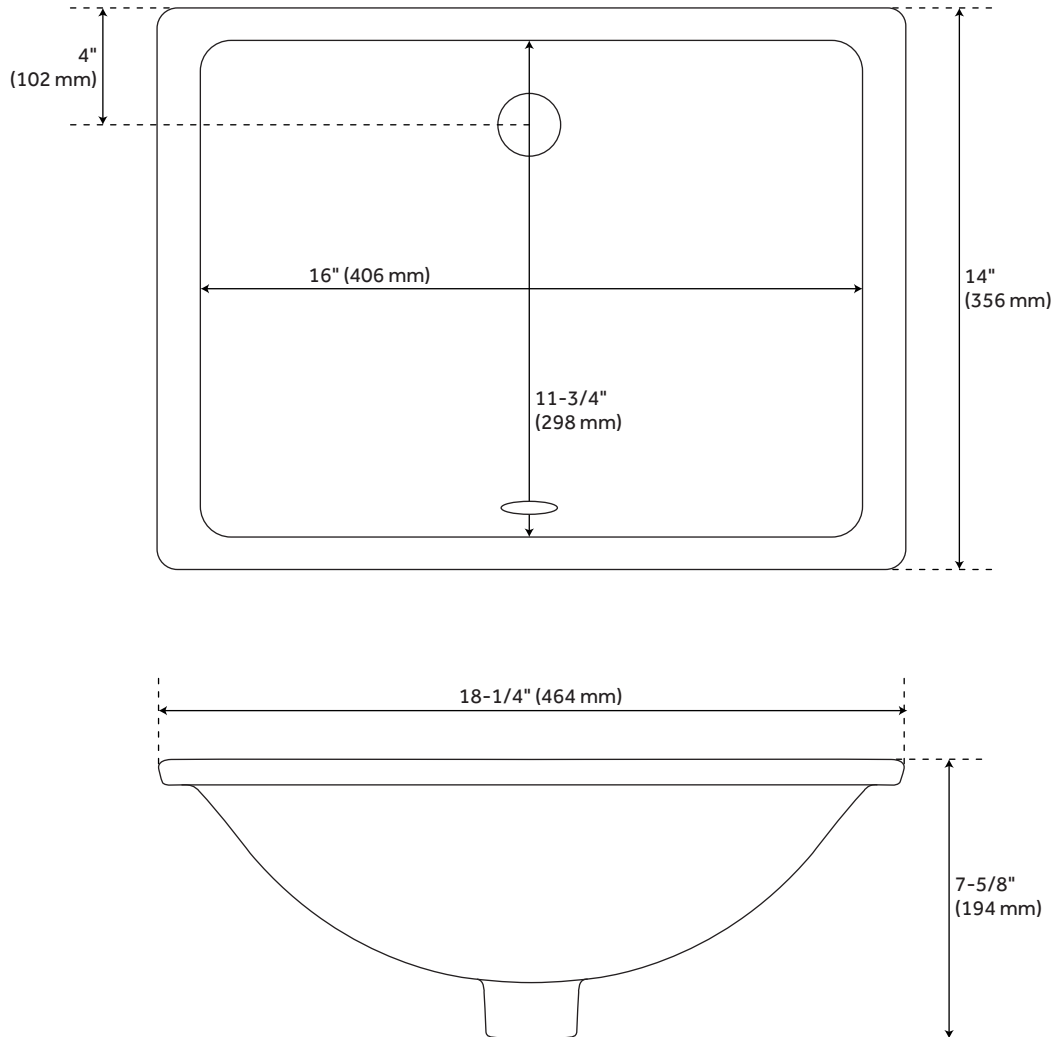

Vanity Top Depth: 22"

Vanity Top Width: 49"

Backsplash: Yes

REVISED 4/6/2023

## ADDITIONAL FEATURES

- Includes vanity top and white porcelain sink.
- See Installation Instructions for directions to attach the vanity top and sink.

REVISED 4/6/2023

# 49" X 22" 3CM QUARTZ VANITY TOP FOR RUMB SINK - FEATHERED WHITE

All dimensions and specifications are nominal and may vary. Use actual products for accuracy in critical situations.

# 49" X 22" 3CM QUARTZ VANITY TOP FOR RUMB SINK - WHITE PORCELAIN SINK

All dimensions and specifications are nominal and may vary. Use actual products for accuracy in critical situations.