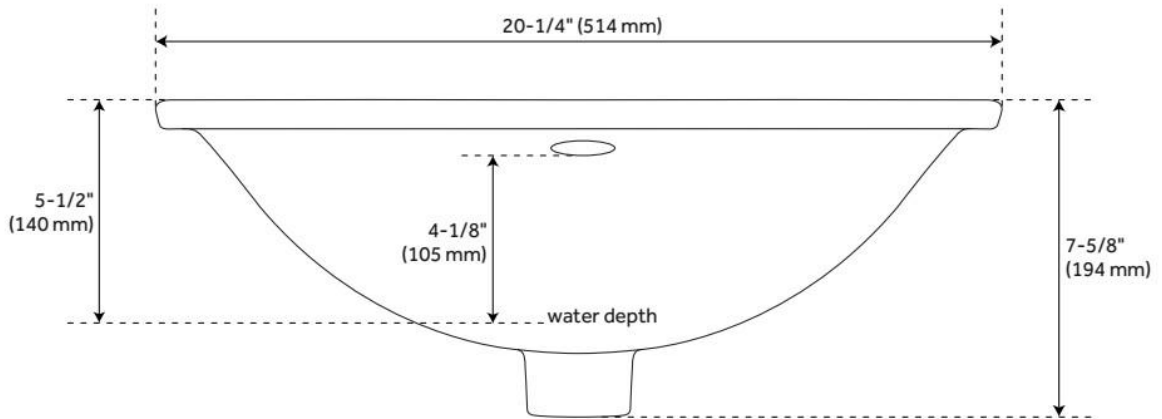

RECTANGULAR PORCELAIN UNDERMOUNT BATHROOM SINK - WHITE

SKU: 416462
Code: SH416462

REVISED 8/7/2024