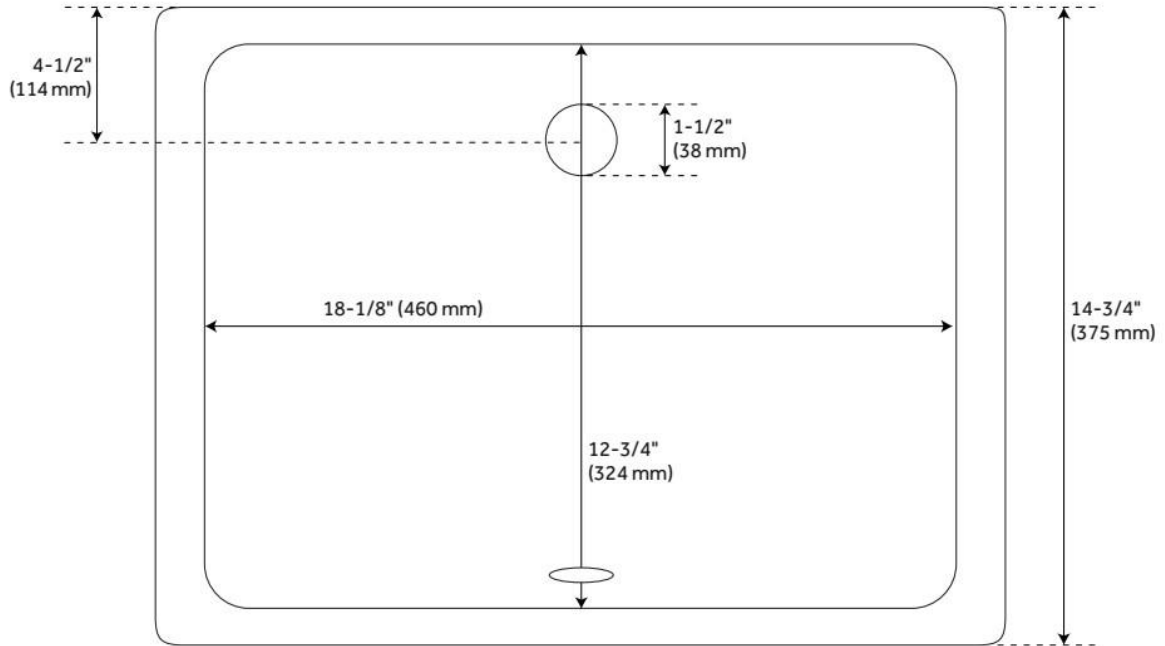

ADDITIONAL FEATURES

- Includes vanity top and white porcelain sink.
- See Installation Instructions for directions to attach the vanity top and sink.

REVISED 8/7/2024

49" X 22" 3CM QUARTZ VANITY TOP FOR RECTANGULAR UNDERMOUNT SINK - FEATHERED

SKU: 950519

Code: SH457047, SH457048

REVISED 8/7/2024

RECTANGULAR PORCELAIN UNDERMOUNT BATHROOM SINK - WHITE

SKU: 416462
Code: SH416462

FEATURES

Material: Porcelain
Product Finish: White
Installation Type: Undermount
Shape: Rectangle
Drain Placement: Center
Fits Drain Hole Size: 1-1/2"
Faucet Centers: No Faucet Hole
Overflow Hole: Yes
Mounting Hardware Included: Yes

ASME A112.19.2/CSA B45.1, Massachusetts Accepted, LISTED ID: 506897

ADDITIONAL FEATURES

- Includes optional Chrome overflow cover.

REVISED 8/7/2024

RECTANGULAR PORCELAIN UNDERMOUNT BATHROOM SINK - WHITE

SKU: 416462
Code: SH416462