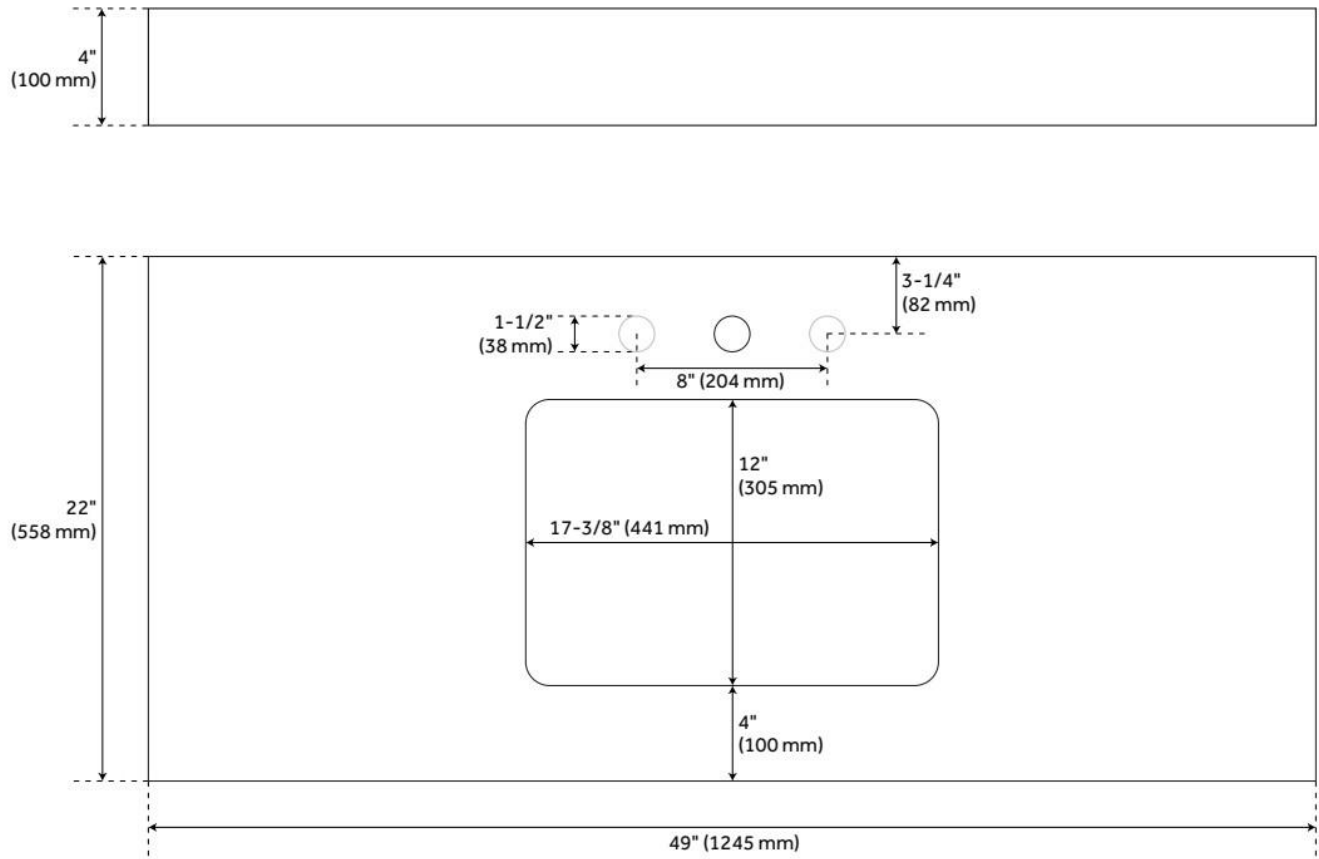

49" X 22" 3CM QUARTZ VANITY TOP FOR RECTANGULAR UNDERMOUNT SINK - FEATHERED

SKU: 950519

Code: SH457047, SH457048

FEATURES

Material: Quartz

ASME A112.19.2/CSA B45.1, Massachusetts Accepted, LISTED ID: 506897

ADDITIONAL FEATURES

- Includes vanity top and white porcelain sink.
- See Installation Instructions for directions to attach the vanity top and sink.

REVISED 8/7/2024

49" X 22" 3CM QUARTZ VANITY TOP FOR RECTANGULAR UNDERMOUNT SINK - FEATHERED

SKU: 950519

Code: SH457047, SH457048

REVISED 8/7/2024

RECTANGULAR PORCELAIN UNDERMOUNT BATHROOM SINK - WHITE

SKU: 416462
Code: SH416462

FEATURES

Material: Porcelain
Product Finish: White
Installation Type: Undermount
Shape: Rectangle
Drain Placement: Center
Fits Drain Hole Size: 1-1/2"
Faucet Centers: No Faucet Hole
Overflow Hole: Yes
Mounting Hardware Included: Yes