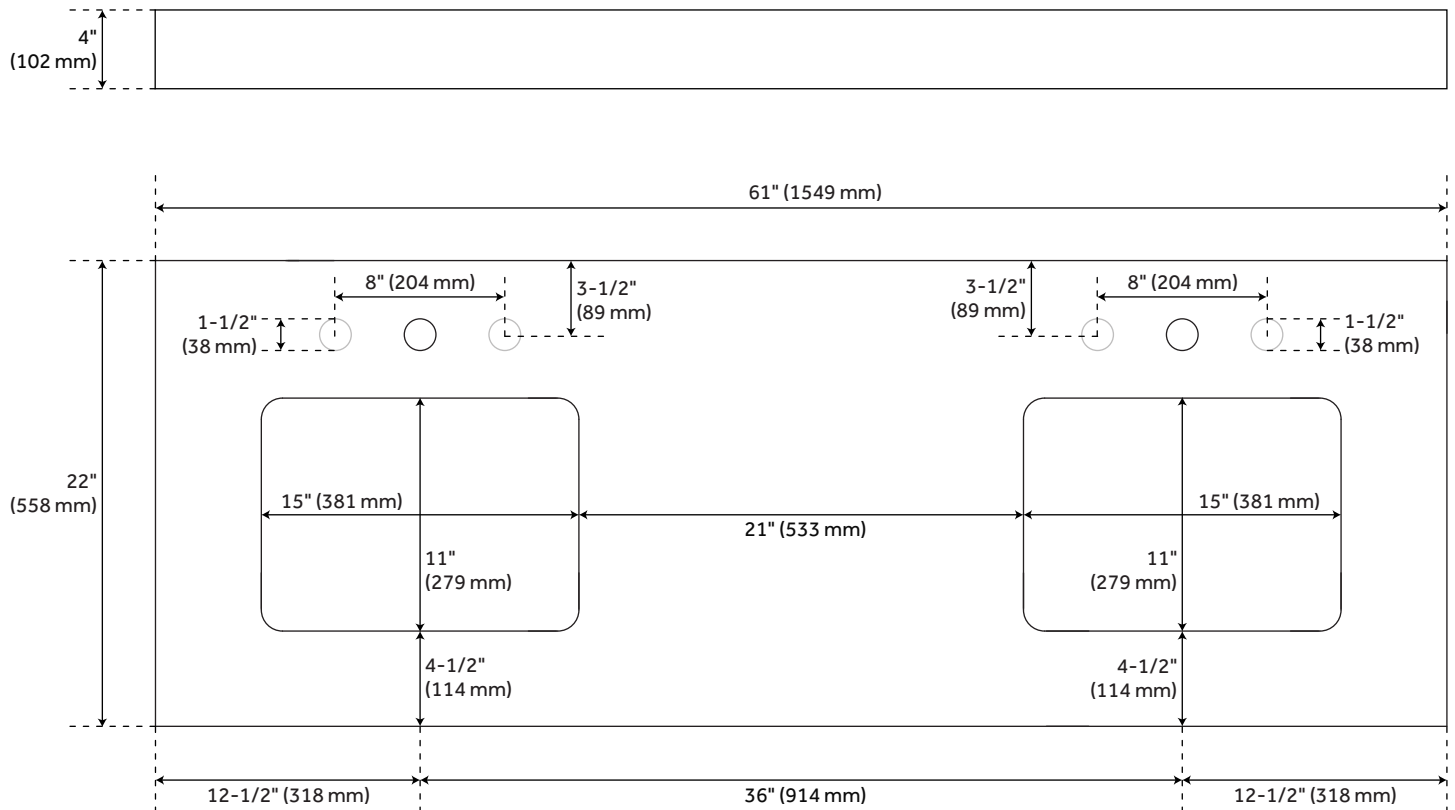

Vanity Top Options: Feathered White Quartz

Fits Drain Hole Size: 1-1/2"

Faucet Included: No

Vanity Top Material: Quartz

Sink Material: Porcelain

Vanity Top Thickness: 3cm

Sink Included: Yes

Sink Color: White

Basin Overflow: Yes

Vanity Top Depth: 22"

Vanity Top Width: 61"

Backsplash: Yes

REVISED 4/6/2023

61" X 22" 3CM QUARTZ VANITY TOP FOR RECTANGULAR UNDERMOUNT SINKS - FEATHERED

SKU: 950521

Code: SH459055, SH456043, SH456044, SH456045

ADDITIONAL FEATURES

- Includes vanity top and white porcelain sinks.
- See Installation Instructions for directions to attach the vanity top and sink.

REVISED 4/6/2023

61" X 22" 3CM REG QUARTZ DOUBLE VANITY TOP FOR RUMB SINK - FEATHERED WHITE

All dimensions and specifications are nominal and may vary. Use actual products for accuracy in critical situations.

61" X 22" 3CM ACE QUARTZ DOUBLE VANITY TOP FOR RUMB SINK - FEATHERED WHITE

All dimensions and specifications are nominal and may vary. Use actual products for accuracy in critical situations.