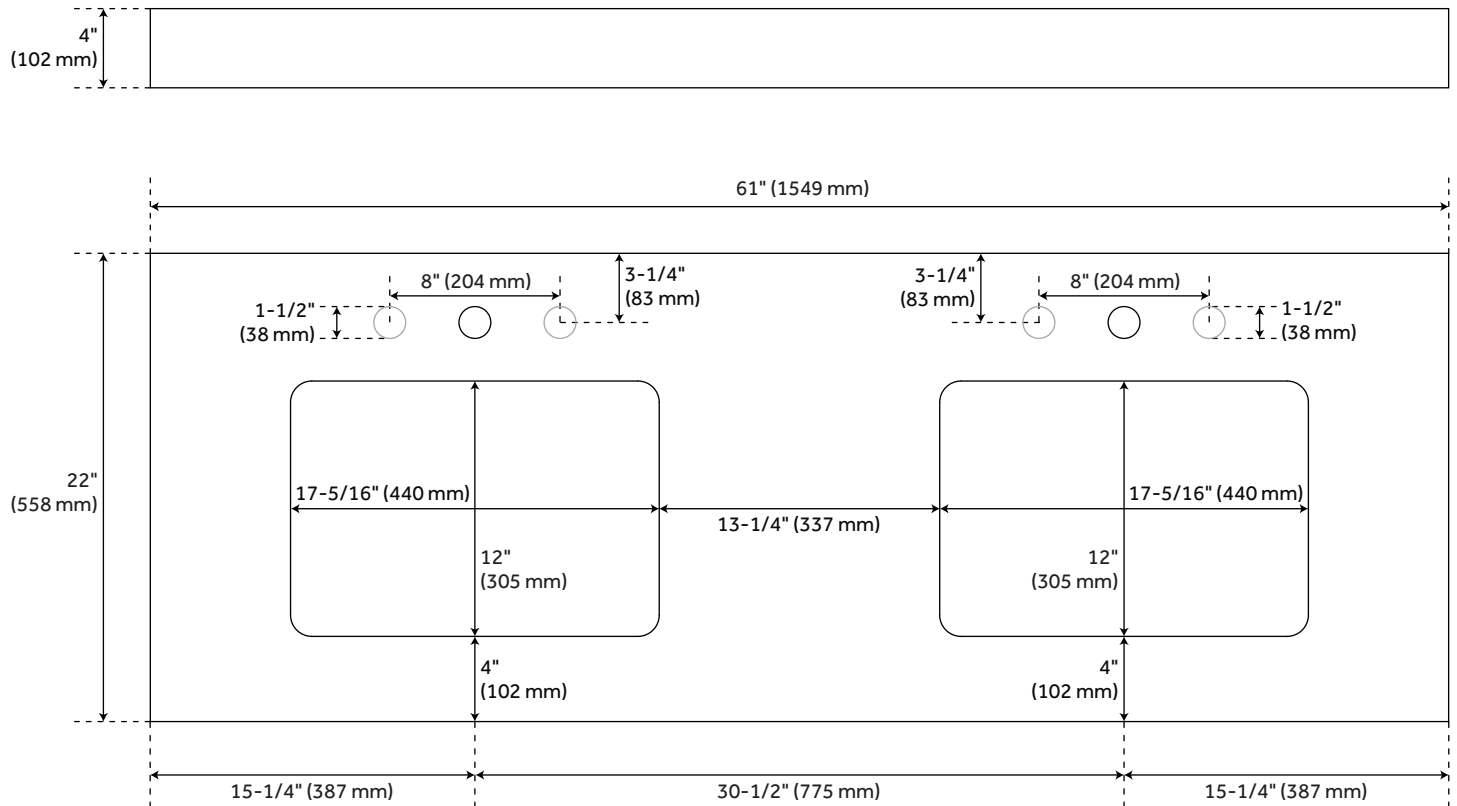

Vanity Top Options: Feathered White Quartz

Fits Drain Hole Size: 1-1/2"

Faucet Included: No

Vanity Top Material: Quartz

Sink Material: Porcelain

Vanity Top Thickness: 3cm

Sink Included: Yes

Sink Color: White

Basin Overflow: Yes

Vanity Top Depth: 22"

Vanity Top Width: 61"

Backsplash: Yes

REVISED 4/6/2023

61" X 22" 3CM QUARTZ VANITY TOP FOR RECTANGULAR UNDERMOUNT SINKS - FEATHERED

SKU: 950521

Code: SH459055, SH456043, SH456044, SH456045

ADDITIONAL FEATURES

- Includes vanity top and white porcelain sinks.
- See Installation Instructions for directions to attach the vanity top and sink.

REVISED 4/6/2023

61" X 22" 3CM REG QUARTZ DOUBLE VANITY TOP FOR RUMB SINK - FEATHERED WHITE

All dimensions and specifications are nominal and may vary. Use actual products for accuracy in critical situations.

61" X 22" 3CM ACE QUARTZ DOUBLE VANITY TOP FOR RUMB SINK - FEATHERED WHITE

All dimensions and specifications are nominal and may vary. Use actual products for accuracy in critical situations.