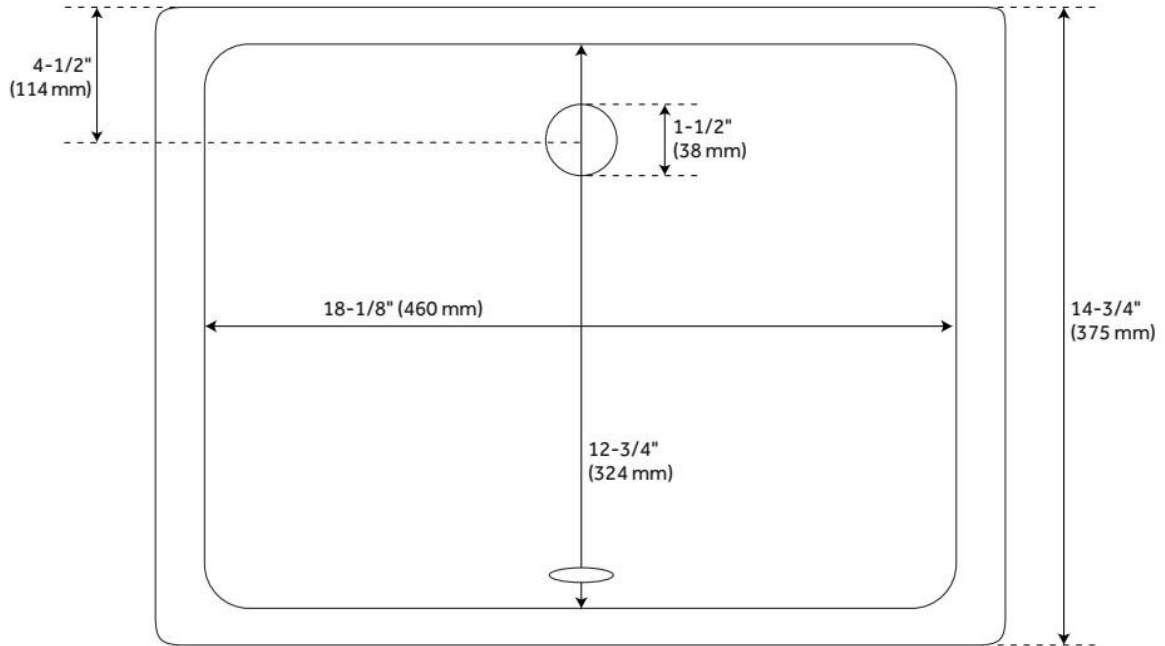

ADDITIONAL FEATURES

- Includes vanity top and white porcelain sinks.
- See Installation Instructions for directions to attach the vanity top and sink.

REVISED 8/19/2024

61" X 22" 3CM QUARTZ VANITY TOP FOR RECTANGULAR UNDERMOUNT SINKS - FEATHERED

SKU: 950521

Code: SH459055, SH456043, SH456044, SH456045

REVISED 8/19/2024

RECTANGULAR PORCELAIN UNDERMOUNT BATHROOM SINK - WHITE

SKU: 416462
Code: SH416462

FEATURES

Material: Porcelain
Product Finish: White
Installation Type: Undermount
Shape: Rectangle
Drain Placement: Center
Fits Drain Hole Size: 1-1/2"
Faucet Centers: No Faucet Hole
Overflow Hole: Yes
Mounting Hardware Included: Yes

ASME A112.19.2/CSA B45.1, Massachusetts Accepted, LISTED ID: 506897

ADDITIONAL FEATURES

- Includes optional Chrome overflow cover.

REVISED 7/29/2024

RECTANGULAR PORCELAIN UNDERMOUNT BATHROOM SINK - WHITE

SKU: 416462
Code: SH416462