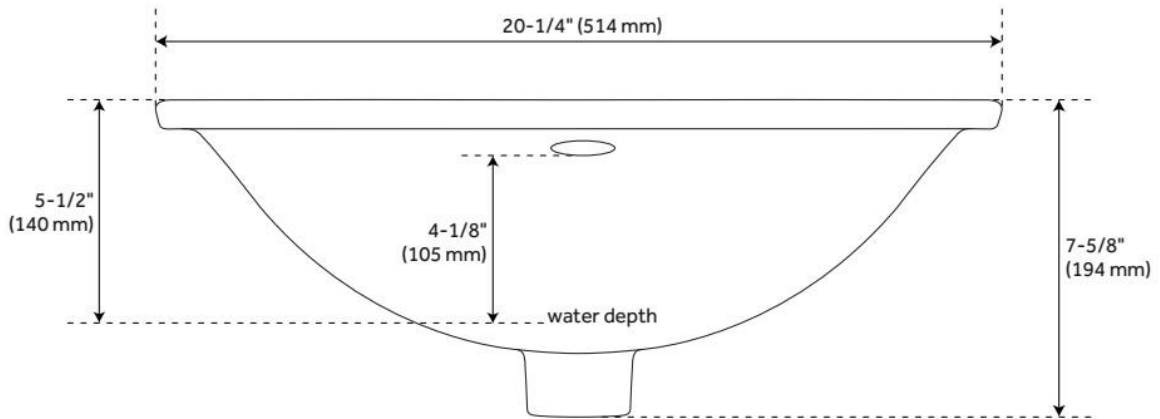

RECTANGULAR PORCELAIN UNDERMOUNT BATHROOM SINK - WHITE

SKU: 416462
Code: SH416462

REVISED 7/29/2024