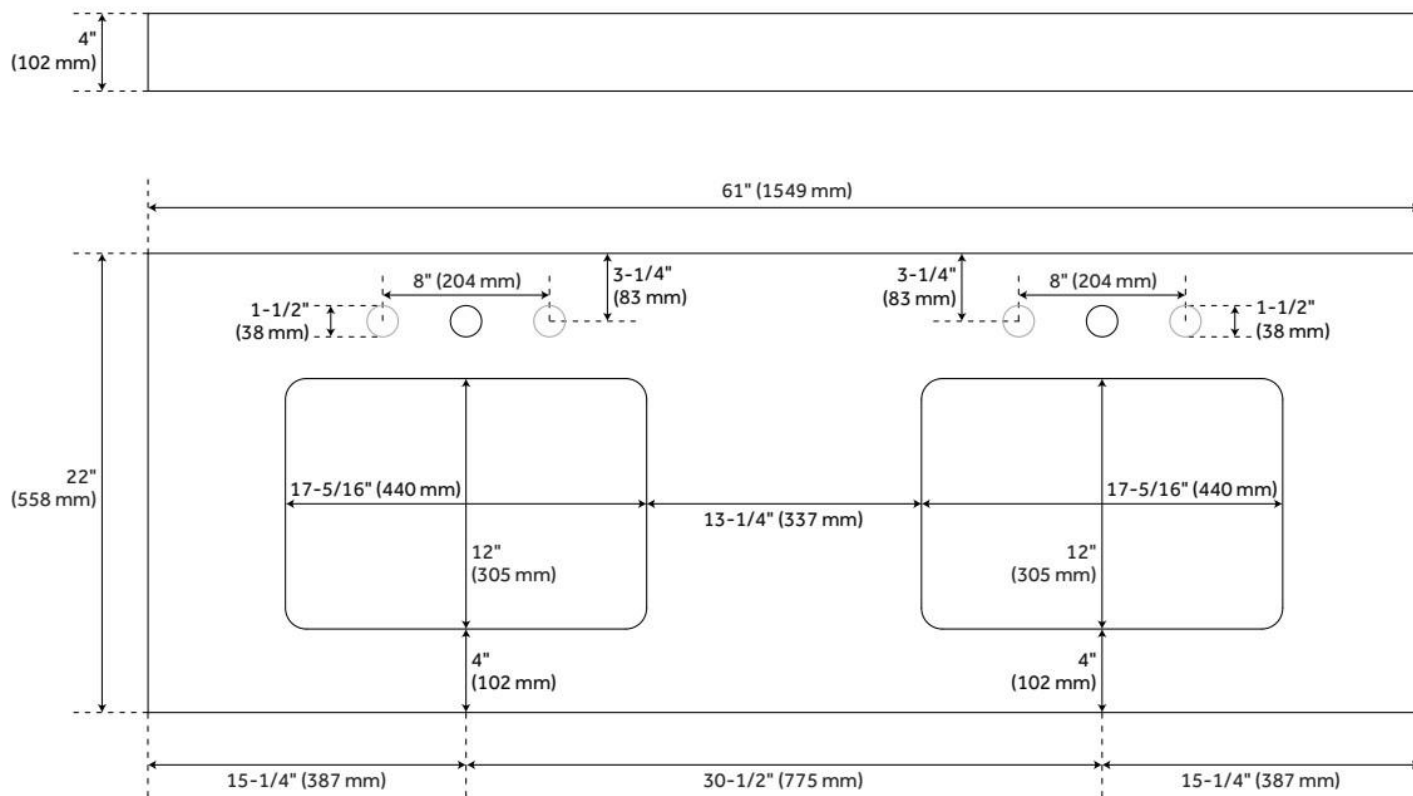

ADDITIONAL FEATURES

- Includes vanity top and white porcelain sinks.
- See Installation Instructions for directions to attach the vanity top and sink.

REVISED 8/19/2024

61" X 22" 3CM QUARTZ VANITY TOP FOR RECTANGULAR UNDERMOUNT SINKS - FEATHERED

SKU: 950521

Code: SH459055, SH456043, SH456044, SH456045

REVISED 8/19/2024

RECTANGULAR PORCELAIN UNDERMOUNT BATHROOM SINK - WHITE

SKU: 416462
Code: SH416462

FEATURES

Material: Porcelain
Product Finish: White
Installation Type: Undermount
Shape: Rectangle
Drain Placement: Center
Fits Drain Hole Size: 1-1/2"
Faucet Centers: No Faucet Hole
Overflow Hole: Yes
Mounting Hardware Included: Yes