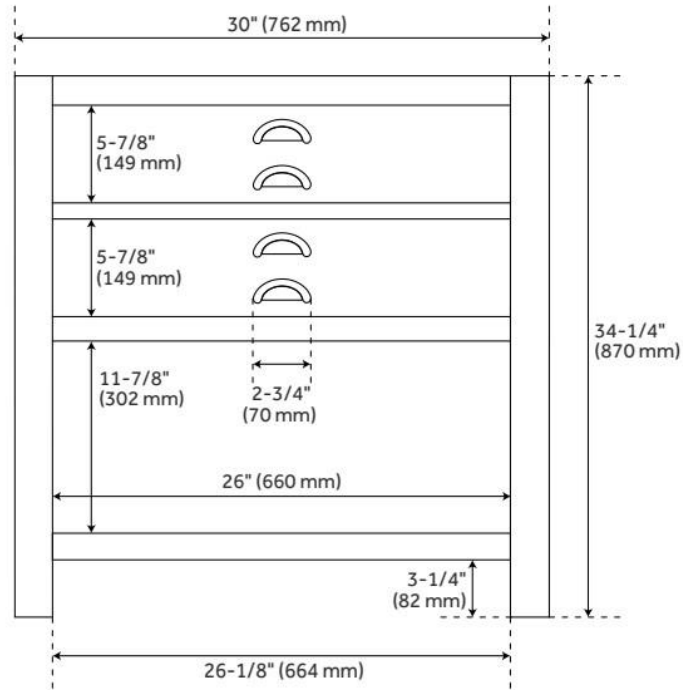

30" ANSEL CONSOLE VANITY FOR UNDERMOUNT SINK - COTTAGE WHITE

SKU: 950530

Code: SH461815, SH461811, SH461812, SH461813, SH461814, SH461810

FEATURES

Material: Wood
Product Finish: Cottage White
Number of Drawers: 2
Dovetail Drawers: Yes
Hardware Finish: Black
Built-In Adjusters: Yes

ADDITIONAL FEATURES

- Granite is A-grade. Polished Carrara Marble is sourced from Italy.
- Each top is carved from a single piece of stone and will feature natural variations.
- Includes a matching backsplash and white porcelain sink.
- See installation Instructions for directions to attach the vanity top and sink.
- All dimensions are ($\pm 1/2"$).

REVISED 7/31/2024

30" ANSEL CONSOLE VANITY FOR UNDERMOUNT SINK - COTTAGE WHITE

SKU: 950530

Code: SH461815, SH461811, SH461812, SH461813, SH461814, SH461810

REVISED 7/31/2024