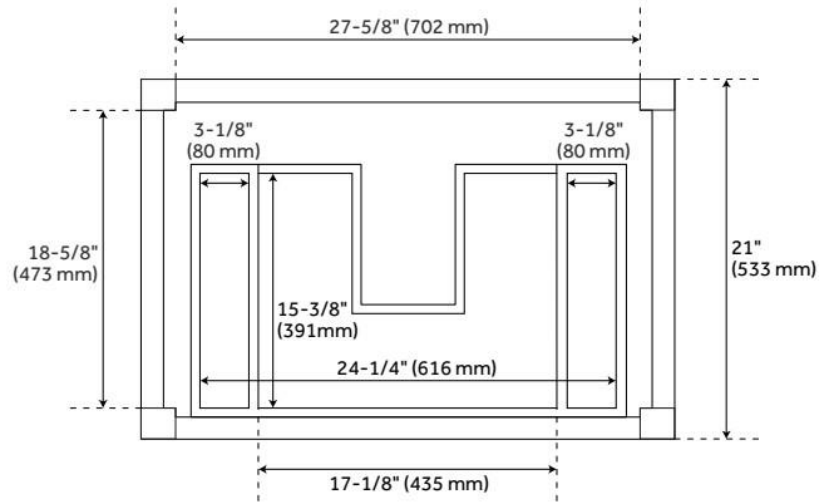

ADDITIONAL FEATURES

- Granite is A-grade. Polished Carrara Marble is sourced from Italy.
- Each top is carved from a single piece of stone and will feature natural variations.
- Includes a matching backsplash and white porcelain sink.
- See installation Instructions for directions to attach the vanity top and sink.
- All dimensions are ($\pm 1/2"$).

REVISED 7/31/2024

30" ANSEL CONSOLE VANITY FOR UNDERMOUNT SINK - COTTAGE WHITE

SKU: 950530

Code: SH461815, SH461811, SH461812, SH461813, SH461814, SH461810

REVISED 7/31/2024