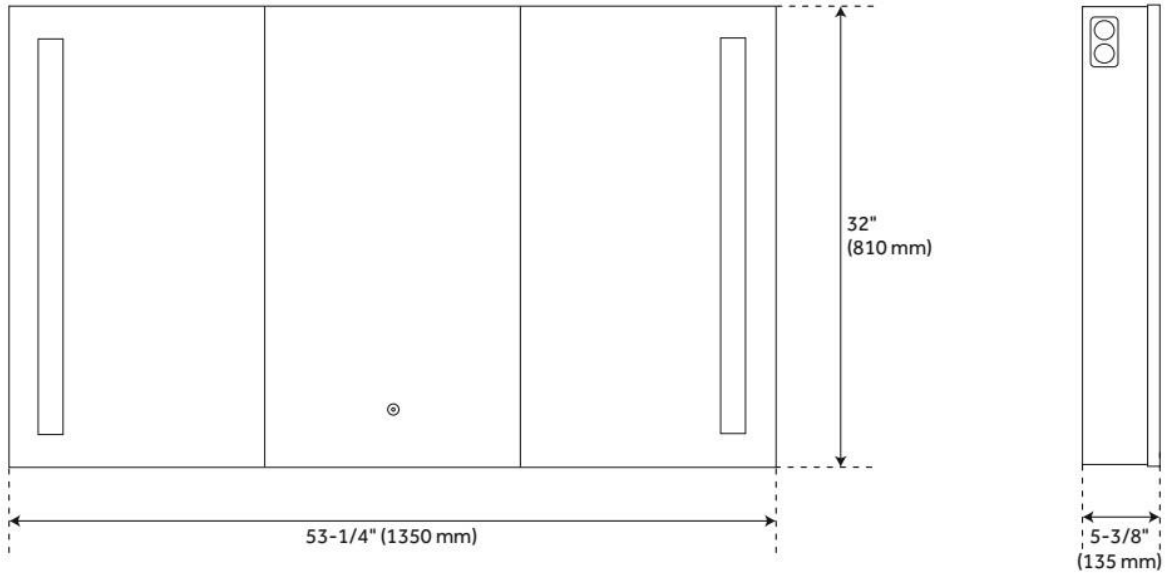

SEREN LIGHTED MEDICINE CABINET WITH TUNABLE LED AND WIRELESS SPEAKER

SKU: 950611

Code: SH456078, SH457285, SH456079

REVISED 8/6/2024