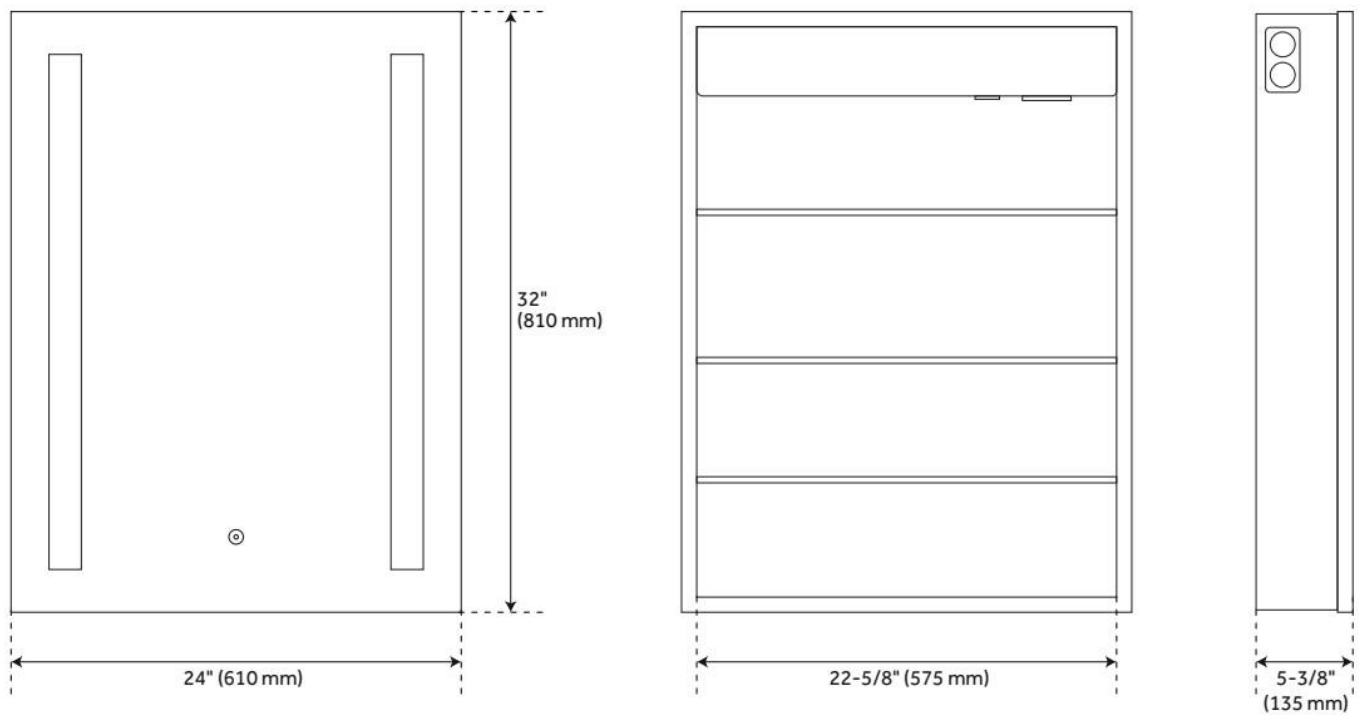

SEREN LIGHTED MEDICINE CABINET WITH TUNABLE LED AND WIRELESS SPEAKER

SKU: 950611

Code: SH456078, SH457285, SH456079

REVISED 8/6/2024