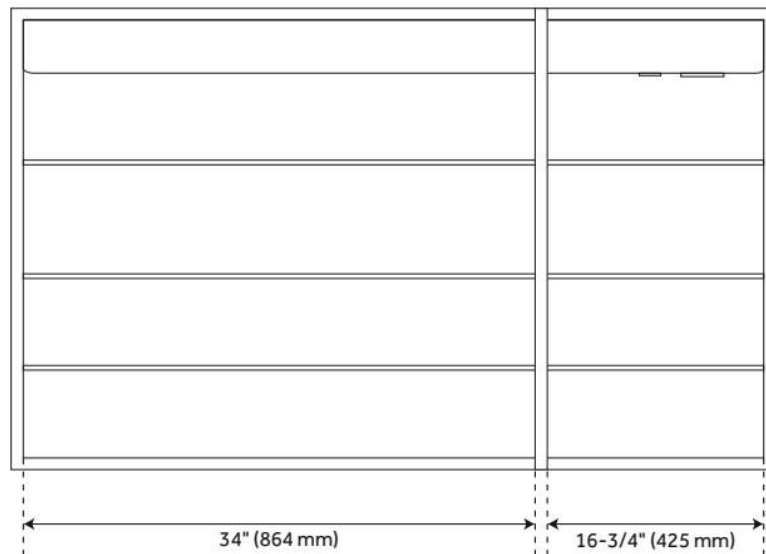

SEREN LIGHTED MEDICINE CABINET WITH TUNABLE LED AND WIRELESS SPEAKER

SKU: 950611

Code: SH456078, SH457285, SH456079

REVISED 8/6/2024