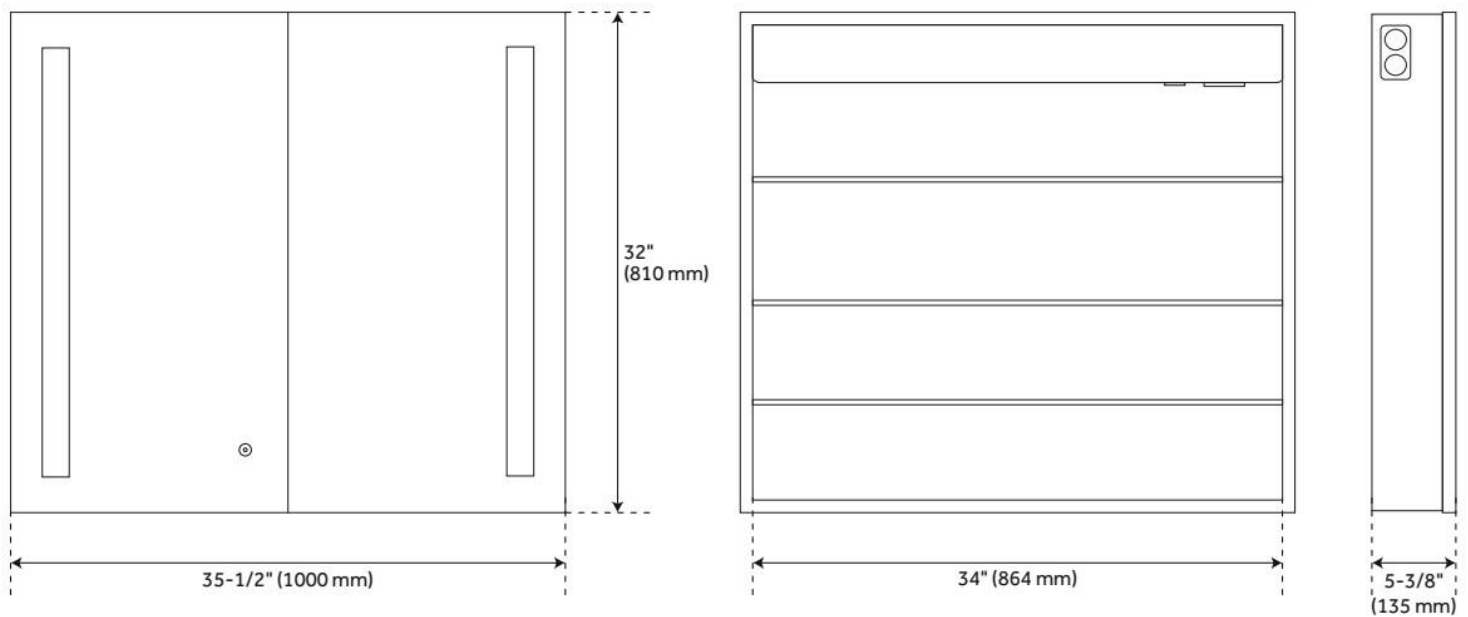

SEREN LIGHTED MEDICINE CABINET WITH TUNABLE LED AND WIRELESS SPEAKER

SKU: 950611

Code: SH456078, SH457285, SH456079

REVISED 8/6/2024