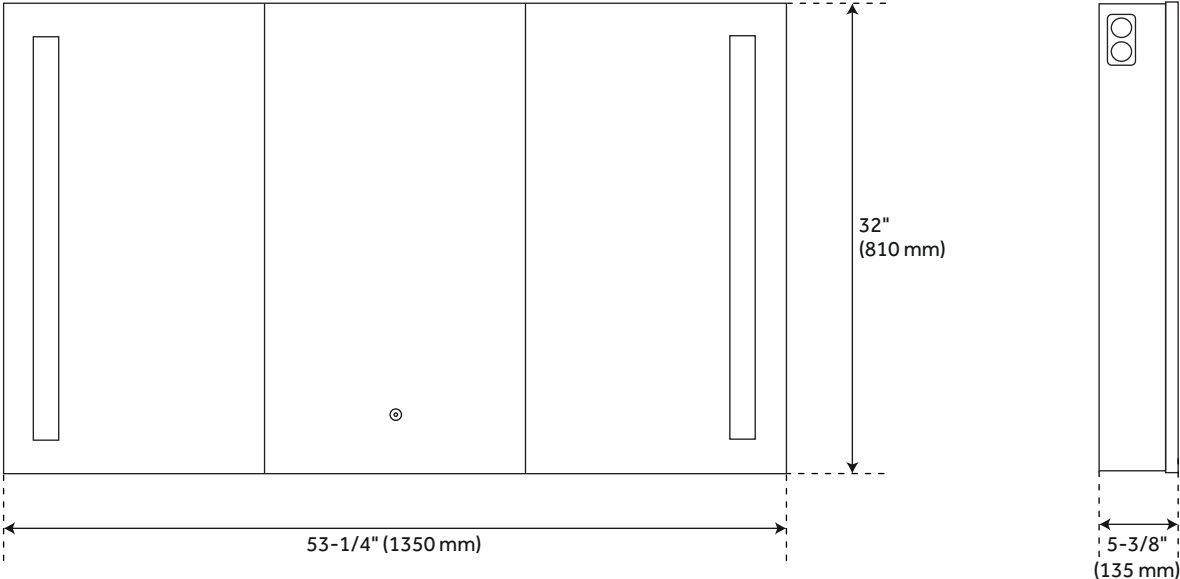

35" SEREN LIGHTED MEDICINE CABINET - TUNABLE LED AND WIRELESS SPEAKER

SKU: 950611

All dimensions and specifications are nominal and may vary. Use actual products for accuracy in critical situations.

53" SEREN LIGHTED MEDICINE CABINET - TUNABLE LED AND WIRELESS SPEAKER

SKU: 950611

All dimensions and specifications are nominal and may vary. Use actual products for accuracy in critical situations.