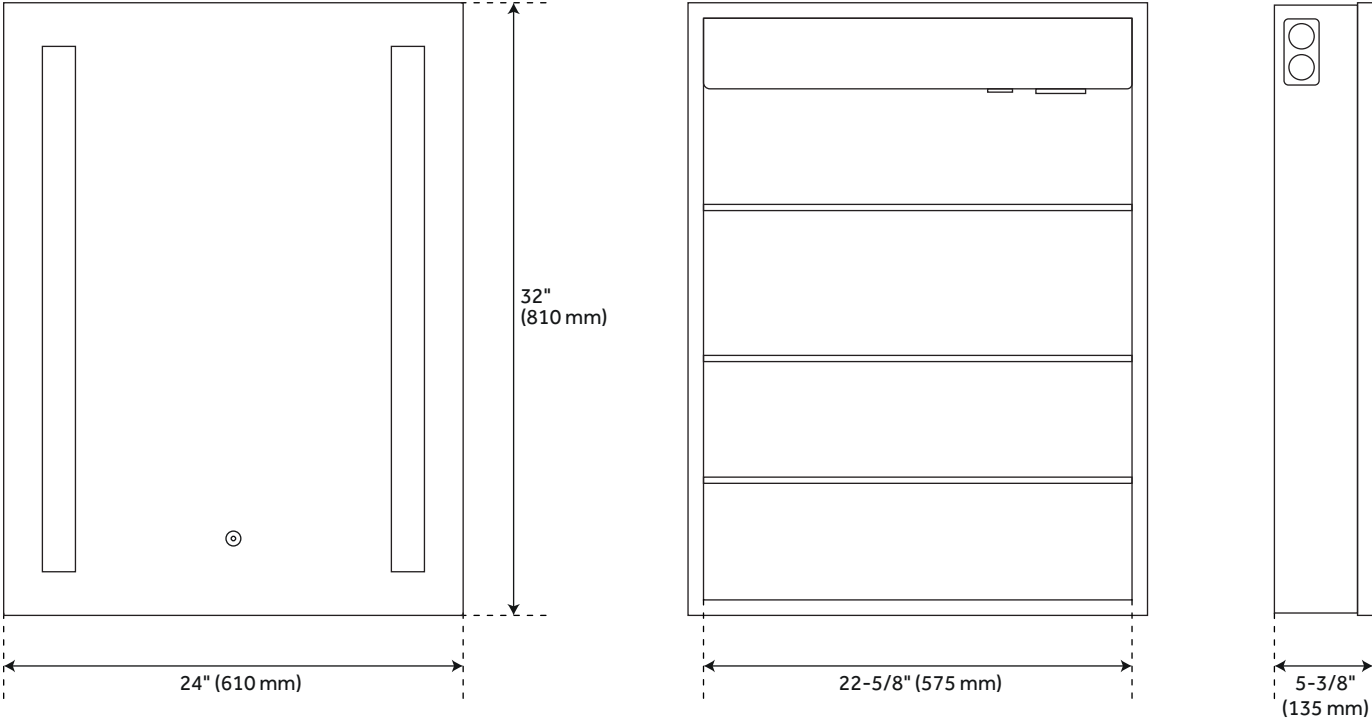

SEREN LIGHTED MEDICINE CABINET WITH TUNABLE LED AND WIRELESS SPEAKER

SKU: 950611

Code: SH456078, SH456079, SH457285

FEATURES

Features: Touch Sensor;Wireless Speaker;Frameless;Lighted;Mirrored
Design: Modern
Material: Aluminum
Height: 31-7/8"
Depth: 5-5/16"
Mounting Hardware Included: Yes
Assembly Required: No
Mirror Shape: Rectangle
Mirror Only Height: 32"
Adjustable Shelves: Yes

REVISED 3/31/2023

SEREN LIGHTED MEDICINE CABINET WITH TUNABLE LED AND WIRELESS SPEAKER

SKU: 950611

Code: SH456078, SH456079, SH457285

ADDITIONAL FEATURES

- All dimensions are ($\pm 1/2$ ").
- Durable French cleat mounting system included.
- To turn the mirror light ON, push the sensor on the mirror, hold for three seconds to begin to dim the LED lights. To find your desired brightness, continue pushing the sensor, the light will turn from 100% to 10%. Repeat until desired brightness is discovered.

REVISED 3/31/2023

24" SEREN LIGHTED MEDICINE CABINET - TUNABLE LED AND WIRELESS SPEAKER

SKU: 950611

All dimensions and specifications are nominal and may vary. Use actual products for accuracy in critical situations.

35" SEREN LIGHTED MEDICINE CABINET - TUNABLE LED AND WIRELESS SPEAKER

SKU: 950611

All dimensions and specifications are nominal and may vary. Use actual products for accuracy in critical situations.

53" SEREN LIGHTED MEDICINE CABINET - TUNABLE LED AND WIRELESS SPEAKER