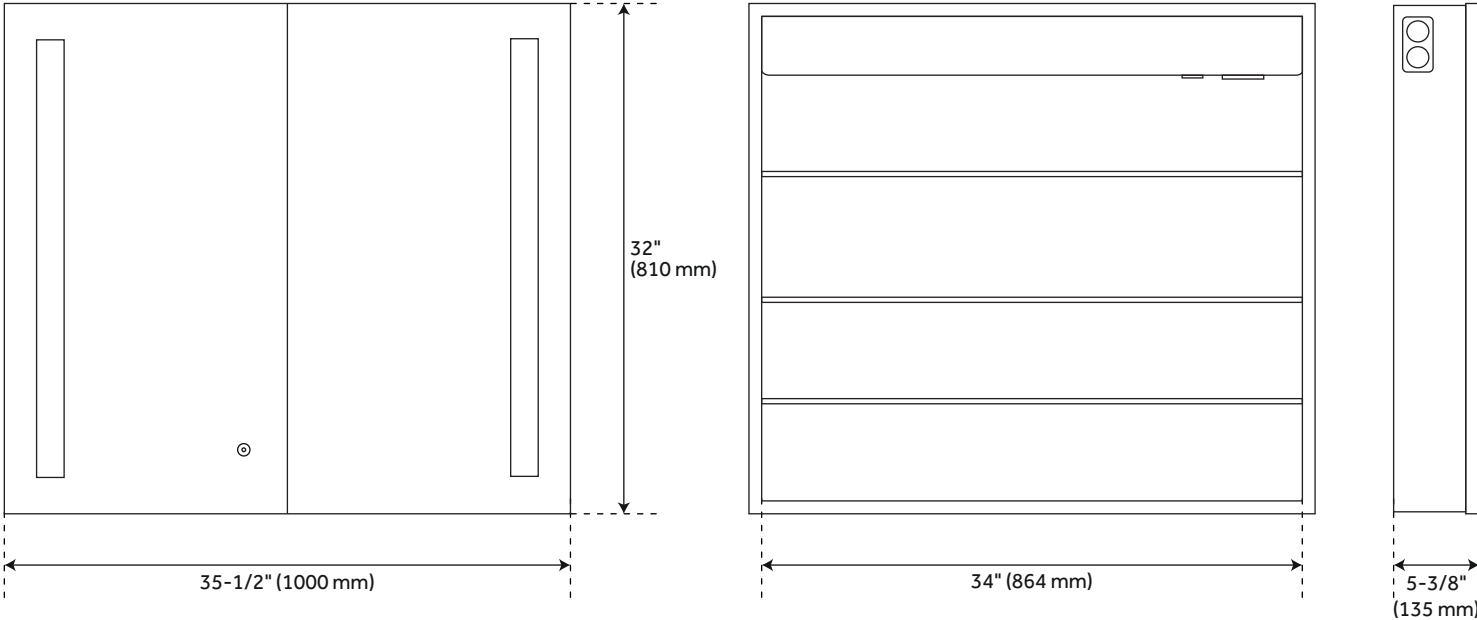

REVISED 3/31/2023

24" SEREN LIGHTED MEDICINE CABINET - TUNABLE LED AND WIRELESS SPEAKER

SKU: 950611

All dimensions and specifications are nominal and may vary. Use actual products for accuracy in critical situations.

35" SEREN LIGHTED MEDICINE CABINET - TUNABLE LED AND WIRELESS SPEAKER

SKU: 950611

All dimensions and specifications are nominal and may vary. Use actual products for accuracy in critical situations.

53" SEREN LIGHTED MEDICINE CABINET - TUNABLE LED AND WIRELESS SPEAKER