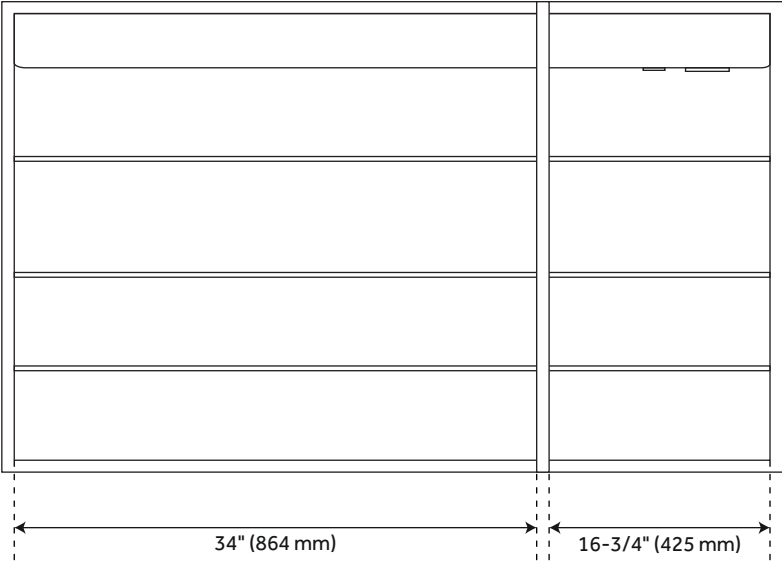

53" SEREN LIGHTED MEDICINE CABINET - TUNABLE LED AND WIRELESS SPEAKER

SKU: 950611

All dimensions and specifications are nominal and may vary. Use actual products for accuracy in critical situations.