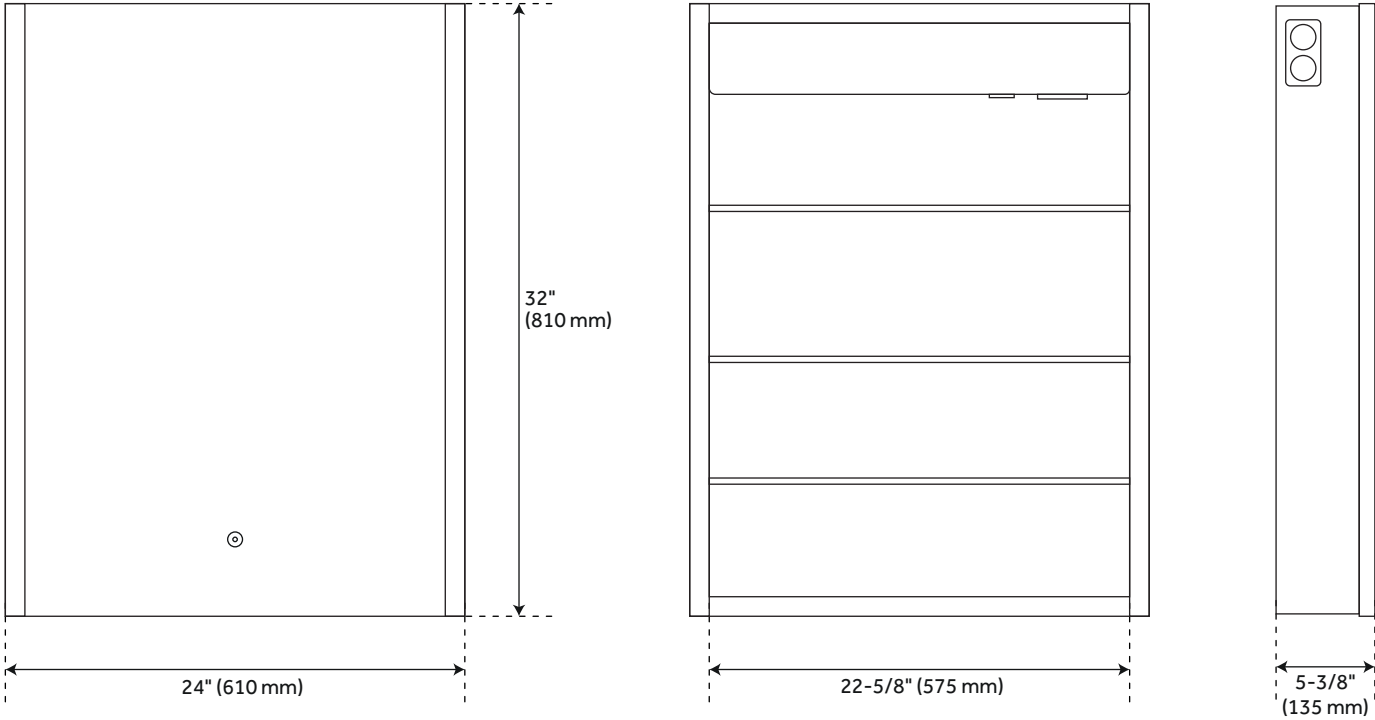

LEDA LIGHTED MIRROR CABINET WITH TUNABLE LED AND WIRELESS SPEAKER

SKU: 950612

Code: SH456080, SH456081, SH456082

FEATURES

- Touch Sensor
- Wireless Speaker
- Frameless
- Lighted
- Mirrored Design: Modern
- Product Finish: Aluminum
- Material: Aluminum
- Height: 31-7/8"
- Depth: 5-5/16"
- Mounting Hardware Included: Yes
- Assembly Required: No
- Mirror Shape: Rectangle
- Mirror Only Height: 32"
- Adjustable Shelves: Yes
- Color Temperature: 3000K

LISTED ID: SH66224015TS

REVISED 5/7/2023

LEDA LIGHTED MEDICINE CABINET WITH TUNABLE LED AND WIRELESS SPEAKER

SKU: 950612

Code: SH456080, SH456081, SH456082

ADDITIONAL FEATURES

- All dimensions are ($\pm 1/2$ ").
- Durable French cleat mounting system included.
- To turn the mirror light ON, push the sensor on the mirror, hold for three seconds to begin to dim the LED lights. To find your desired brightness, continue pushing the sensor, the light will turn from 100% to 10%. Repeat until desired brightness is discovered.

REVISED 5/7/2023

24" LEDA LIGHTED MEDICINE CABINET WITH TUNABLE LED AND WIRELESS SPEAKER

All dimensions and specifications are nominal and may vary. Use actual products for accuracy in critical situations.

39" LEDA LIGHTED MEDICINE CABINET WITH TUNABLE LED AND WIRELESS SPEAKER

All dimensions and specifications are nominal and may vary. Use actual products for accuracy in critical situations.

53" LEDA LIGHTED MEDICINE CABINET WITH TUNABLE LED AND WIRELESS SPEAKER