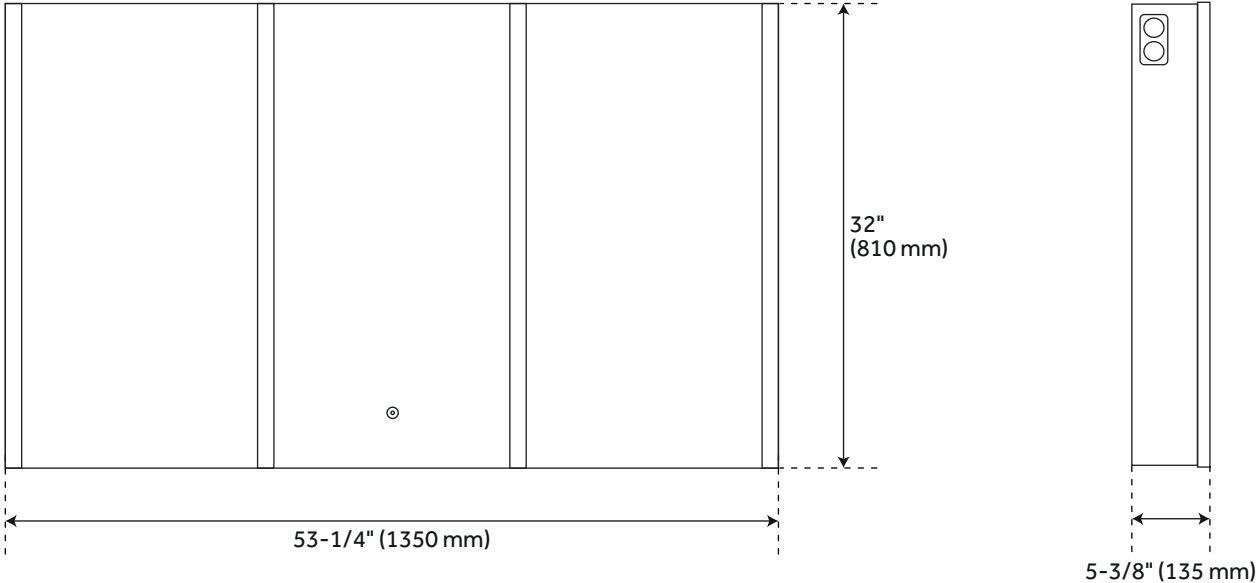

LEDA LIGHTED MIRROR CABINET WITH TUNABLE LED AND WIRELESS SPEAKER

SKU: 950612

Code: SH456080, SH456081, SH456082

FEATURES

- Touch Sensor
- Wireless Speaker
- Frameless
- Lighted
- Mirrored Design: Modern
- Product Finish: Aluminum
- Material: Aluminum
- Height: 31-7/8"
- Depth: 5-5/16"
- Mounting Hardware Included: Yes
- Assembly Required: No
- Mirror Shape: Rectangle
- Mirror Only Height: 32"
- Adjustable Shelves: Yes
- Color Temperature: 3000K

39" LEDA LIGHTED MEDICINE CABINET WITH TUNABLE LED AND WIRELESS SPEAKER

All dimensions and specifications are nominal and may vary. Use actual products for accuracy in critical situations.

53" LEDA LIGHTED MEDICINE CABINET WITH TUNABLE LED AND WIRELESS SPEAKER