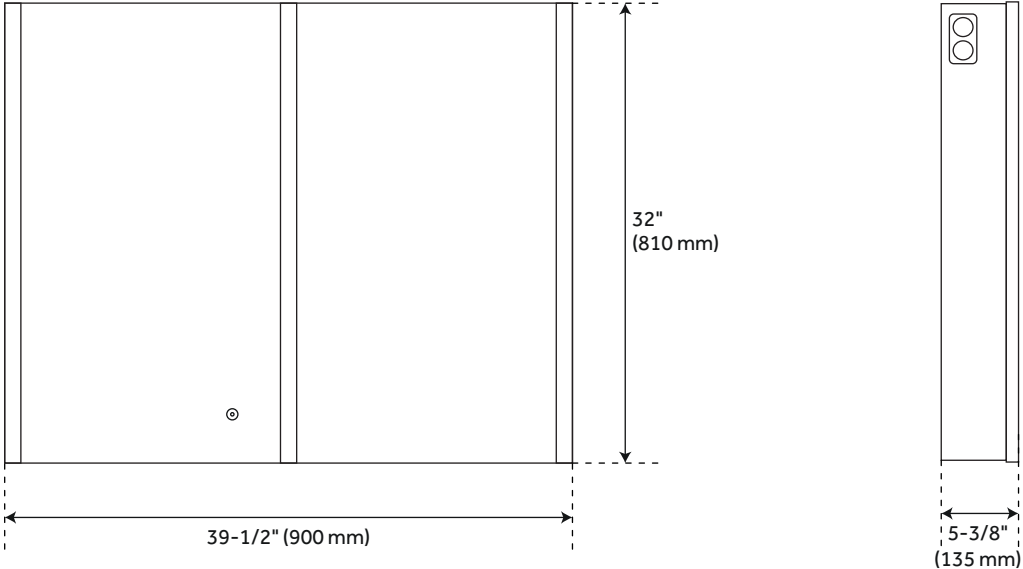

LEDA LIGHTED MIRROR CABINET WITH TUNABLE LED AND WIRELESS SPEAKER

SKU: 950612

Code: SH456080, SH456081, SH456082

FEATURES

- Touch Sensor
- Wireless Speaker
- Frameless
- Lighted
- Mirrored Design: Modern
- Product Finish: Aluminum
- Material: Aluminum
- Height: 31-7/8"
- Depth: 5-5/16"
- Mounting Hardware Included: Yes
- Assembly Required: No
- Mirror Shape: Rectangle
- Mirror Only Height: 32"
- Adjustable Shelves: Yes
- Color Temperature: 3000K

LISTED ID: SH66224015TS

REVISED 5/7/2023

LEDA LIGHTED MEDICINE CABINET WITH TUNABLE LED AND WIRELESS SPEAKER

SKU: 950612

Code: SH456080, SH456081, SH456082

ADDITIONAL FEATURES

- All dimensions are ($\pm 1/2$ ").
- Durable French cleat mounting system included.
- To turn the mirror light ON, push the sensor on the mirror, hold for three seconds to begin to dim the LED lights. To find your desired brightness, continue pushing the sensor, the light will turn from 100% to 10%. Repeat until desired brightness is discovered.

39" LEDA LIGHTED MEDICINE CABINET WITH TUNABLE LED AND WIRELESS SPEAKER

All dimensions and specifications are nominal and may vary. Use actual products for accuracy in critical situations.

53" LEDA LIGHTED MEDICINE CABINET WITH TUNABLE LED AND WIRELESS SPEAKER