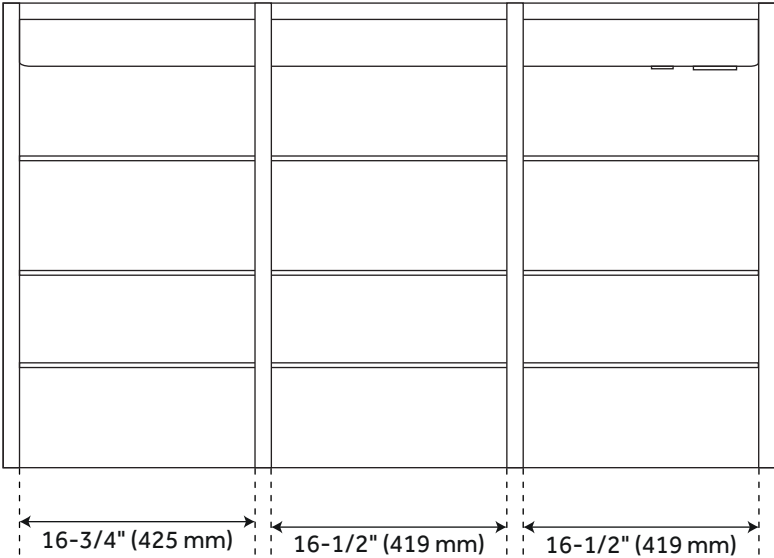

53" LEDA LIGHTED MEDICINE CABINET WITH TUNABLE LED AND WIRELESS SPEAKER

All dimensions and specifications are nominal and may vary. Use actual products for accuracy in critical situations.