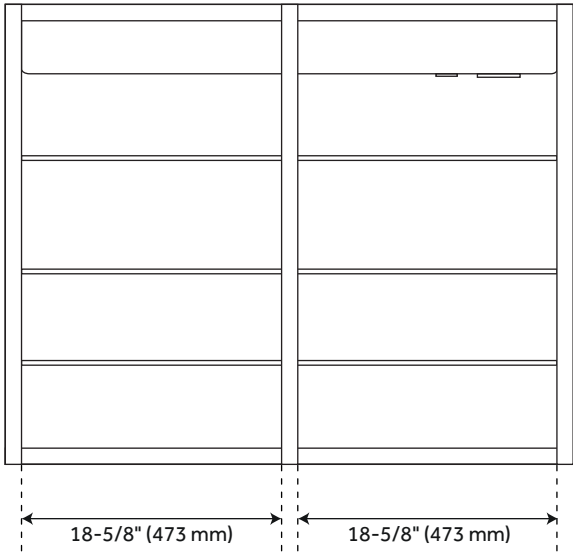

39" LEDA LIGHTED MEDICINE CABINET WITH TUNABLE LED AND WIRELESS SPEAKER

All dimensions and specifications are nominal and may vary. Use actual products for accuracy in critical situations.