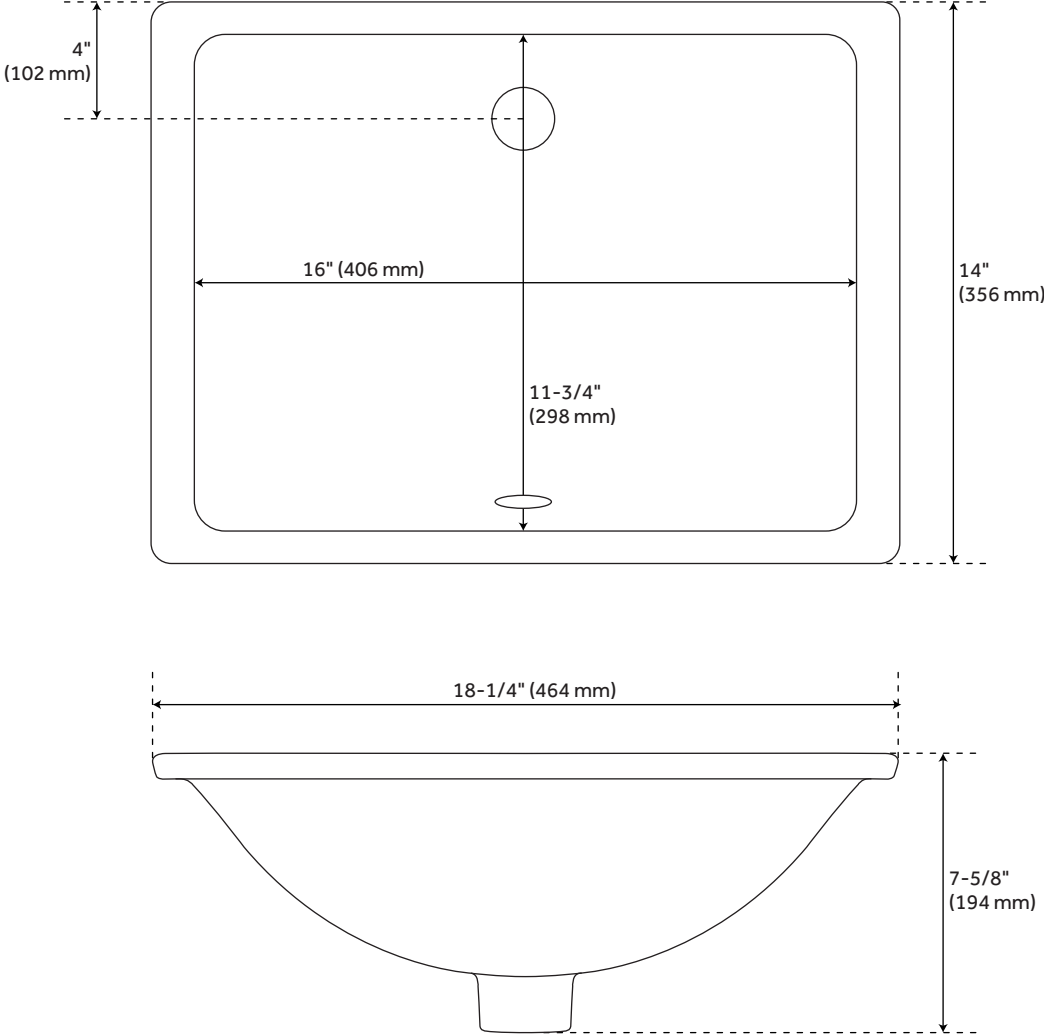

Vanity Top Options: Hailstone White Quartz

Basin Length: 16"

Basin Width: 11-3/4"

Water Depth To Overflow: 4-1/2"

Fits Drain Hole Size: 1-1/2"

Faucet Included: No

Vanity Top Material: Quartz

Sink Material: Porcelain

Vanity Top Thickness: 3cm

Sink Included: Yes

Sink Color: White

Basin Overflow: Yes

Vanity Top Depth: 22"

Vanity Top Width: 37"

Backsplash: Yes

REVISED 4/6/2023

37" X 22" 3CM QUARTZ VANITY TOP FOR RECTANGULAR UNDERMOUNT SINK - HAILSTONE

SKU: 950621

Code: SH457055, SH457056

ADDITIONAL FEATURES

- Includes quartz counter top, backsplash, and white porcelain sink.
- Matching right or left sidesplash sold separately.
- To clean, add a few drops of mild cleanser, rinse with water and wipe dry.
- See Installation Instructions for directions to attach the vanity top and sink.

REVISED 4/6/2023

37" X 22" 3CM QUARTZ VANITY TOP FOR RUMB SINK - HAILSTONE WHITE

All dimensions and specifications are nominal and may vary. Use actual products for accuracy in critical situations.

37" X 22" 3CM QUARTZ VANITY TOP FOR RUMB SINK - WHITE PORCELAIN SINK