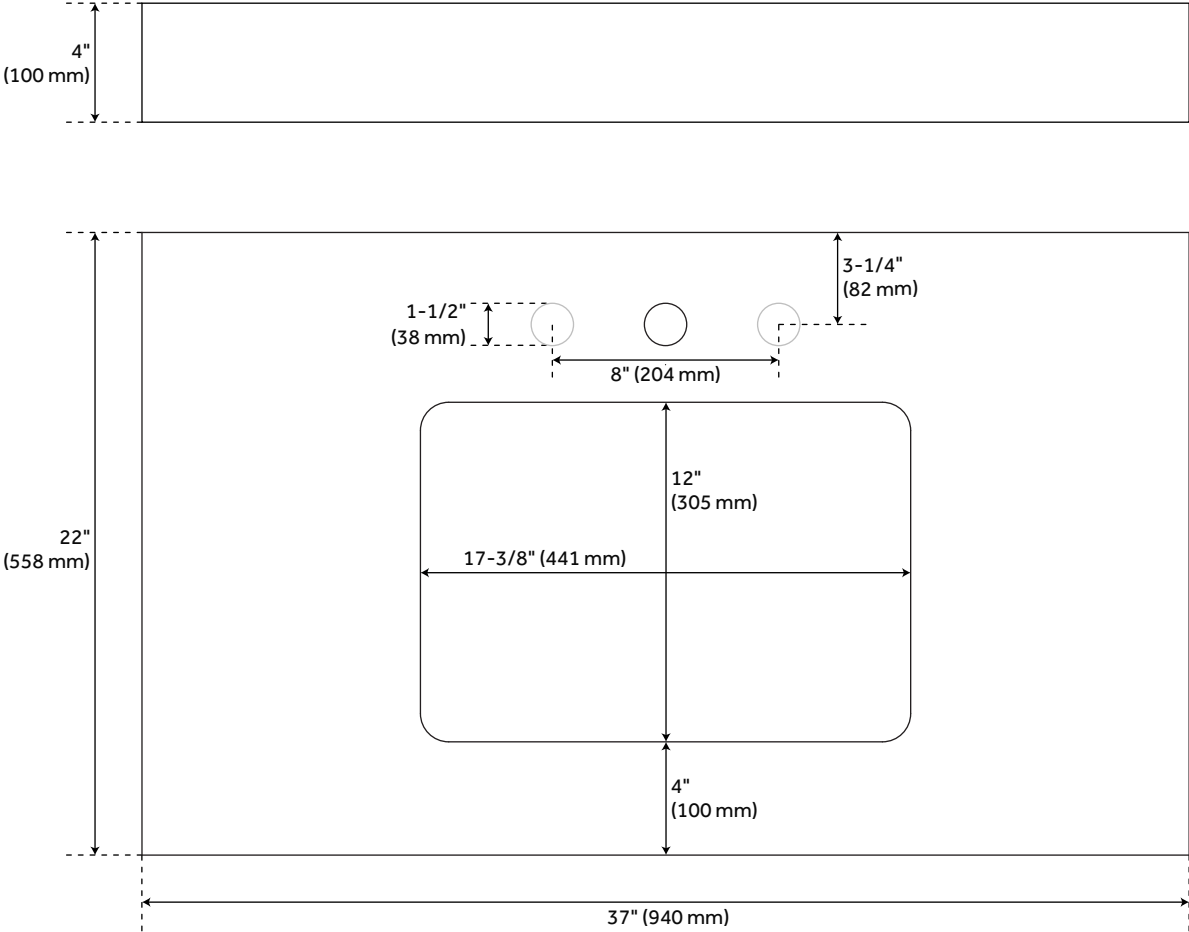

Vanity Top Options: Hailstone White Quartz

Basin Length: 16"

Basin Width: 11-3/4"

Water Depth To Overflow: 4-1/2"

Fits Drain Hole Size: 1-1/2"

Faucet Included: No

Vanity Top Material: Quartz

Sink Material: Porcelain

Vanity Top Thickness: 3cm

Sink Included: Yes

Sink Color: White

Basin Overflow: Yes

Vanity Top Depth: 22"

Vanity Top Width: 37"

Backsplash: Yes

REVISED 4/6/2023

37" X 22" 3CM QUARTZ VANITY TOP FOR RECTANGULAR UNDERMOUNT SINK - HAILSTONE

SKU: 950621

Code: SH457055, SH457056

ADDITIONAL FEATURES

- Includes quartz counter top, backsplash, and white porcelain sink.
- Matching right or left sidesplash sold separately.
- To clean, add a few drops of mild cleanser, rinse with water and wipe dry.
- See Installation Instructions for directions to attach the vanity top and sink.

REVISED 4/6/2023

37" X 22" 3CM QUARTZ VANITY TOP FOR RUMB SINK - HAILSTONE WHITE

All dimensions and specifications are nominal and may vary. Use actual products for accuracy in critical situations.

37" X 22" 3CM QUARTZ VANITY TOP FOR RUMB SINK - WHITE PORCELAIN SINK