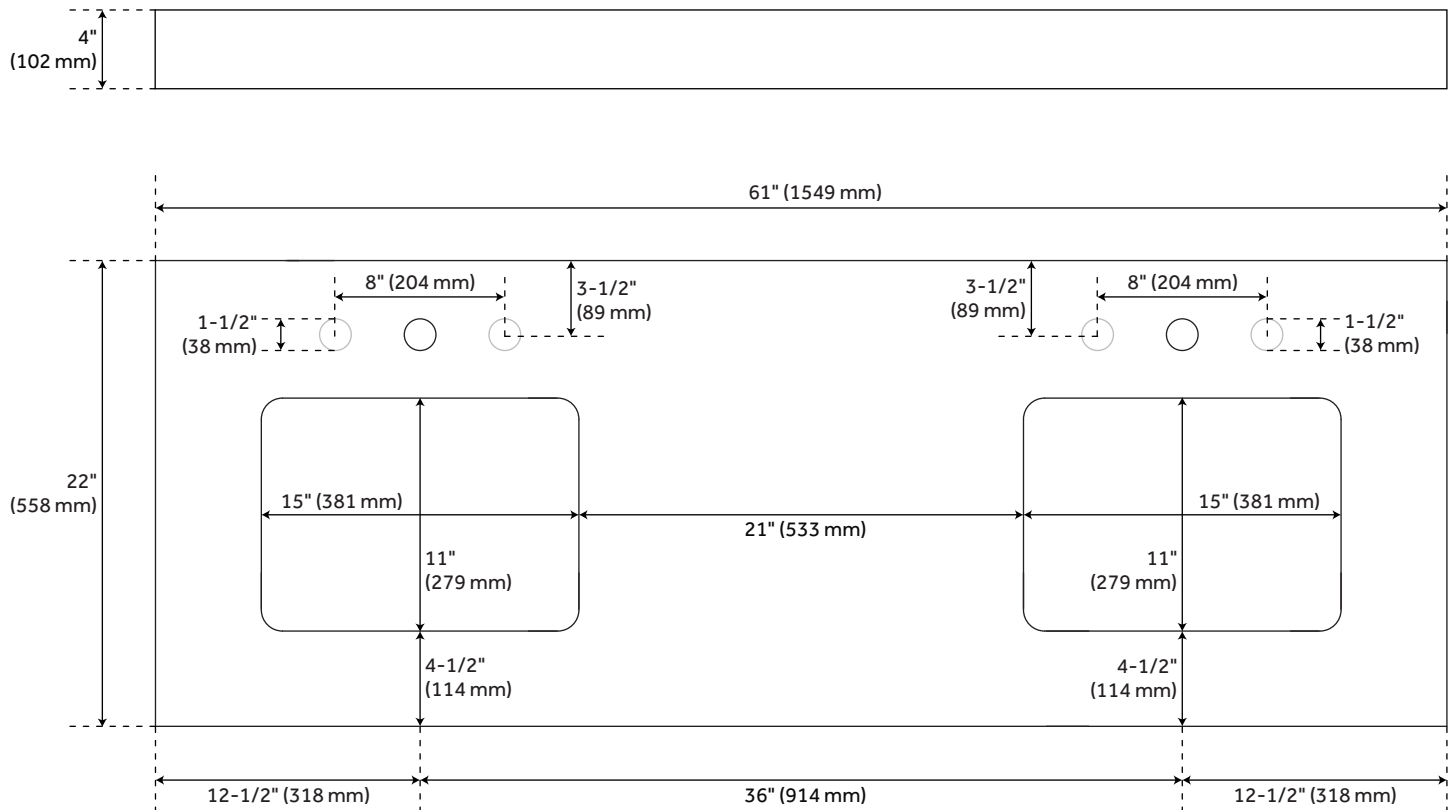

Vanity Top Options: Hailstone White Quartz

Basin Length: 16"

Basin Width: 11-3/4"

Water Depth To Overflow: 4-1/2"

Fits Drain Hole Size: 1-1/2"

Faucet Included: No

Vanity Top Material: Quartz

Sink Material: Porcelain

Vanity Top Thickness: 3cm

Sink Included: Yes

Sink Color: White

Basin Overflow: Yes

Vanity Top Depth: 22"

Vanity Top Width: 61"

Backsplash: Yes

REVISED 4/6/2023

REVISED 4/6/2023

61" X 22" 3CM REG QUARTZ DOUBLE VANITY TOP FOR RUMB SINK - HAILSTONE WHITE

All dimensions and specifications are nominal and may vary. Use actual products for accuracy in critical situations.

61" X 22" 3CM ACE QUARTZ DOUBLE VANITY TOP FOR RUMB SINK - HAILSTONE WHITE

All dimensions and specifications are nominal and may vary. Use actual products for accuracy in critical situations.