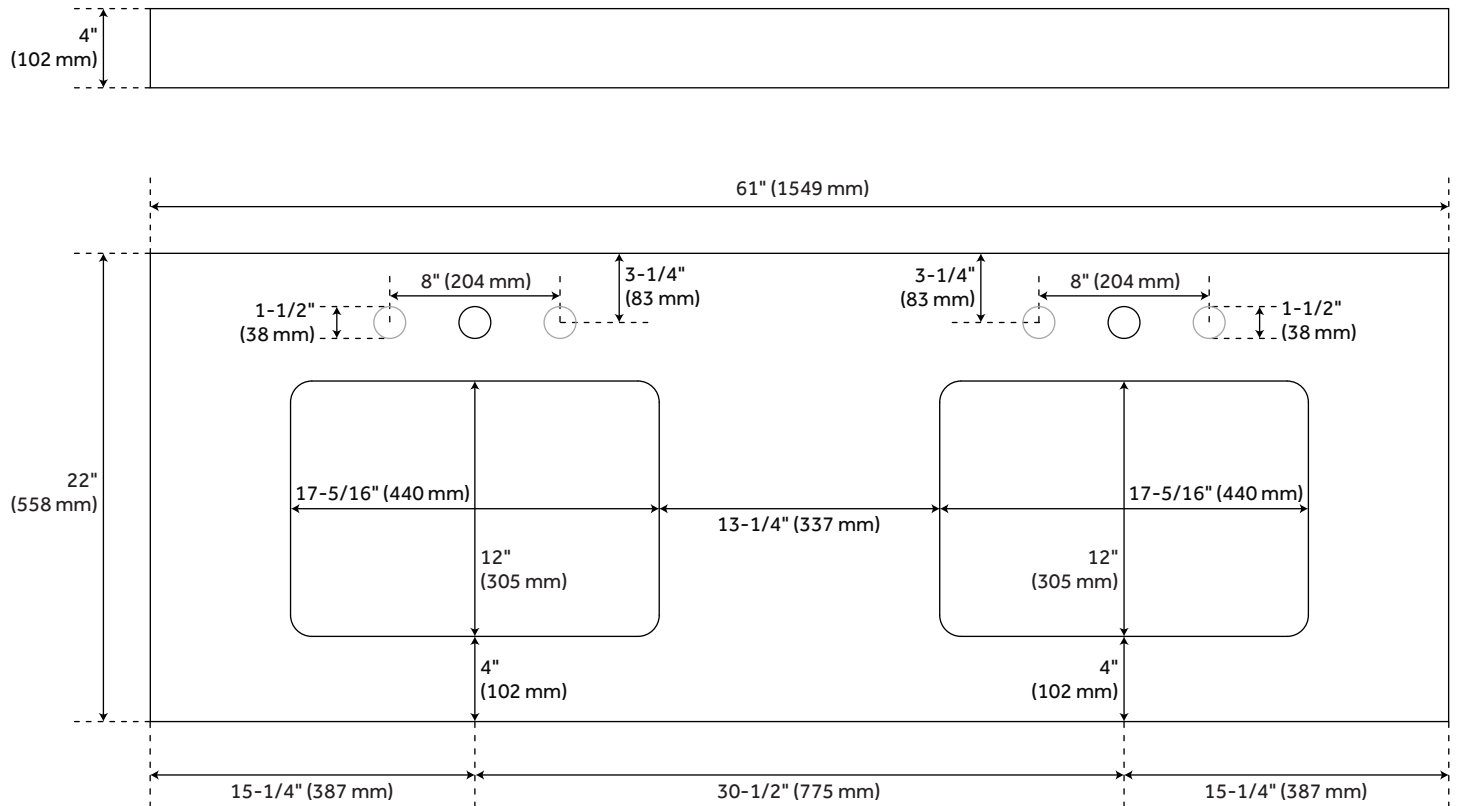

Vanity Top Options: Hailstone White Quartz

Basin Length: 16"

Basin Width: 11-3/4"

Water Depth To Overflow: 4-1/2"

Fits Drain Hole Size: 1-1/2"

Faucet Included: No

Vanity Top Material: Quartz

Sink Material: Porcelain

Vanity Top Thickness: 3cm

Sink Included: Yes

Sink Color: White

Basin Overflow: Yes

Vanity Top Depth: 22"

Vanity Top Width: 61"

Backsplash: Yes

REVISED 4/6/2023

REVISED 4/6/2023

61" X 22" 3CM REG QUARTZ DOUBLE VANITY TOP FOR RUMB SINK - HAILSTONE WHITE

All dimensions and specifications are nominal and may vary. Use actual products for accuracy in critical situations.

61" X 22" 3CM ACE QUARTZ DOUBLE VANITY TOP FOR RUMB SINK - HAILSTONE WHITE

All dimensions and specifications are nominal and may vary. Use actual products for accuracy in critical situations.