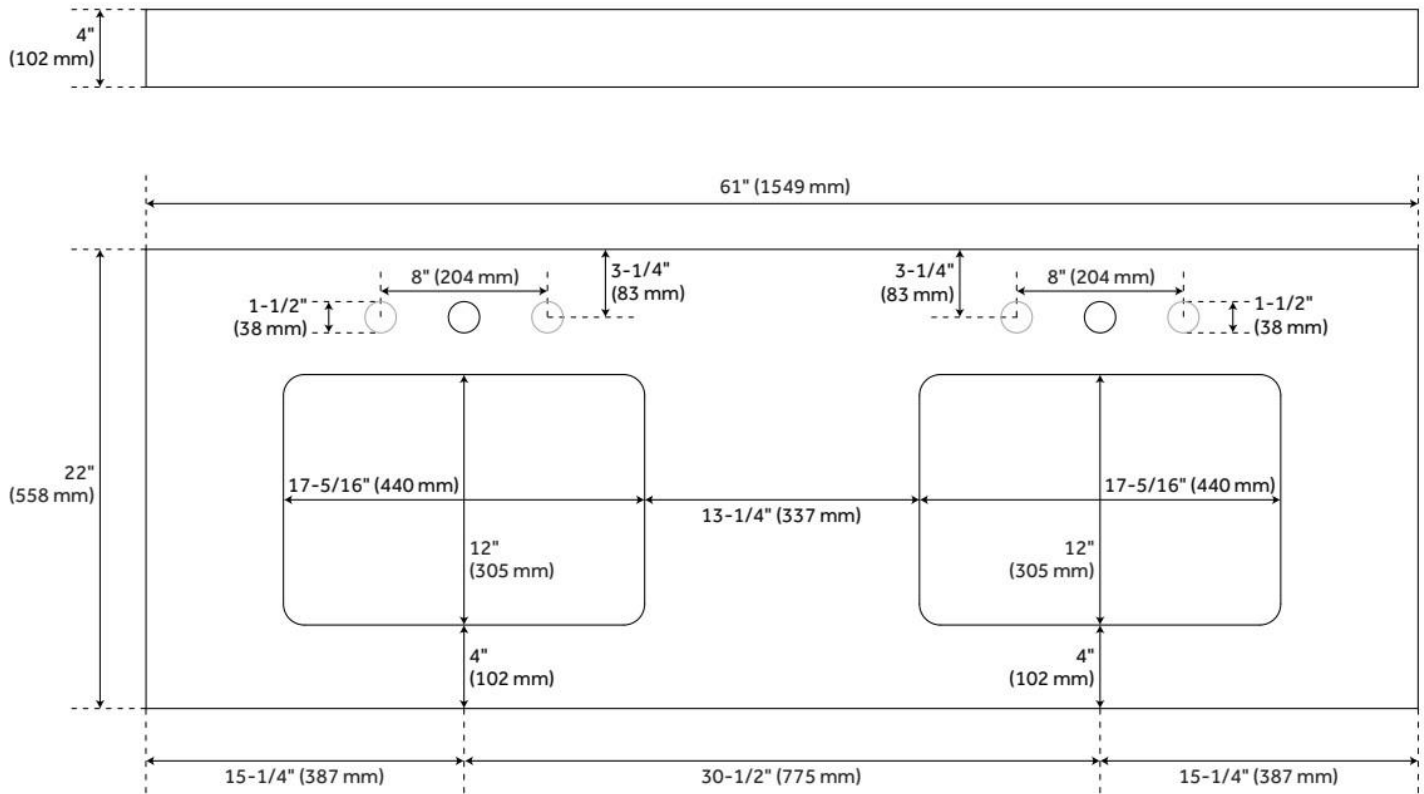

61" X 22" 3CM QUARTZ VANITY TOP FOR RECTANGULAR UNDERMOUNT SINKS - HAILSTONE

SKU: 950627

Code: SH456155, SH456156, SH456157

FEATURES

Material: Quartz

ADDITIONAL FEATURES

- Includes quartz counter top, backsplash, and white porcelain sink.
- Matching right or left sidesplash sold separately.
- To clean, add a few drops of mild cleanser, rinse with water and wipe dry.
- See Installation Instructions for directions to attach the vanity top and sink.

REVISED 7/30/2024

61" X 22" 3CM QUARTZ VANITY TOP FOR RECTANGULAR UNDERMOUNT SINKS - HAILSTONE

SKU: 950627

Code: SH456155, SH456156, SH456157

REVISED 7/30/2024

61" X 22" 3CM QUARTZ VANITY TOP FOR RECTANGULAR UNDERMOUNT SINKS - HAILSTONE

SKU: 950627

Code: SH456155, SH456156, SH456157

REVISED 7/30/2024

RECTANGULAR PORCELAIN UNDERMOUNT BATHROOM SINK - WHITE

SKU: 416462
Code: SH416462

FEATURES

Material: Porcelain
Product Finish: White
Installation Type: Undermount
Shape: Rectangle
Drain Placement: Center
Fits Drain Hole Size: 1-1/2"
Faucet Centers: No Faucet Hole
Overflow Hole: Yes
Mounting Hardware Included: Yes