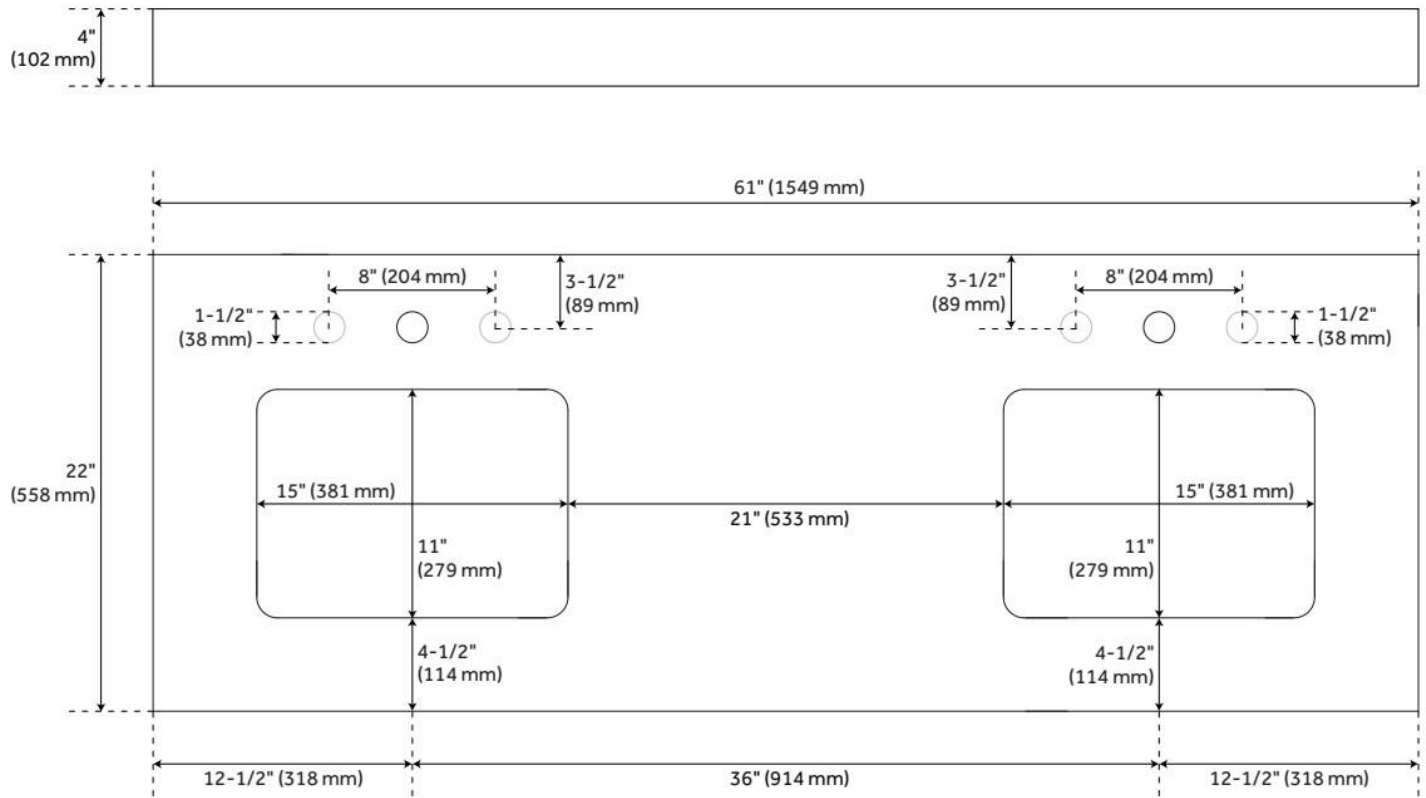

61" X 22" 3CM QUARTZ VANITY TOP FOR RECTANGULAR UNDERMOUNT SINKS - HAILSTONE

SKU: 950627

Code: SH456155, SH456156, SH456157

FEATURES

Material: Quartz

ADDITIONAL FEATURES

- Includes quartz counter top, backsplash, and white porcelain sink.
- Matching right or left sidesplash sold separately.
- To clean, add a few drops of mild cleanser, rinse with water and wipe dry.
- See Installation Instructions for directions to attach the vanity top and sink.

REVISED 7/30/2024

61" X 22" 3CM QUARTZ VANITY TOP FOR RECTANGULAR UNDERMOUNT SINKS - HAILSTONE

SKU: 950627

Code: SH456155, SH456156, SH456157

REVISED 7/30/2024

61" X 22" 3CM QUARTZ VANITY TOP FOR RECTANGULAR UNDERMOUNT SINKS - HAILSTONE

SKU: 950627

Code: SH456155, SH456156, SH456157

REVISED 7/30/2024

RECTANGULAR PORCELAIN UNDERMOUNT BATHROOM SINK - WHITE

SKU: 416462
Code: SH416462

FEATURES

Material: Porcelain
Product Finish: White
Installation Type: Undermount
Shape: Rectangle
Drain Placement: Center
Fits Drain Hole Size: 1-1/2"
Faucet Centers: No Faucet Hole
Overflow Hole: Yes
Mounting Hardware Included: Yes