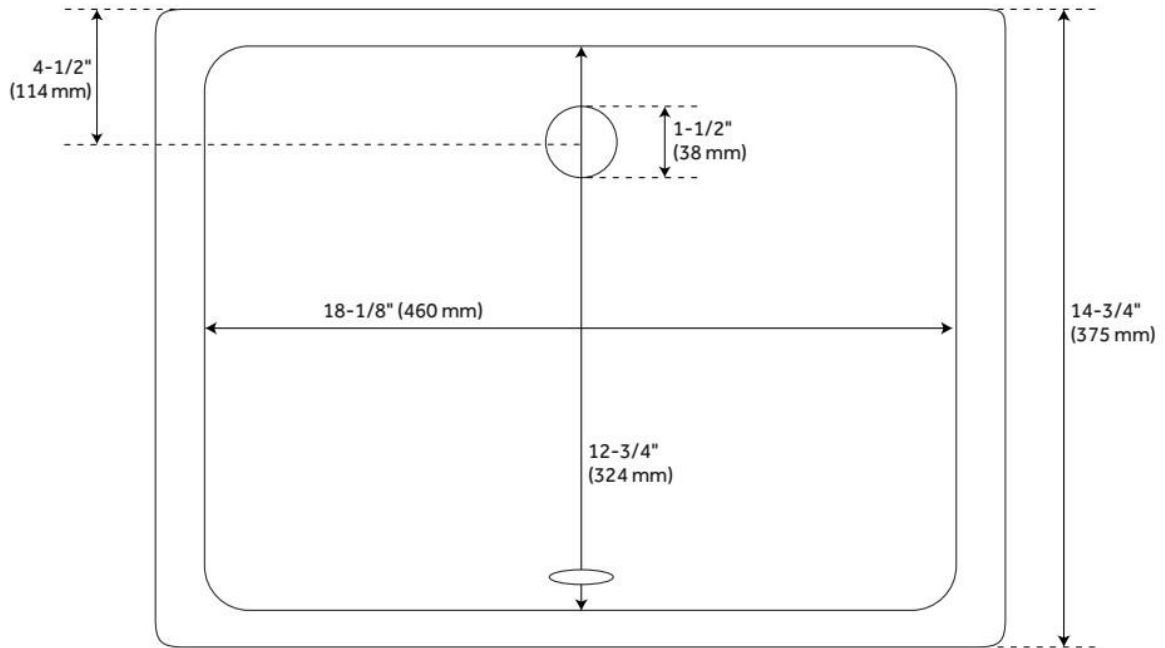

SKU: 950627

Code: SH456155, SH456156, SH456157

REVISED 7/30/2024

RECTANGULAR PORCELAIN UNDERMOUNT BATHROOM SINK - WHITE

SKU: 416462
Code: SH416462

FEATURES

Material: Porcelain
Product Finish: White
Installation Type: Undermount
Shape: Rectangle
Drain Placement: Center
Fits Drain Hole Size: 1-1/2"
Faucet Centers: No Faucet Hole
Overflow Hole: Yes
Mounting Hardware Included: Yes

ASME A112.19.2/CSA B45.1, Massachusetts Accepted, LISTED ID: 506897

ADDITIONAL FEATURES

- Includes optional Chrome overflow cover.

REVISED 7/29/2024

RECTANGULAR PORCELAIN UNDERMOUNT BATHROOM SINK - WHITE

SKU: 416462
Code: SH416462