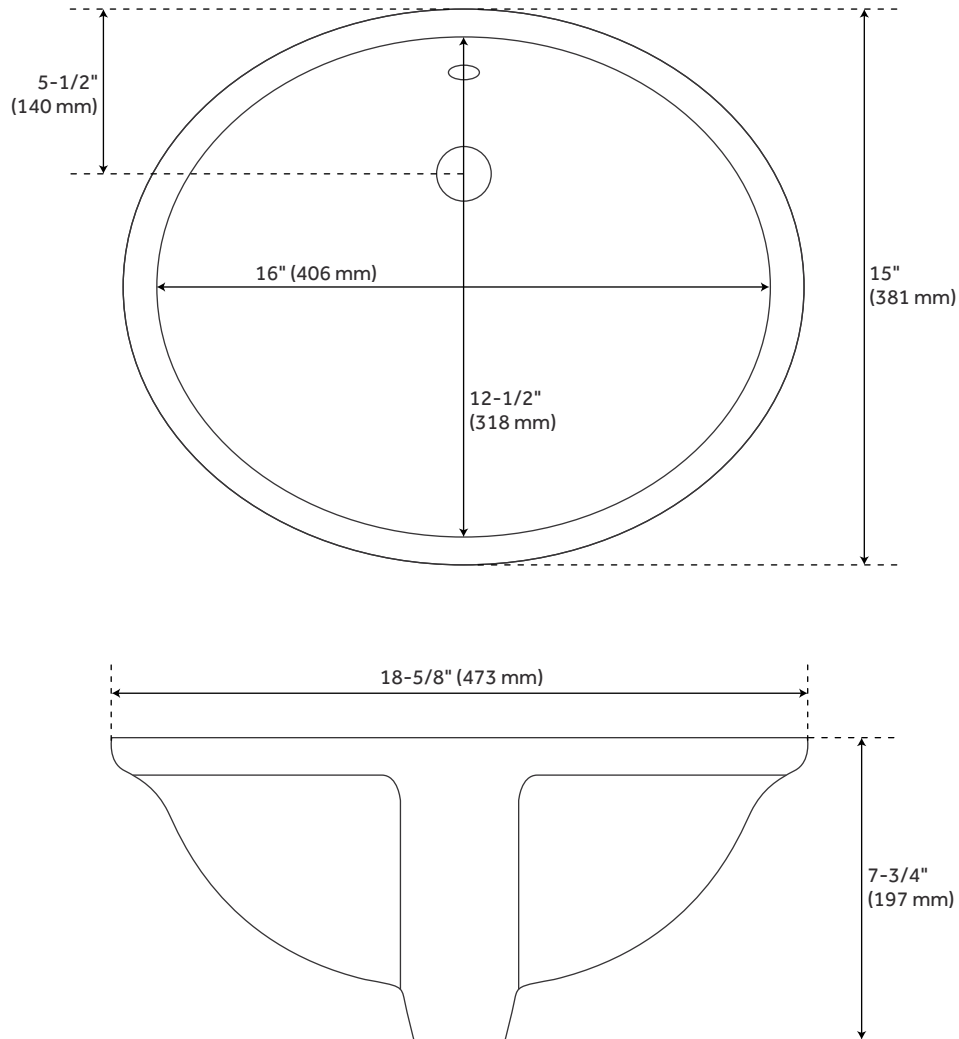

Vanity Top Options: Hailstone White Quartz

Basin Length: 16"

Basin Width: 12"

Water Depth To Overflow: 5"

Fits Drain Hole Size: 1-1/2"

Faucet Included: No

Vanity Top Material: Quartz

Sink Material: Porcelain

Vanity Top Thickness: 3cm

Sink Included: Yes

Sink Color: White

Basin Overflow: Yes

Vanity Top Depth: 22"

Vanity Top Width: 73"

Backsplash: Yes

REVISED 4/6/2023

REVISED 4/6/2023

73" X 22" 3CM REG QUARTZ DOUBLE VANITY TOP FOR UM SINK - HAILSTONE WHITE

All dimensions and specifications are nominal and may vary. Use actual products for accuracy in critical situations.

73" X 22" 3CM ACE QUARTZ DOUBLE VANITY TOP FOR UM SINK - HAILSTONE WHITE

All dimensions and specifications are nominal and may vary. Use actual products for accuracy in critical situations.

73" X 22" 3CM QUARTZ DOUBLE VANITY TOP FOR UM SINK - WHITE PORCELAIN SINK