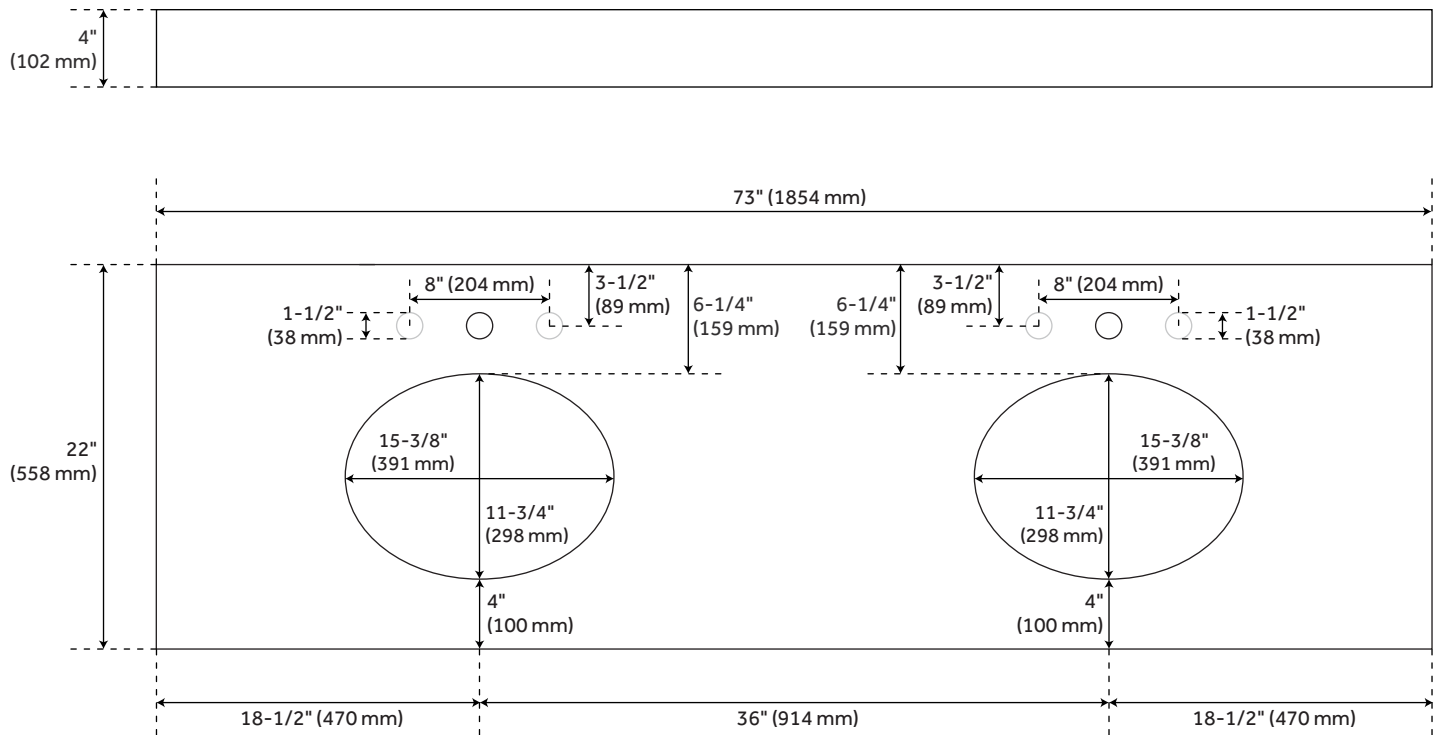

Vanity Top Options: Hailstone White Quartz

Basin Length: 16"

Basin Width: 12"

Water Depth To Overflow: 5"

Fits Drain Hole Size: 1-1/2"

Faucet Included: No

Vanity Top Material: Quartz

Sink Material: Porcelain

Vanity Top Thickness: 3cm

Sink Included: Yes

Sink Color: White

Basin Overflow: Yes

Vanity Top Depth: 22"

Vanity Top Width: 73"

Backsplash: Yes

REVISED 4/6/2023

REVISED 4/6/2023

73" X 22" 3CM REG QUARTZ DOUBLE VANITY TOP FOR UM SINK - HAILSTONE WHITE

All dimensions and specifications are nominal and may vary. Use actual products for accuracy in critical situations.

73" X 22" 3CM ACE QUARTZ DOUBLE VANITY TOP FOR UM SINK - HAILSTONE WHITE

All dimensions and specifications are nominal and may vary. Use actual products for accuracy in critical situations.

73" X 22" 3CM QUARTZ DOUBLE VANITY TOP FOR UM SINK - WHITE PORCELAIN SINK