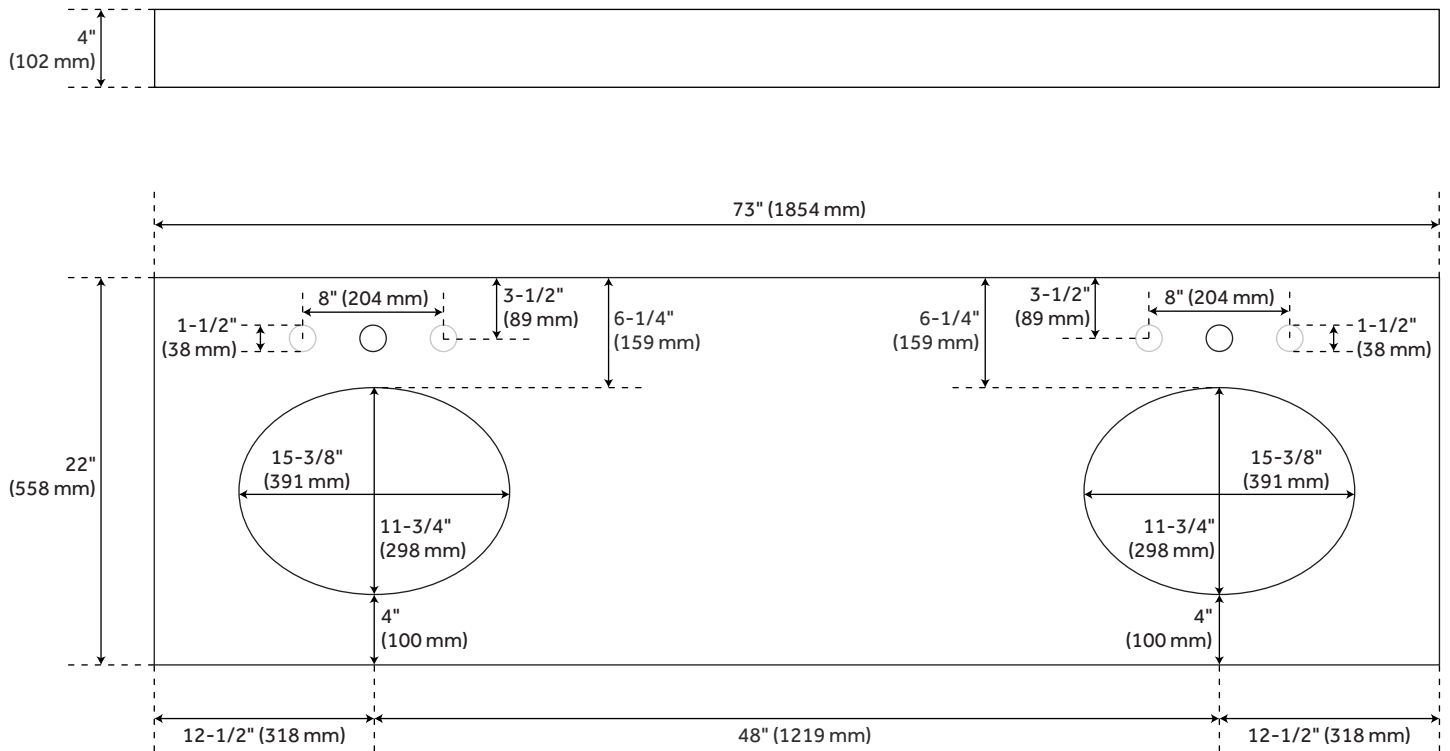

Vanity Top Options: Hailstone White Quartz

Basin Length: 16"

Basin Width: 12"

Water Depth To Overflow: 5"

Fits Drain Hole Size: 1-1/2"

Faucet Included: No

Vanity Top Material: Quartz

Sink Material: Porcelain

Vanity Top Thickness: 3cm

Sink Included: Yes

Sink Color: White

Basin Overflow: Yes

Vanity Top Depth: 22"

Vanity Top Width: 73"

Backsplash: Yes

REVISED 4/6/2023

REVISED 4/6/2023

73" X 22" 3CM REG QUARTZ DOUBLE VANITY TOP FOR UM SINK - HAILSTONE WHITE

All dimensions and specifications are nominal and may vary. Use actual products for accuracy in critical situations.

73" X 22" 3CM ACE QUARTZ DOUBLE VANITY TOP FOR UM SINK - HAILSTONE WHITE

All dimensions and specifications are nominal and may vary. Use actual products for accuracy in critical situations.

73" X 22" 3CM QUARTZ DOUBLE VANITY TOP FOR UM SINK - WHITE PORCELAIN SINK