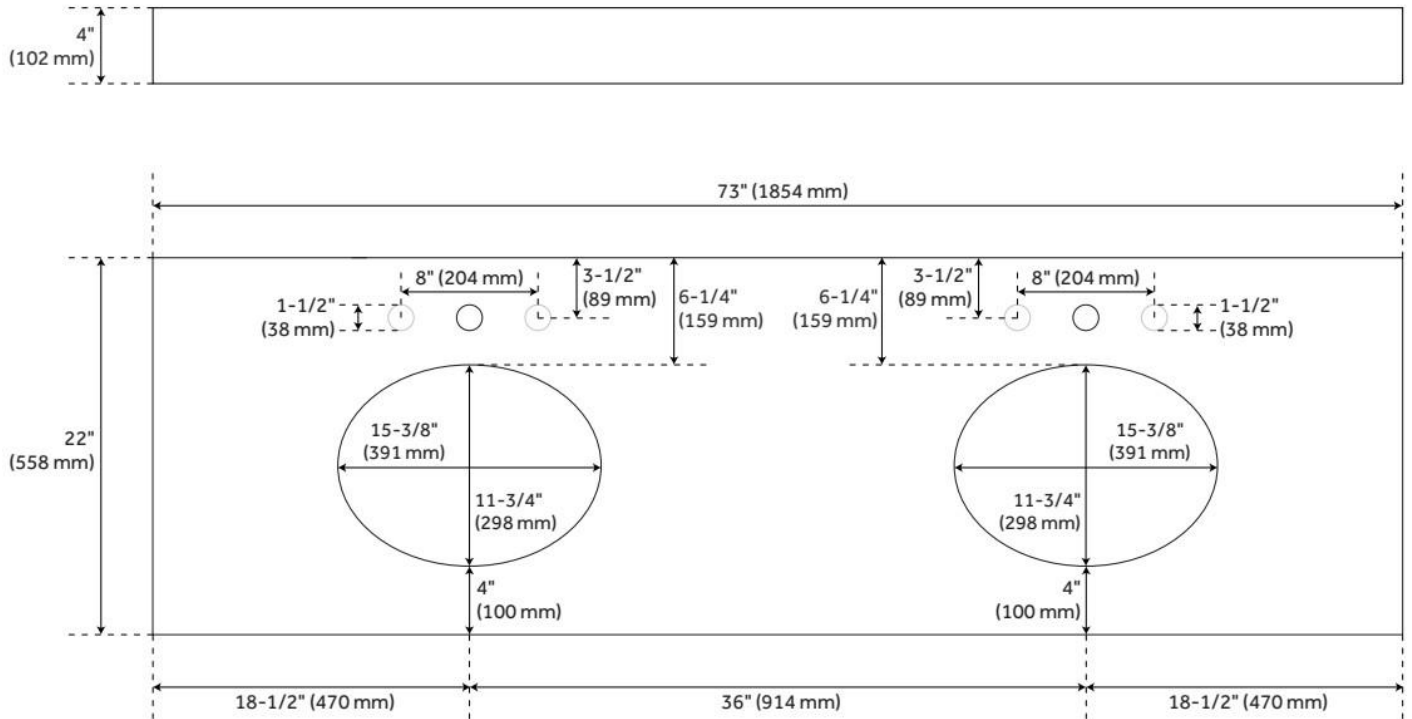

73" X 22" 3CM QUARTZ VANITY TOP FOR UNDERMOUNT SINKS - HAILSTONE WHITE - WHITE

SKU: 950628

Code: SH456161, SH456163

REVISED 7/30/2024