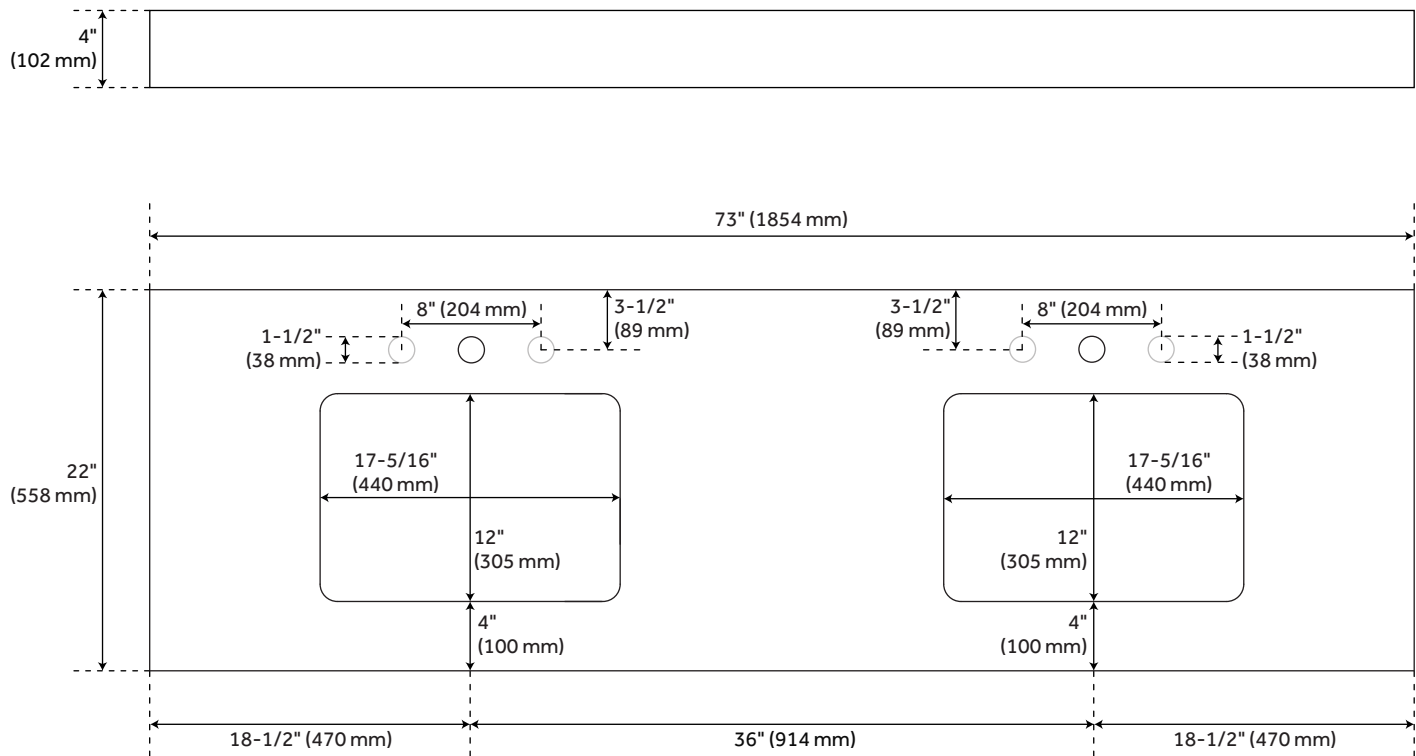

Water Depth To Overflow: 4-1/2"

Fits Drain Hole Size: 1-1/2"

Faucet Included: No

Vanity Top Material: Quartz

Sink Material: Porcelain

Vanity Top Thickness: 3cm

Sink Included: Yes

Sink Color: White

Basin Overflow: Yes

Vanity Top Depth: 22"

Vanity Top Width: 73"

Backsplash: Yes

REVISED 4/6/2023

# 73" X 22" 3CM REG QUARTZ DOUBLE VANITY TOP FOR RUMB SINK - HAILSTONE WHITE

All dimensions and specifications are nominal and may vary. Use actual products for accuracy in critical situations.

# 73" X 22" 3CM ACE QUARTZ DOUBLE VANITY TOP FOR RUMB SINK - HAILSTONE WHITE

All dimensions and specifications are nominal and may vary. Use actual products for accuracy in critical situations.