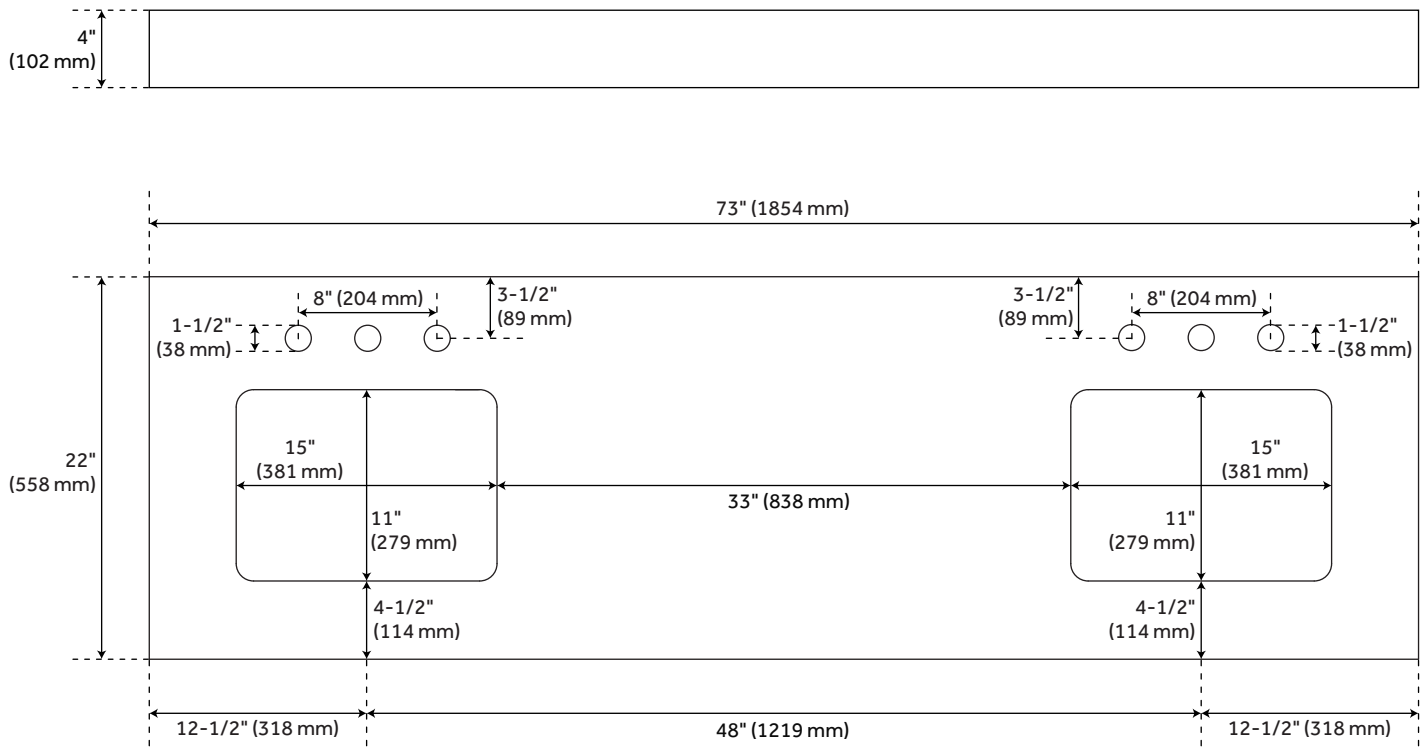

Basin Overflow: Yes

Vanity Top Depth: 22"

Vanity Top Width: 73"

Backsplash: Yes

REVISED 4/6/2023

## ADDITIONAL FEATURES

- Includes quartz counter top, backsplash, and white porcelain sink.
- Matching right or left sidesplash sold separately.
- To clean, add a few drops of mild cleanser, rinse with water and wipe dry.
- See Installation Instructions for directions to attach the vanity top and sink.

# 73" X 22" 3CM REG QUARTZ DOUBLE VANITY TOP FOR RUMB SINK - HAILSTONE WHITE

All dimensions and specifications are nominal and may vary. Use actual products for accuracy in critical situations.

# 73" X 22" 3CM ACE QUARTZ DOUBLE VANITY TOP FOR RUMB SINK - HAILSTONE WHITE

All dimensions and specifications are nominal and may vary. Use actual products for accuracy in critical situations.