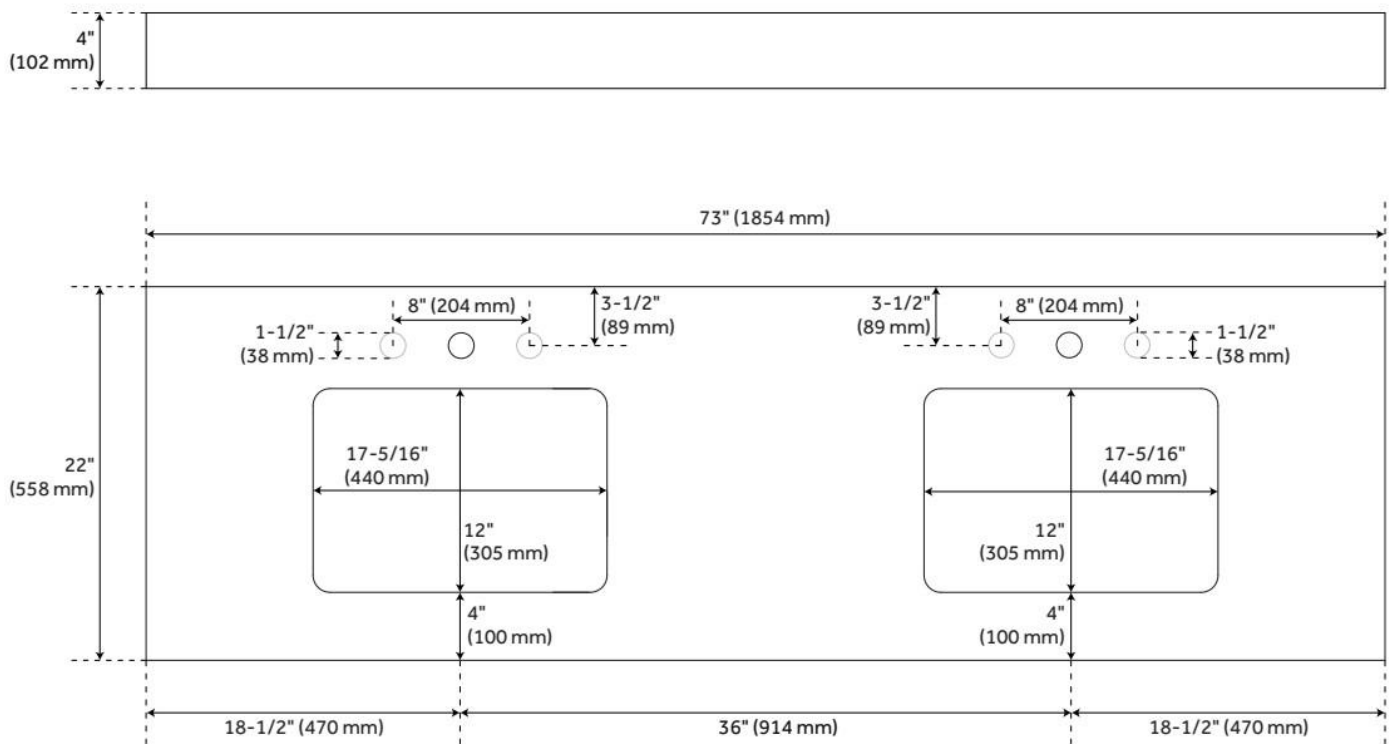

73" X 22" 3CM QUARTZ VANITY TOP FOR RECTANGULAR UNDERMOUNT SINKS - HAILSTONE

SKU: 950629

Code: SH456173, SH456174, SH456175

FEATURES

Vanity Top Options: Hailstone White Quartz

Sink Material: Porcelain

Vanity Top Material: Quartz

Sink Installation: Undermount - Rectangle

Sink Included: Yes

Basin Overflow Yes

Sink Color: White

Backsplash: Yes

ADDITIONAL FEATURES

- Includes quartz counter top, backsplash, and white porcelain sink.
- Matching right or left sidesplash sold separately.
- To clean, add a few drops of mild cleanser, rinse with water and wipe dry.
- See Installation Instructions for directions to attach the vanity top and sink.

REVISED 8/20/2024

73" X 22" 3CM QUARTZ VANITY TOP FOR RECTANGULAR UNDERMOUNT SINKS - HAILSTONE

SKU: 950629

Code: SH456173, SH456174, SH456175

REVISED 8/20/2024

73" X 22" 3CM QUARTZ VANITY TOP FOR RECTANGULAR UNDERMOUNT SINKS - HAILSTONE