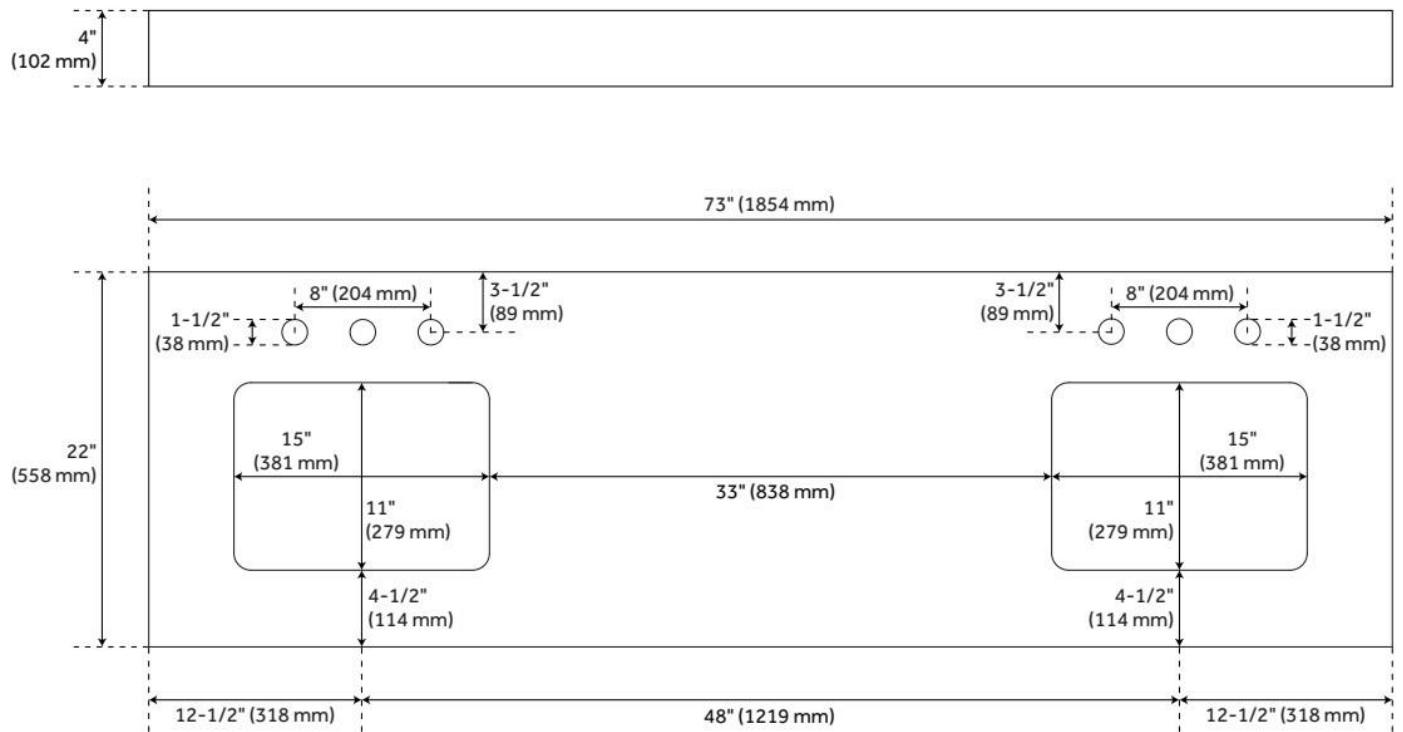

73" X 22" 3CM QUARTZ VANITY TOP FOR RECTANGULAR UNDERMOUNT SINKS - HAILSTONE

SKU: 950629

Code: SH456173, SH456174, SH456175

REVISED 8/20/2024