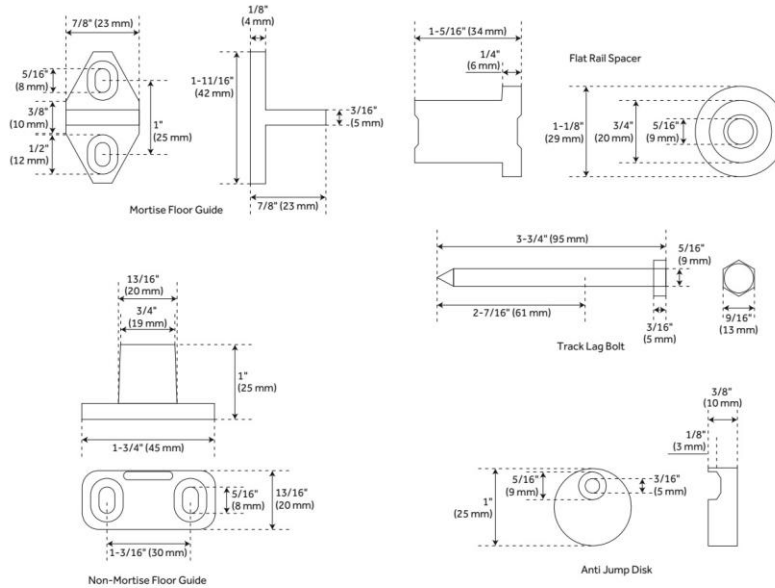

96" KARL TOP-MOUNT BARN DOOR HARDWARE KIT

SKU: 950680

Code: HBD5055X96, HBD5911

FEATURES

ADDITIONAL FEATURES

- Black barn door hardware kits are made of steel.
- Stainless steel barn door hardware kit is made of stainless steel.
- For doors up to 48" wide.
- Roller Wheel - 3-1/4" Diameter.
- Steel 2-1/2" diameter roller bearings.
- Track Size: 1/4" Steel, 1-1/2" x 96".
- Strap Size: 1/4" Steel, 6" x 1".
- Optional Soft Close Adapter:
 - Door weight needs to be 66-132 lbs and not exceeding 176 lbs for the soft-close function to work properly.

REVISED 7/10/2024

96" KARL TOP-MOUNT BARN DOOR HARDWARE KIT

SKU: 950680

All dimensions and specifications are nominal and may vary. Use actual products for accuracy in critical situations.