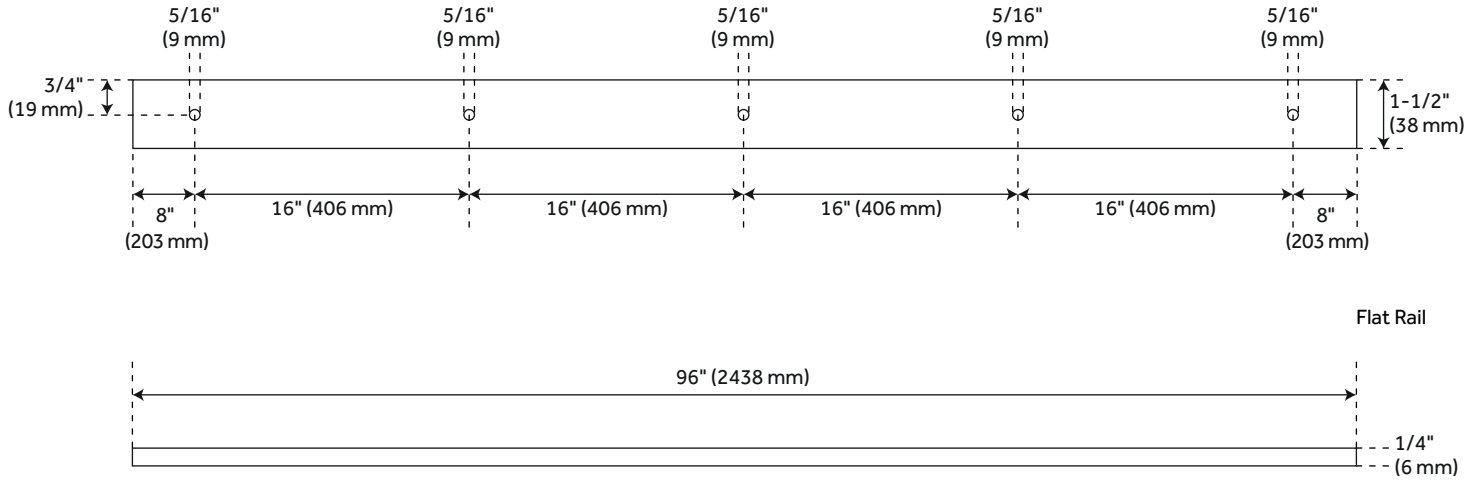

96" KARL TOP-MOUNT BARN DOOR HARDWARE KIT

SKU: 950680

Code: HBD5055X96, HBD5911

FEATURES

ADDITIONAL FEATURES

- Black barn door hardware kits are made of steel.
- Stainless steel barn door hardware kit is made of stainless steel.
- For doors up to 48" wide.
- Roller Wheel - 3-1/4" Diameter.
- Steel 2-1/2" diameter roller bearings.
- Track Size: 1/4" Steel, 1-1/2" x 96".
- Strap Size: 1/4" Steel, 6" x 1".
- Optional Soft Close Adapter:
 - Door weight needs to be 66-132 lbs and not exceeding 176 lbs for the soft-close function to work properly.

REVISED 7/10/2024

96" KARL TOP-MOUNT BARN DOOR HARDWARE KIT

SKU: 950680

All dimensions and specifications are nominal and may vary. Use actual products for accuracy in critical situations.