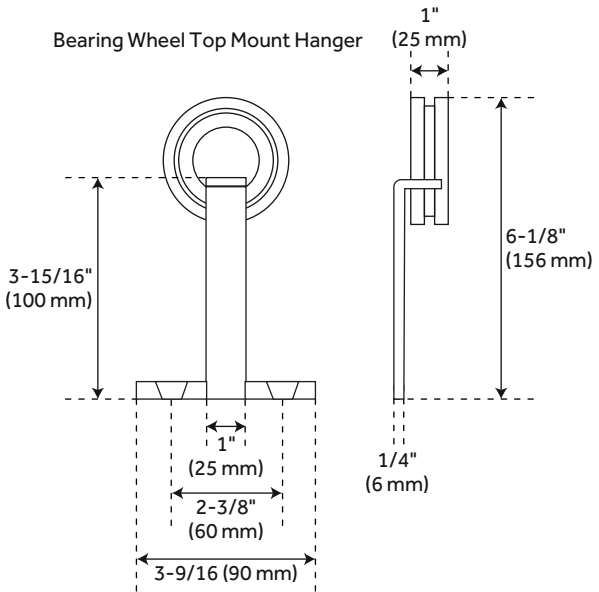

96" KARL TOP-MOUNT BARN DOOR HARDWARE KIT

SKU: 950680

Code: HBD5055X96, HBD5911

FEATURES

ADDITIONAL FEATURES

- Black barn door hardware kits are made of steel.
- Stainless steel barn door hardware kit is made of stainless steel.
- For doors up to 48" wide.
- Roller Wheel - 3-1/4" Diameter.
- Steel 2-1/2" diameter roller bearings.
- Track Size: 1/4" Steel, 1-1/2" x 96".
- Strap Size: 1/4" Steel, 6" x 1".
- Optional Soft Close Adapter:
 - Door weight needs to be 66-132 lbs and not exceeding 176 lbs for the soft-close function to work properly.

REVISED 7/10/2024

96" KARL TOP-MOUNT BARN DOOR HARDWARE KIT

SKU: 950680

All dimensions and specifications are nominal and may vary. Use actual products for accuracy in critical situations.