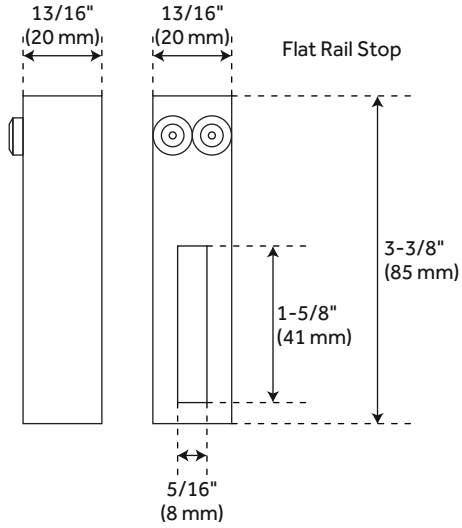

96" KARL TOP-MOUNT BARN DOOR HARDWARE KIT

SKU: 950680

Code: HBD5055X96, HBD5911

FEATURES

ADDITIONAL FEATURES

- Black barn door hardware kits are made of steel.
- Stainless steel barn door hardware kit is made of stainless steel.
- For doors up to 48" wide.
- Roller Wheel - 3-1/4" Diameter.
- Steel 2-1/2" diameter roller bearings.
- Track Size: 1/4" Steel, 1-1/2" x 96".
- Strap Size: 1/4" Steel, 6" x 1".
- Optional Soft Close Adapter:
 - Door weight needs to be 66-132 lbs and not exceeding 176 lbs for the soft-close function to work properly.

REVISED 7/10/2024

96" KARL TOP-MOUNT BARN DOOR HARDWARE KIT

SKU: 950680

All dimensions and specifications are nominal and may vary. Use actual products for accuracy in critical situations.