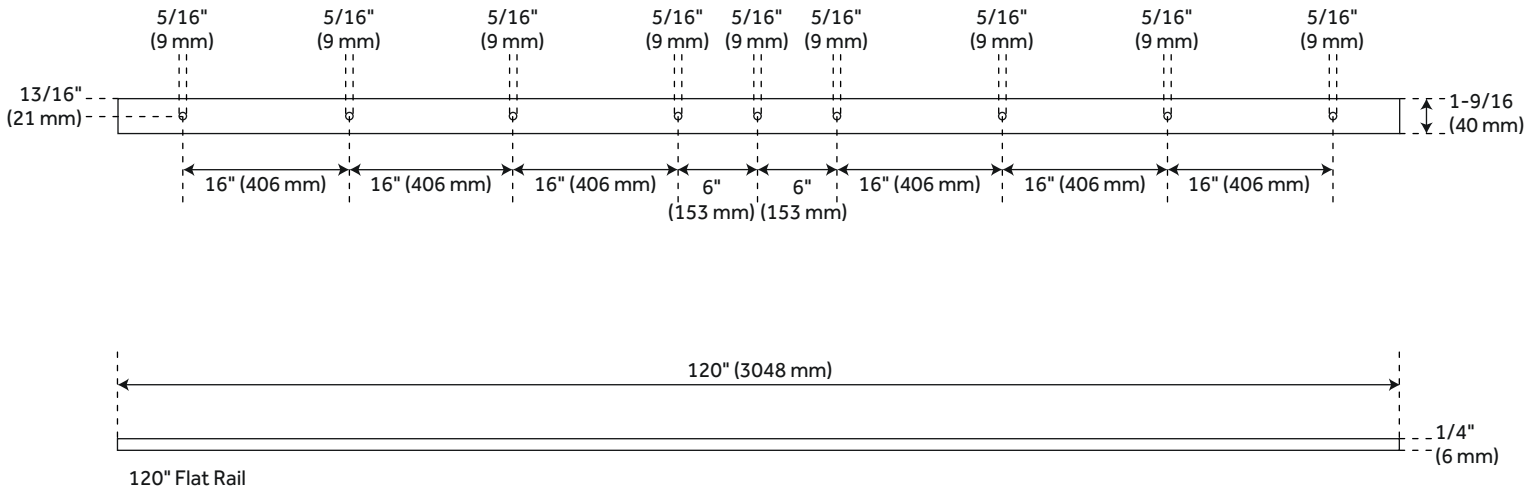

120" BOWDEN TOP-MOUNT BARN DOOR HARDWARE KIT

SKU: 950681

All dimensions and specifications are nominal and may vary. Use actual products for accuracy in critical situations.