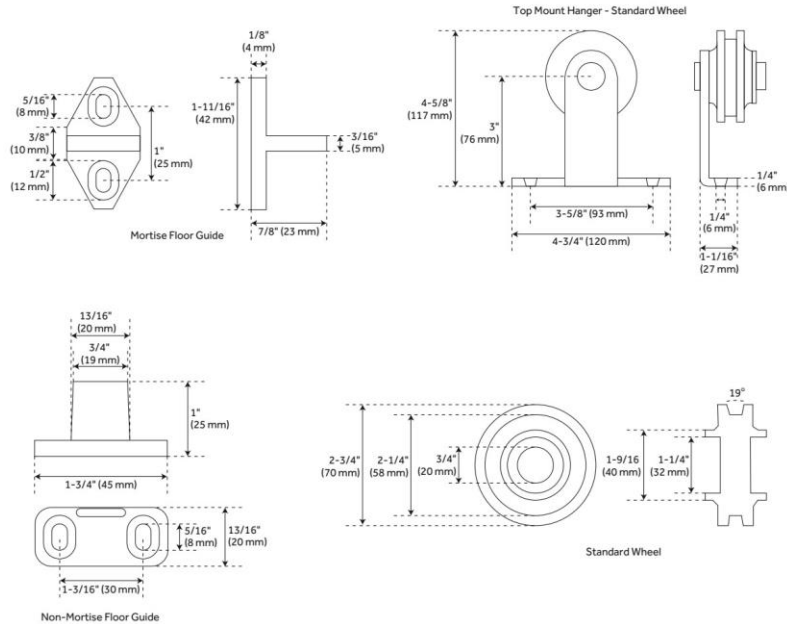

# 120" BOWDEN TOP-MOUNT BARN DOOR HARDWARE KIT

SKU: 950681

Code: HBD5030X120, HBD5911

## FEATURES

Material: Steel

## ADDITIONAL FEATURES

- Black barn door hardware kits are made of steel.
- Stainless steel barn door hardware kit is made of stainless steel.
- For doors up to 60" wide.
- Wheel: 2-3/4" diameter.
- Steel 1-1/4" diameter roller bearings.
- Track Size: 1/4" Steel, 1-1/2" x 60" (2).
- Strap Size: 1/4" Steel, 4" x 1-1/2".
- Optional Soft Close Adapter:
  - Door weight needs to be 66-132 lbs and not exceeding 176 lbs for the soft-close function to work properly.

# 120" BOWDEN TOP-MOUNT BARN DOOR HARDWARE KIT

SKU: 950681

All dimensions and specifications are nominal and may vary. Use actual products for accuracy in critical situations.