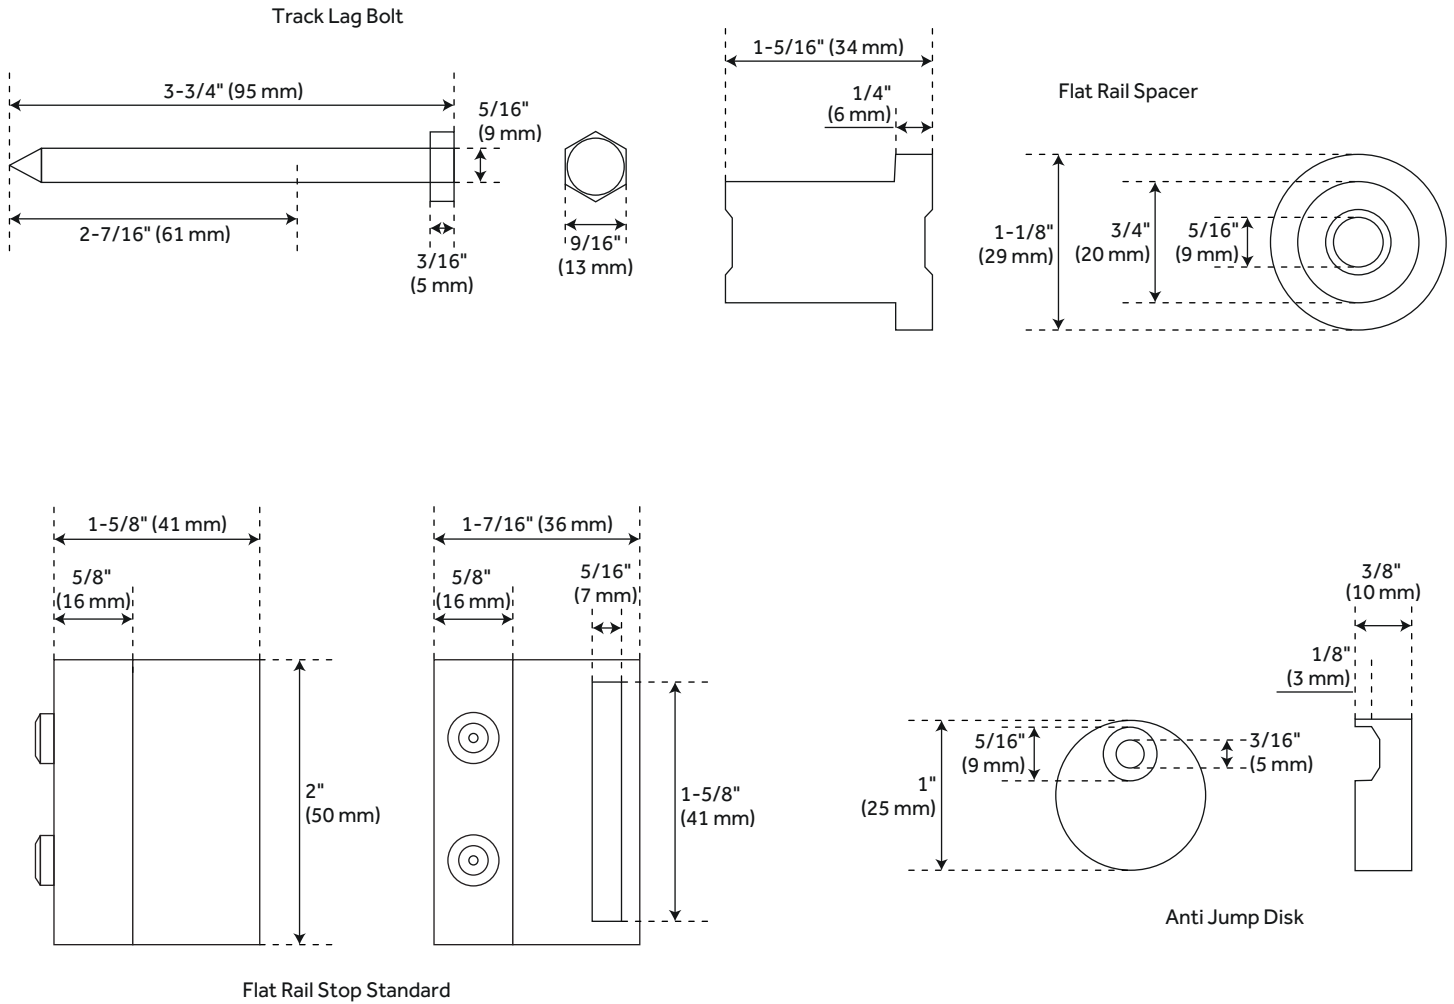

120" BOWDEN TOP-MOUNT BARN DOOR HARDWARE KIT

SKU: 950681

All dimensions and specifications are nominal and may vary. Use actual products for accuracy in critical situations.