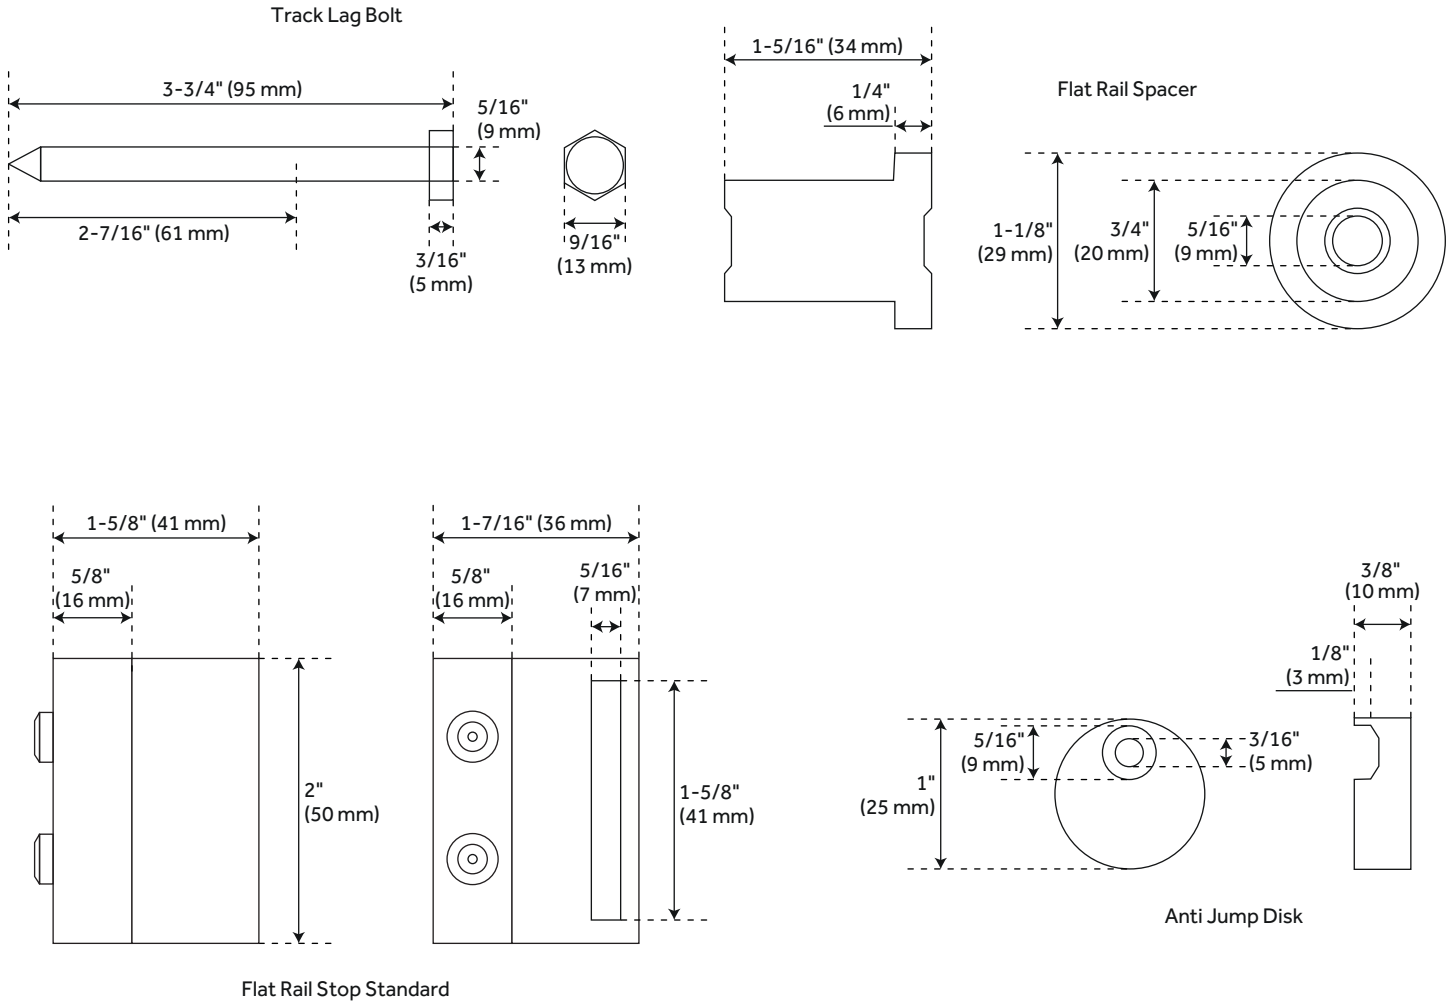

BOWDEN BARN DOOR - SECOND DOOR KIT - TOP MOUNT

SKU: 950681-S

HBD5030DR2

All dimensions and specifications are nominal and may vary. Use actual products for accuracy in critical situations.