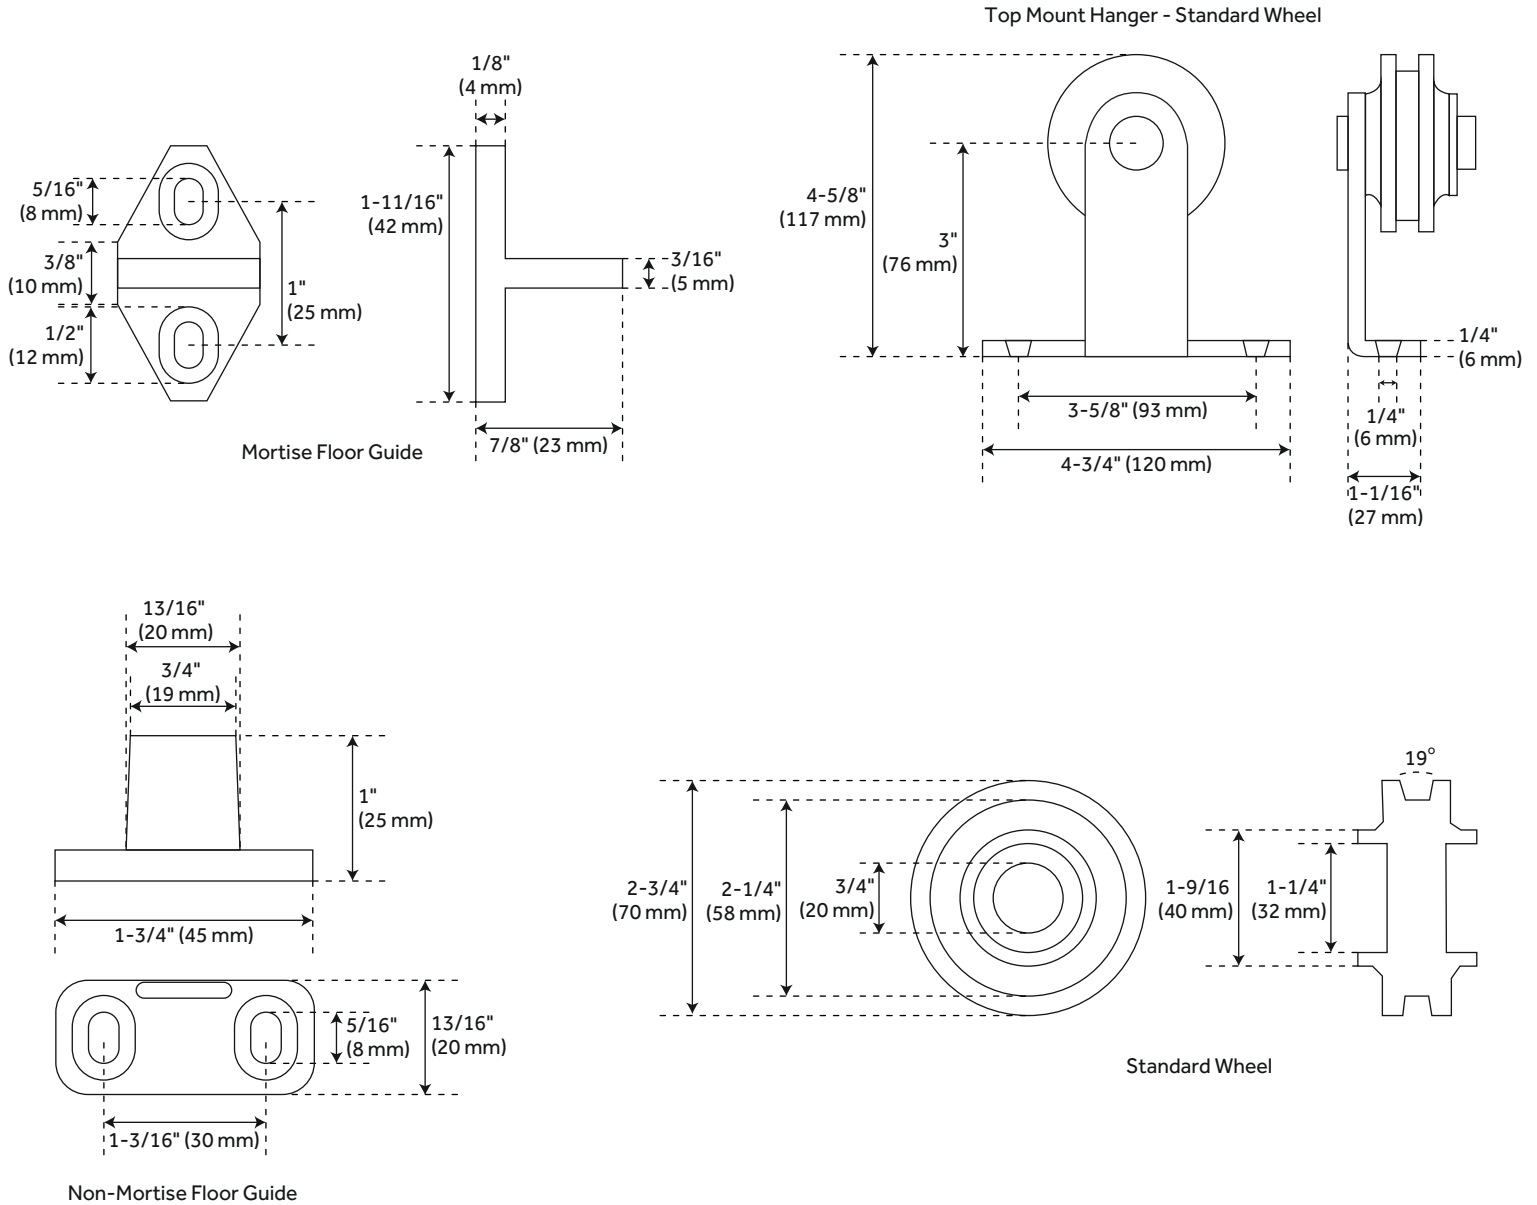

# BOWDEN BARN DOOR - SECOND DOOR KIT - TOP MOUNT

SKU: 950681-S

## FEATURES

Design: Modern  
Material: Steel  
Mounting Hardware Included: Yes  
Mounting Hardware Concealed: No  
Mounts From: Front

# BOWDEN BARN DOOR - SECOND DOOR KIT - TOP MOUNT

SKU: 950681-S  
HBD5030DR2

All dimensions and specifications are nominal and may vary. Use actual products for accuracy in critical situations.