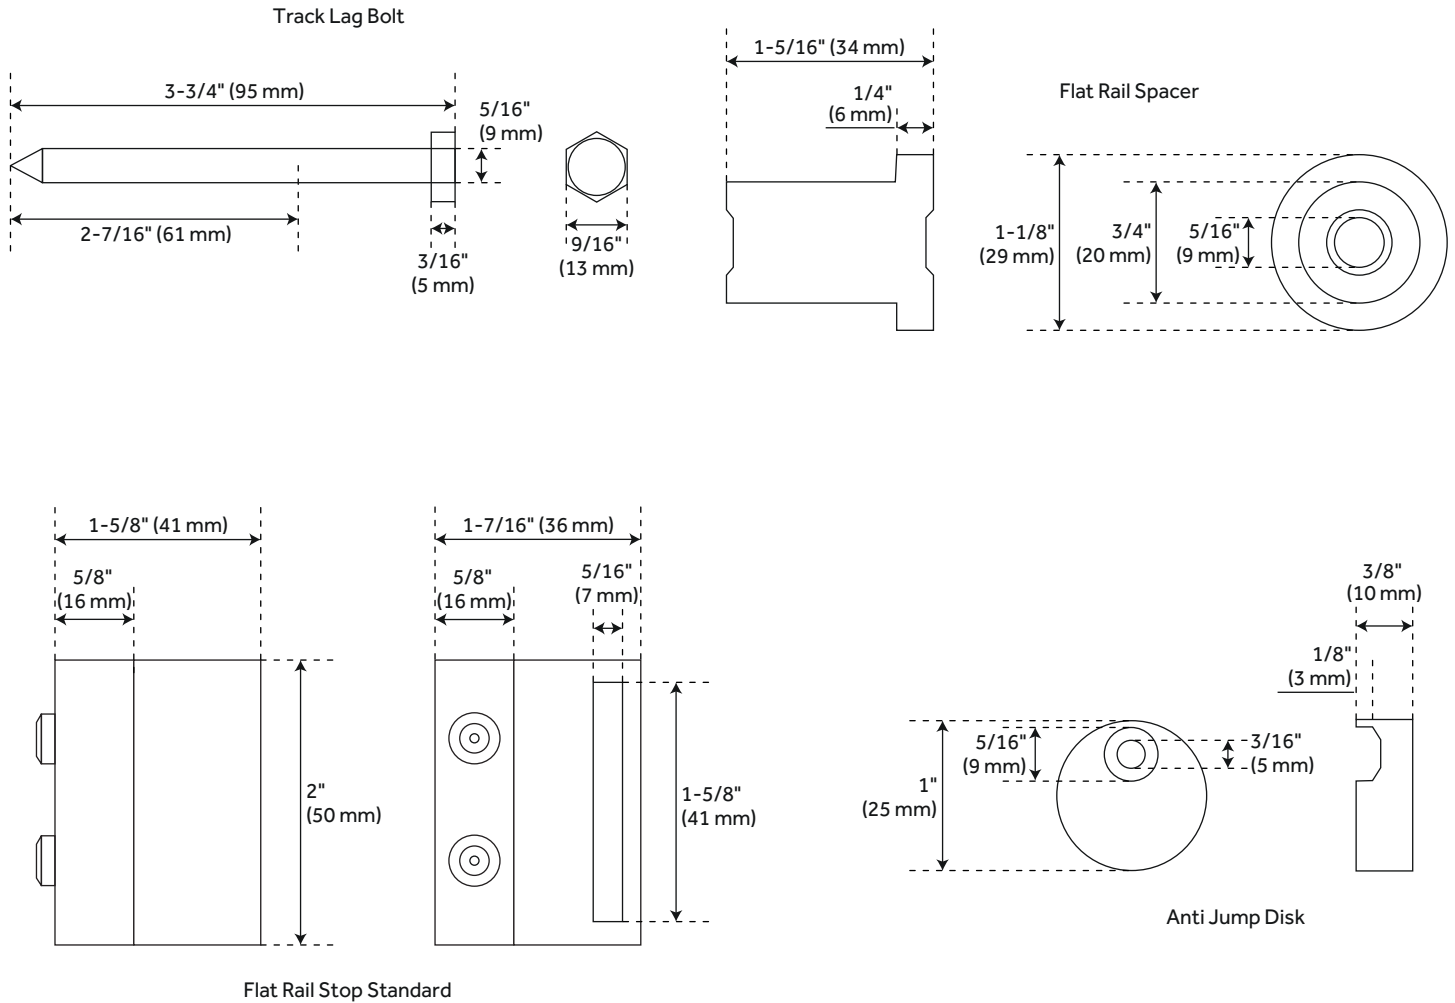

60" BOWDEN TOP-MOUNT BARN DOOR HARDWARE KIT

SKU: 950682

All dimensions and specifications are nominal and may vary. Use actual products for accuracy in critical situations.