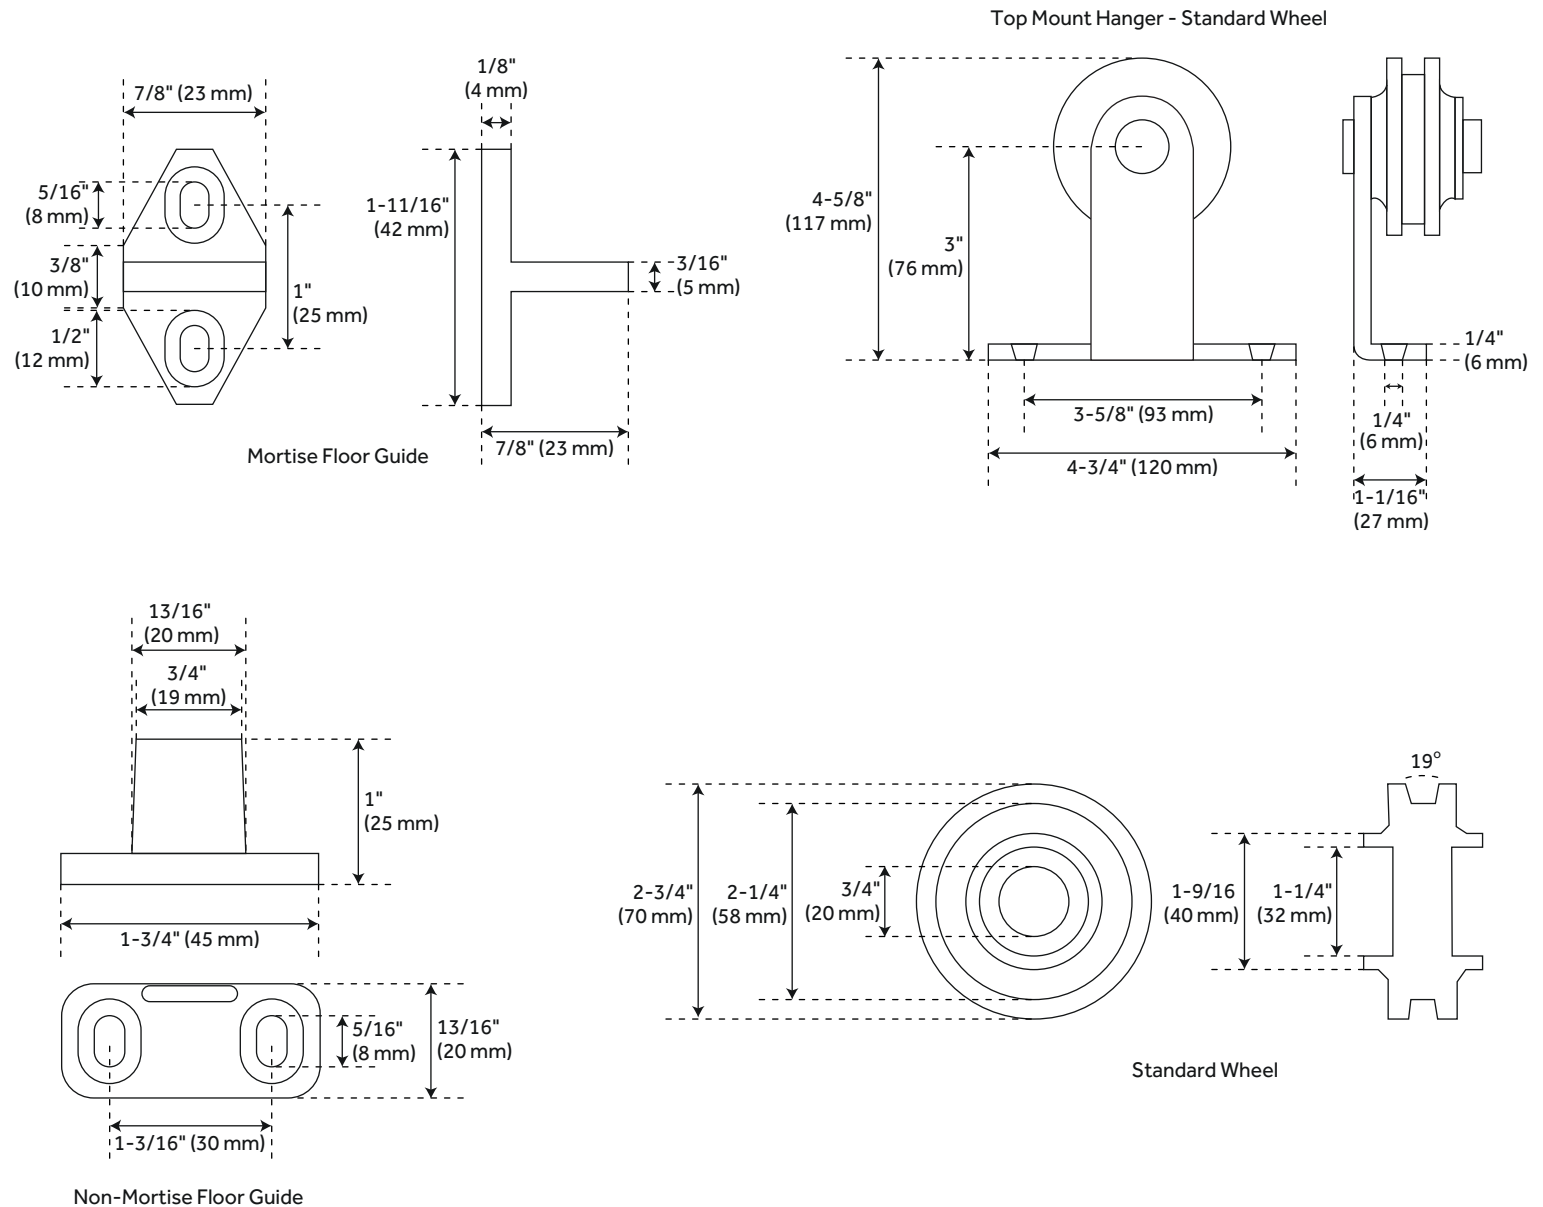

60" BOWDEN TOP-MOUNT BARN DOOR HARDWARE KIT

SKU: 950682

All dimensions and specifications are nominal and may vary. Use actual products for accuracy in critical situations.