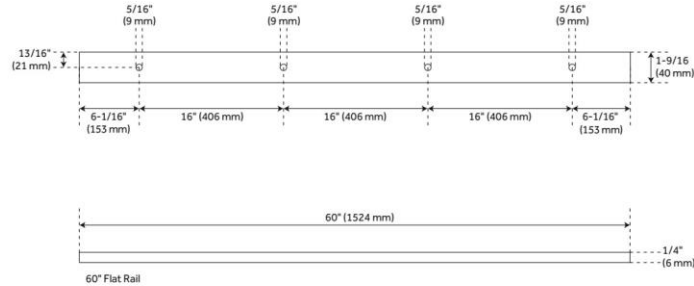

# 60" BOWDEN TOP-MOUNT BARN DOOR HARDWARE KIT

SKU: 950682

Code: HBD5030X60, HBD5911

## ADDITIONAL FEATURES

- Black barn door hardware kits are made of steel.
- Stainless steel barn door hardware kit is made of stainless steel.
- For doors up to 30" wide.
- Wheel: 2-3/4" diameter.
- Steel 1-1/4" diameter roller bearings.
- Track Size: 1/4" Steel, 1-1/2" x 60".
- Strap Size: 1/4" Steel, 4" x 1-1/2".
- Optional Soft Close Adapter:
  - Door weight needs to be 66-132 lbs and not exceeding 176 lbs for the soft-close function to work properly.