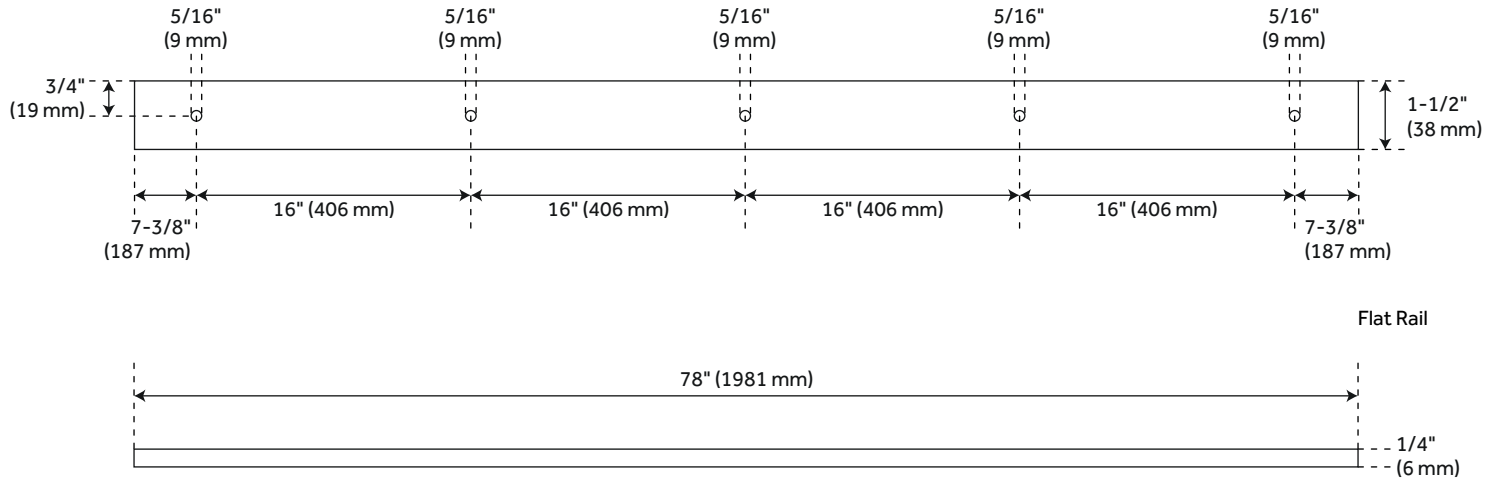

78" KARL BARN DOOR HARDWARE KIT

SKU: 950687

All dimensions and specifications are nominal and may vary. Use actual products for accuracy in critical situations.