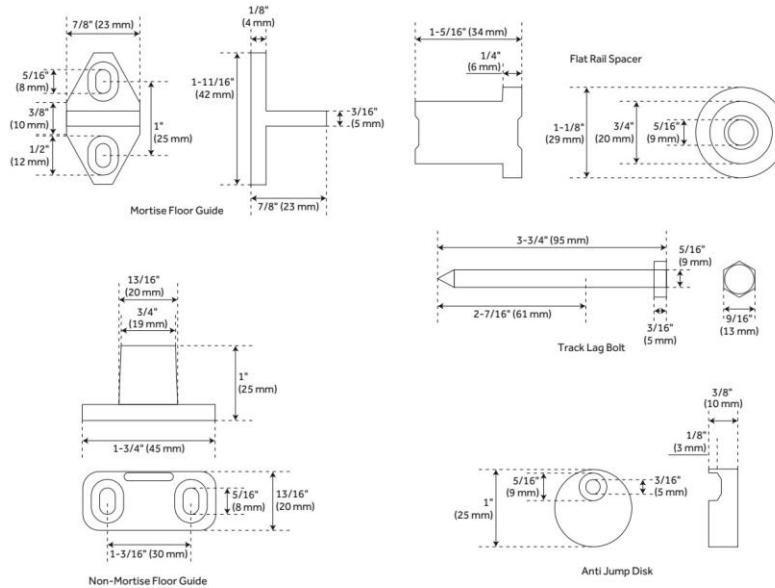

# 78" KARL BARN DOOR HARDWARE KIT

SKU: 950687

Code: HBD5050X78, HBD5911

## ADDITIONAL FEATURES

- Black barn door hardware kits are made of steel.
- Stainless steel barn door hardware kit is made of stainless steel.
- For doors up to 36" wide.
- Roller Wheel: 3-1/4" diameter.
- Steel 2-1/2" diameter roller bearings.
- Track Size: 1/4" Steel, 1-1/2" x 78-3/4".
- Strap Size: 1/4" Steel, 10" X 1".
- Optional Soft Close Adapter:
  - Door weight needs to be 66-132 lbs and not exceeding 176 lbs for the soft-close function to work properly.

# 78" KARL BARN DOOR HARDWARE KIT

SKU: 950687

All dimensions and specifications are nominal and may vary. Use actual products for accuracy in critical situations.