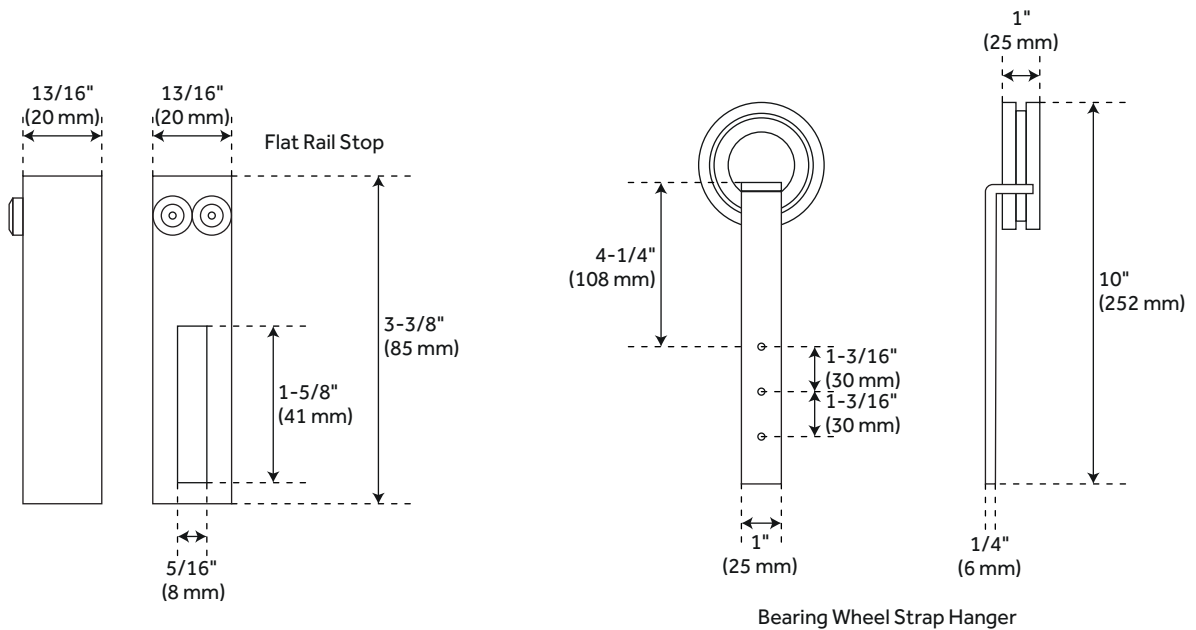

78" KARL BARN DOOR HARDWARE KIT

SKU: 950687

All dimensions and specifications are nominal and may vary. Use actual products for accuracy in critical situations.