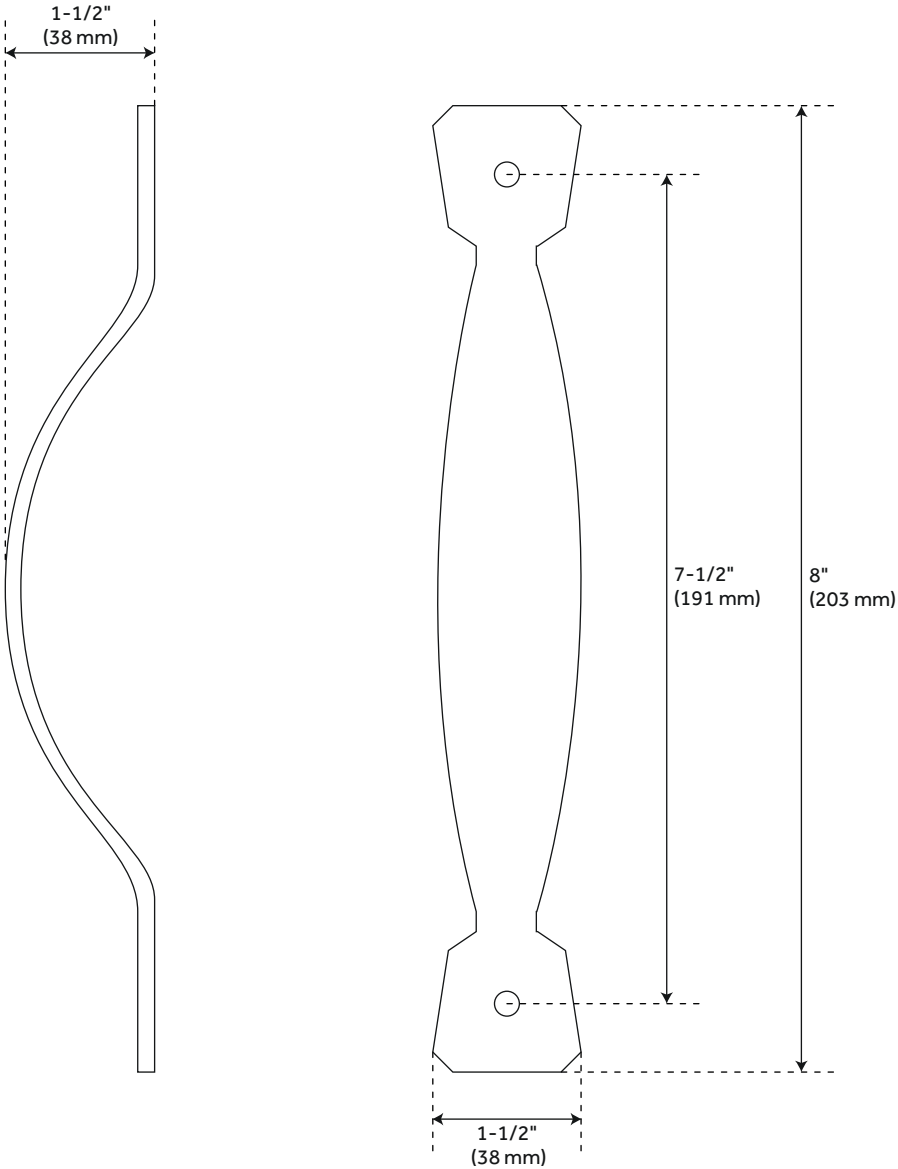

ASCOTT DOOR PULL

SKU: 950689
Code: HBD5800

FEATURES

Material: Steel
Width: 1-1/2"
Height: 8"
Depth: 1-1/2"
Mounting Hardware Included: Yes
Mounting Hardware Concealed: No
Centers: 7-1/2"
Mounts From: Front

REVISED 3/13/2023

ASCOTT DOOR PULL

SKU: 950689

Code: HBD5800

ADDITIONAL FEATURES

REVISED 3/13/2023

ASCOTT DOOR PULL

SKU: 950689

All dimensions and specifications are nominal and may vary. Use actual products for accuracy in critical situations.