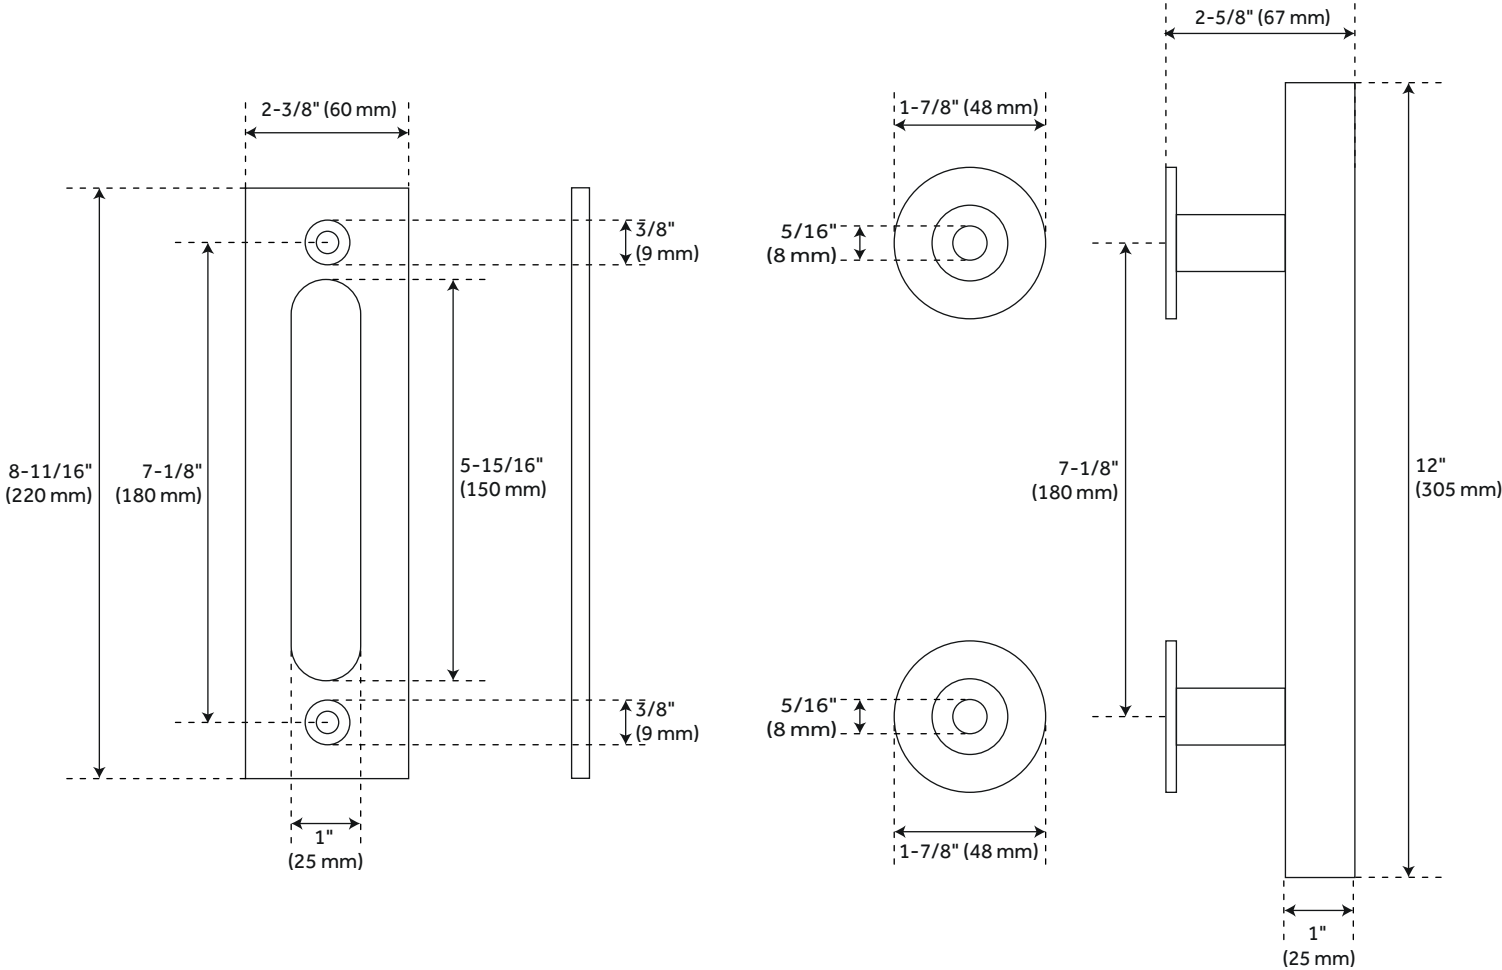

ADLEIGH SLIDING BARN DOOR HANDLE AND PULL SET

SKU: 950690
Code: HBD5830

FEATURES

Material: Steel
Width: 2-3/8"
Height: 11-3/4"
Depth: 2-3/4"
Mounting Hardware Included: Yes
Mounting Hardware Concealed: No
Centers: 7"

REVISED 3/13/2023

ADLEIGH SLIDING BARN DOOR HANDLE AND PULL SET

SKU: 950690

Code: HBD5830

ADDITIONAL FEATURES

Sold individually.

REVISED 3/13/2023

ADLEIGH SLIDING BARN DOOR HANDLE AND PULL SET

SKU: 950690

All dimensions and specifications are nominal and may vary. Use actual products for accuracy in critical situations.