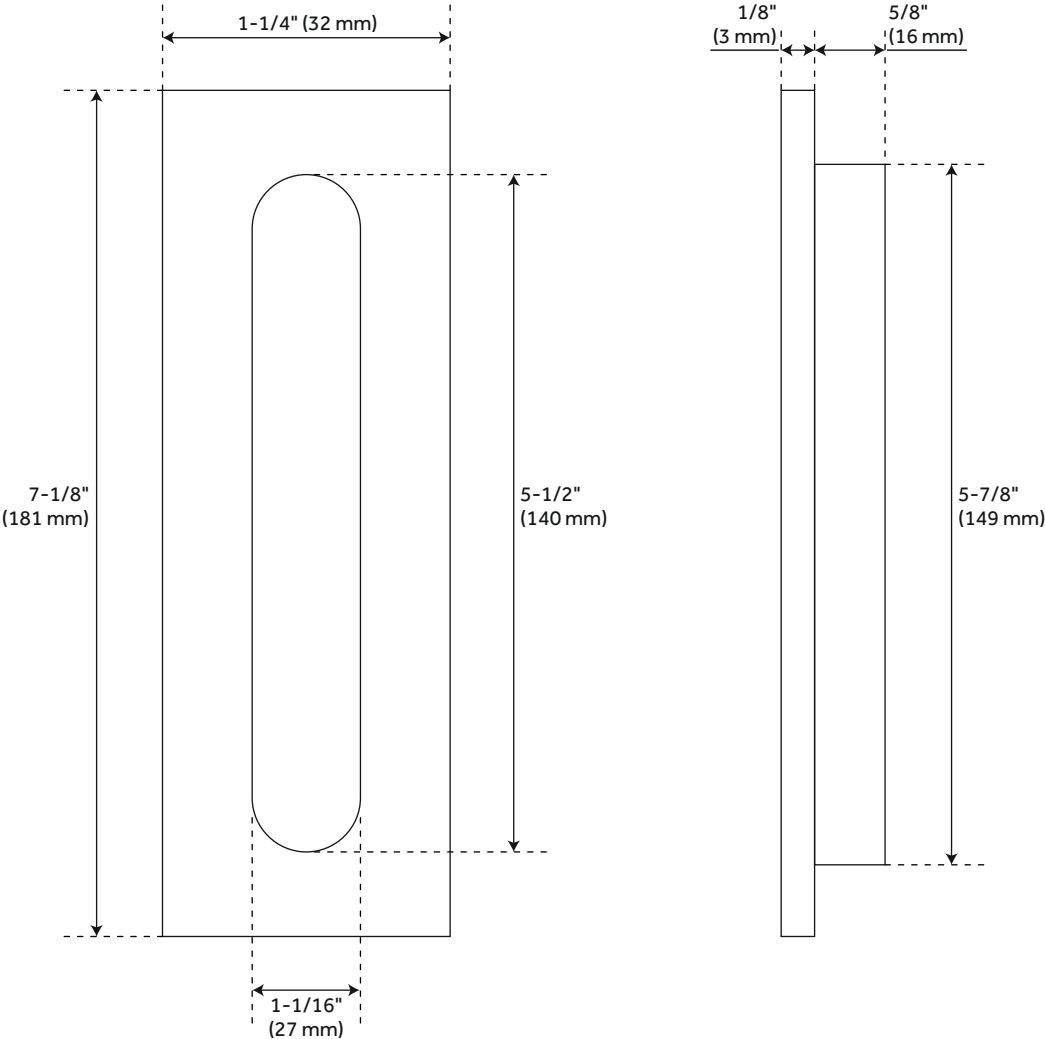

JODIE RECESSED BARN DOOR PULL

SKU: 950691
Code: HBD5840

FEATURES

- Design: Traditional
- Material: Steel
- Width: 2-3/8"
- Height: 7"
- Depth: 5/8"
- Mounting Hardware Included: Yes
- Mounting Hardware Concealed: Yes

REVISED 3/13/2023

JODIE RECESSED BARN DOOR PULL

SKU: 950691
Code: HBD5840

ADDITIONAL FEATURES

REVISED 3/13/2023

JODIE RECESSED BARN DOOR PULL

SKU: 950691

All dimensions and specifications are nominal and may vary. Use actual products for accuracy in critical situations.