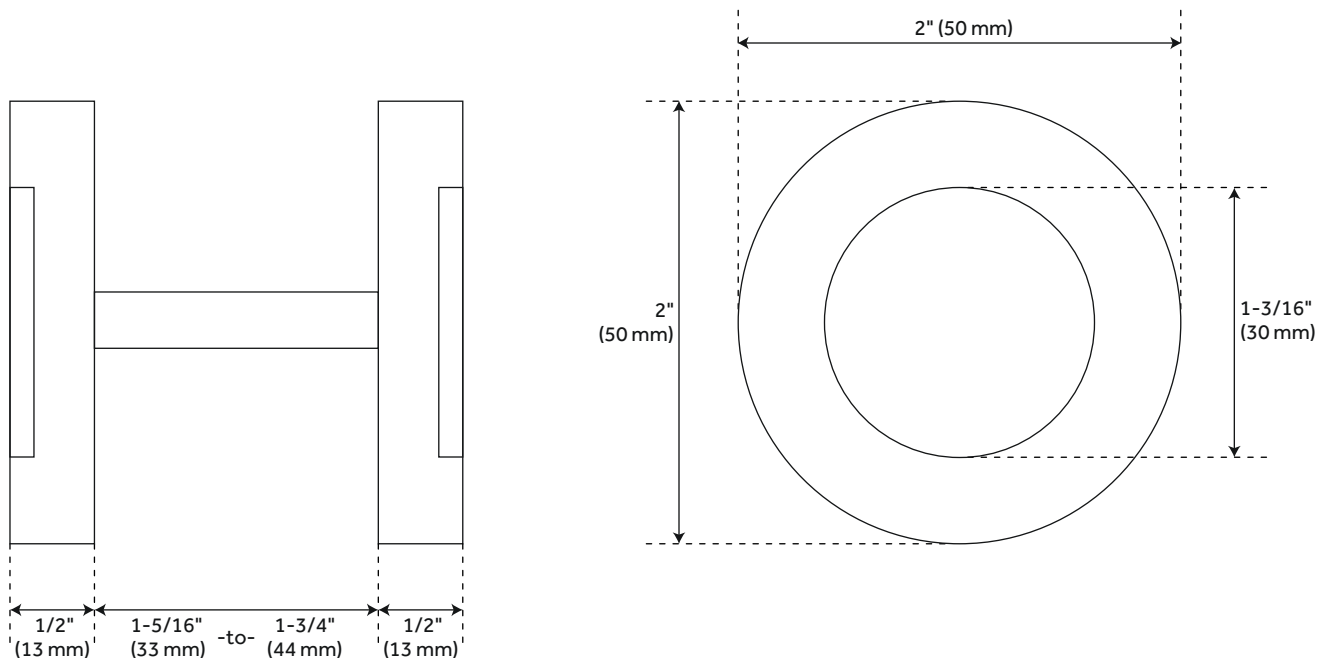

KAPLAND ROUND BARN DOOR SURFACE PULL

SKU: 950692
Code: HBD5842

FEATURES

Design: Modern
Material: Steel
Length: 2"
Width: 2"
Depth: 1/2"
Mounting Hardware Included: Yes
Mounting Hardware Concealed: Yes
Mounts From: Front

REVISED 3/13/2023

KAPLAND ROUND BARN DOOR SURFACE PULL

SKU: 950692

Code: HBD5842

ADDITIONAL FEATURES

REVISED 3/13/2023

KAPLAND ROUND BARN DOOR SURFACE PULL

SKU: 950692

All dimensions and specifications are nominal and may vary. Use actual products for accuracy in critical situations.