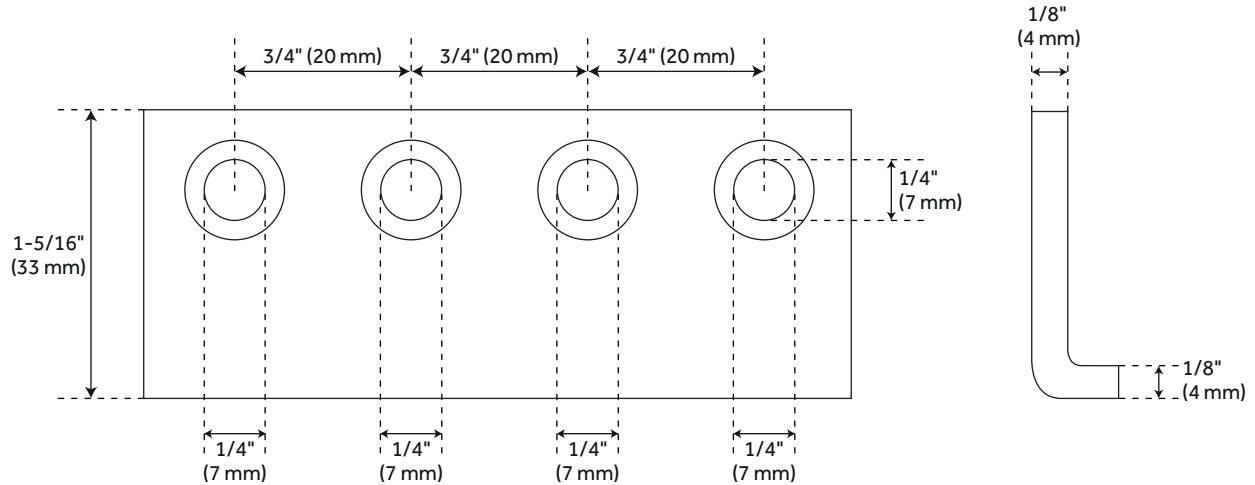

BARN DOOR RAIL JOINER - FLAT RAIL

SKU: 950693

All dimensions and specifications are nominal and may vary. Use actual products for accuracy in critical situations.