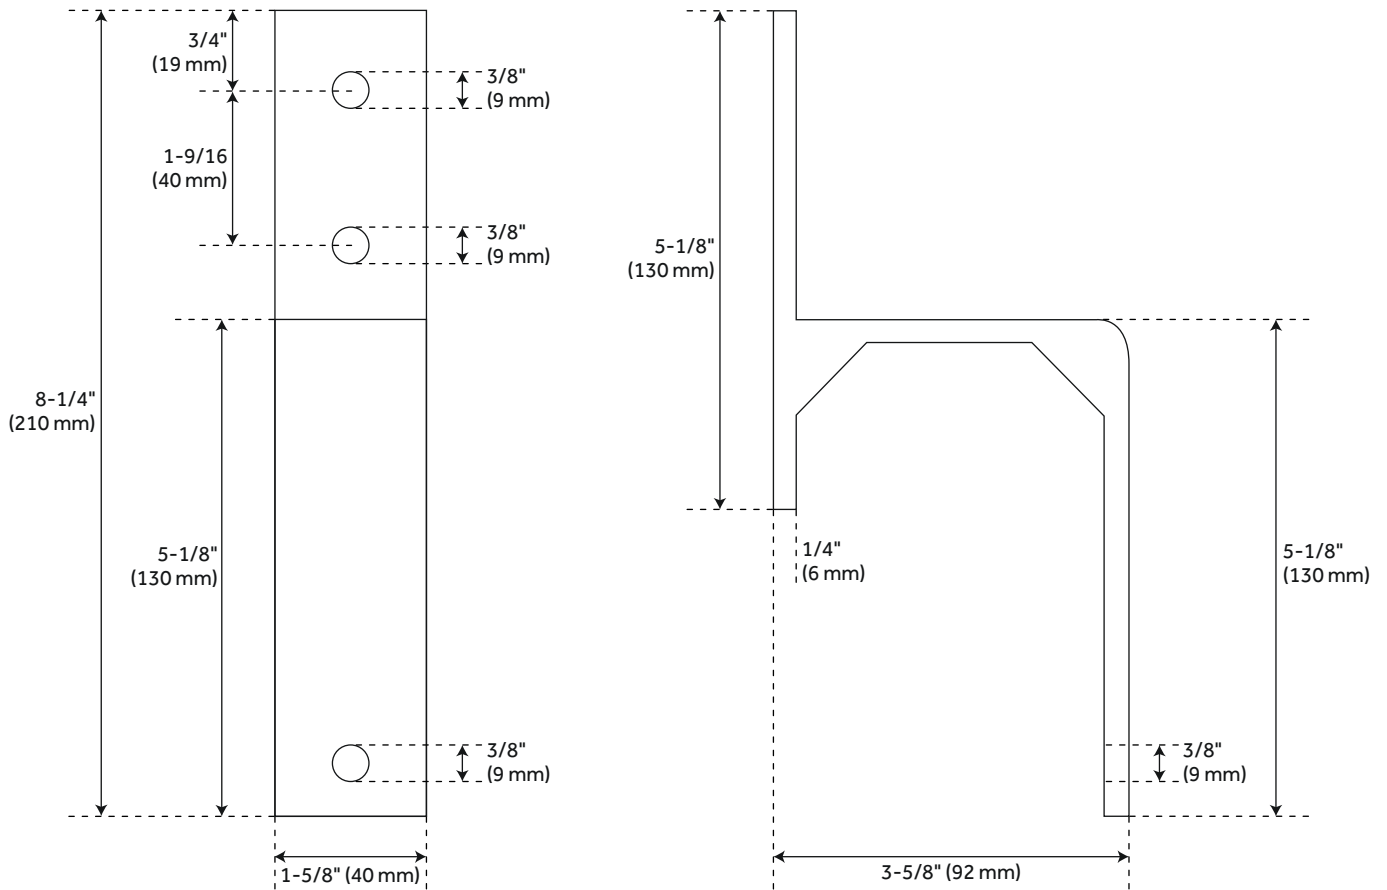

BARN DOOR BYPASS BRACKET

SKU: 950695
Code: HBD5920

FEATURES

Material: Steel
Width: 1-5/8"
Height: 8-1/4"
Depth: 3-5/8"
Mounting Hardware Included: Yes

REVISED 4/3/2023

BARN DOOR BYPASS BRACKET

SKU: 950695

Code: HBD5920

ADDITIONAL FEATURES

- Used to hang one rail in front of another.
- Use with large wheel hangers
- Includes mounting hardware.

REVISED 4/3/2023

BARN DOOR BYPASS BRACKET

SKU: 950695

All dimensions and specifications are nominal and may vary. Use actual products for accuracy in critical situations.