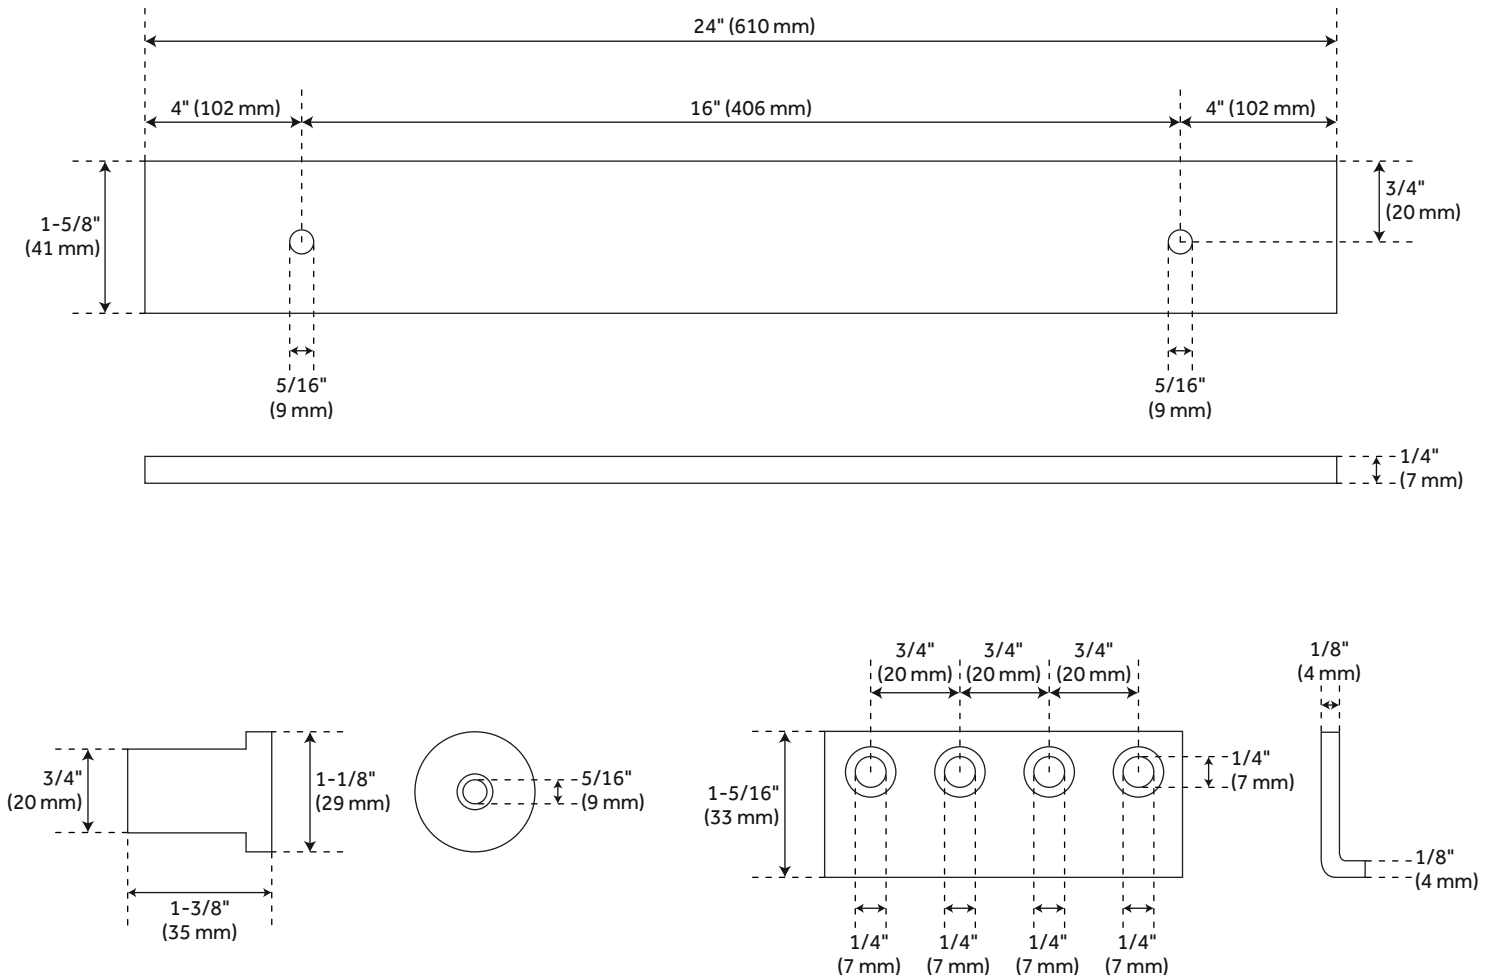

24" BARN DOOR RAIL EXTENSION KIT

SKU: 950697

All dimensions and specifications are nominal and may vary. Use actual products for accuracy in critical situations.