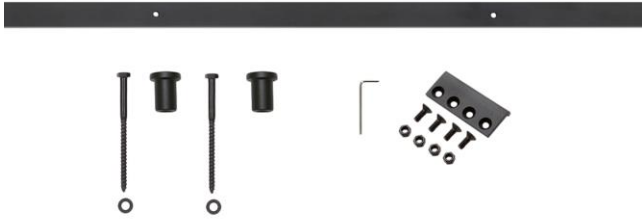

# 24" BARN DOOR RAIL EXTENSION KIT

SKU: 950697  
Code: HBD5940

## FEATURES

Material: Steel  
Width: 24"  
Height: 1-5/8"  
Depth: 1-3/8"  
Mounting Hardware Included: Yes

REVISED 4/3/2023