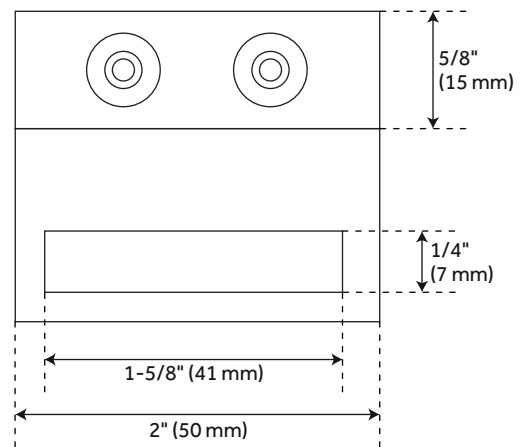

STANDARD BARN DOOR STOP - PAIR

SKU: 950698
Code: HBD5960

FEATURES

Material: Steel
Width: 1-5/8"
Height: 2"
Depth: 1-1/2"
Mounting Hardware Included: Yes

REVISED 4/3/2023

STANDARD BARN DOOR STOP - PAIR

SKU: 950698

Code: HBD5960

ADDITIONAL FEATURES

- For use with standard wheel rollers.

REVISED 4/3/2023

STANDARD BARN DOOR STOP - PAIR

SKU: 950698

All dimensions and specifications are nominal and may vary. Use actual products for accuracy in critical situations.