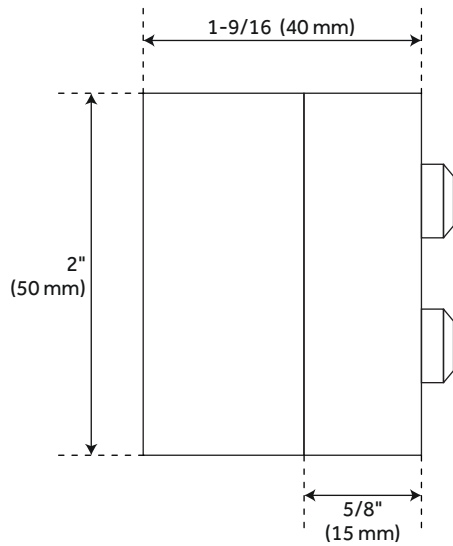

STANDARD BARN DOOR STOP - PAIR

SKU: 950698
Code: HBD5960

FEATURES

Material: Steel
Width: 1-5/8"
Height: 2"
Depth: 1-1/2"
Mounting Hardware Included: Yes

REVISED 4/3/2023

STANDARD BARN DOOR STOP - PAIR

SKU: 950698

Code: HBD5960

ADDITIONAL FEATURES

- For use with standard wheel rollers.

REVISED 4/3/2023

STANDARD BARN DOOR STOP - PAIR

SKU: 950698

All dimensions and specifications are nominal and may vary. Use actual products for accuracy in critical situations.