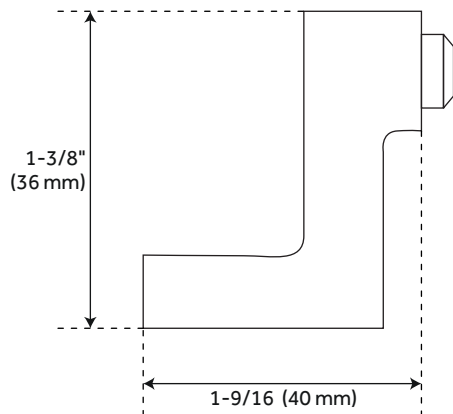

STANDARD BARN DOOR STOP - PAIR

SKU: 950698
Code: HBD5960

FEATURES

Material: Steel
Width: 1-5/8"
Height: 2"
Depth: 1-1/2"
Mounting Hardware Included: Yes

REVISED 4/3/2023

STANDARD BARN DOOR STOP - PAIR

SKU: 950698

Code: HBD5960

ADDITIONAL FEATURES

- For use with standard wheel rollers.

REVISED 4/3/2023

STANDARD BARN DOOR STOP - PAIR

SKU: 950698

All dimensions and specifications are nominal and may vary. Use actual products for accuracy in critical situations.