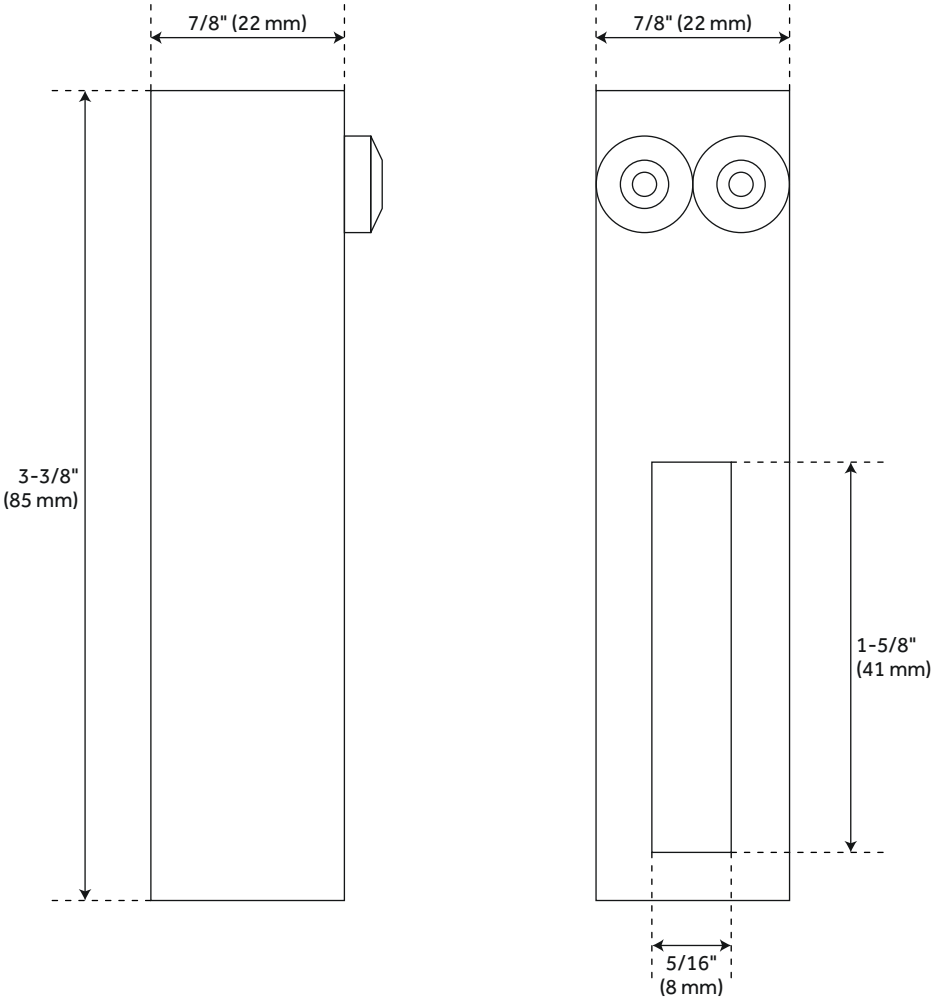

TALL BARN DOOR STOP - PAIR

SKU: 950699
Code: HBD5961

FEATURES

Material: Steel
Width: 7/8"
Height: 3-3/8"
Depth: 7/8"
Mounting Hardware Included: Yes

REVISED 4/3/2023

TALL BARN DOOR STOP - PAIR

SKU: 950699

Code: HBD5961

ADDITIONAL FEATURES

- For use with open bearing style hangers.

REVISED 4/3/2023

TALL BARN DOOR STOP - PAIR

SKU: 950699

All dimensions and specifications are nominal and may vary. Use actual products for accuracy in critical situations.