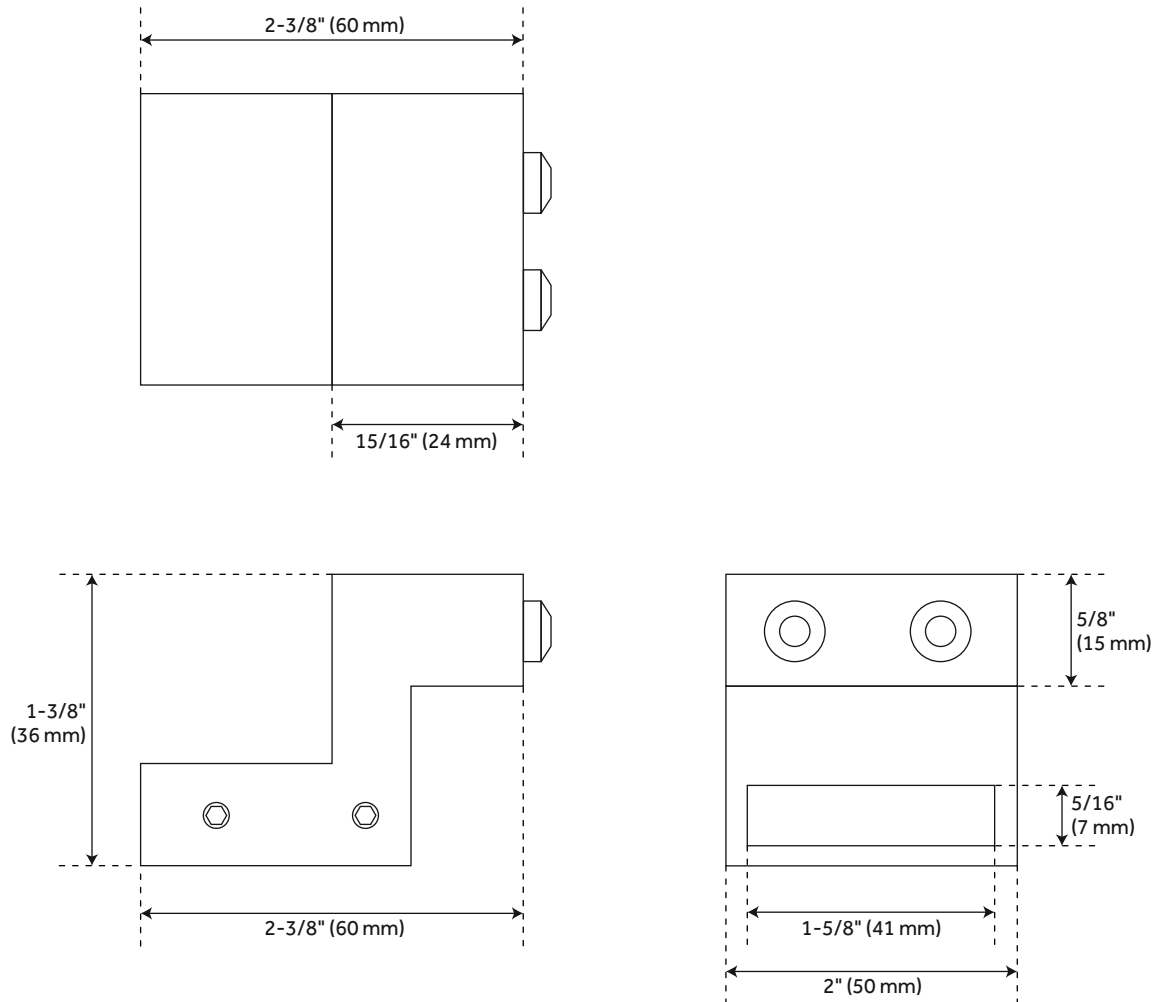

LARGE BARN DOOR STOP - PAIR

SKU: 950700

All dimensions and specifications are nominal and may vary. Use actual products for accuracy in critical situations.