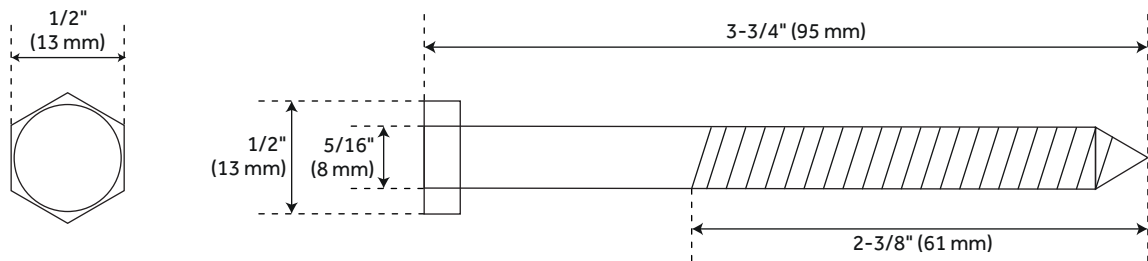

BARN DOOR RAIL STANDOFF SPACER

SKU: 950701
Code: HBD5964

FEATURES

Material: Steel
Width: 1/2"
Height: 3-3/4"
Depth: 1/2"
Mounting Hardware Included: Yes

REVISED 4/3/2023

BARN DOOR RAIL STANDOFF SPACER

SKU: 950701

Code: HBD5964

ADDITIONAL FEATURES

- Extra stand off for flat rails.

REVISED 4/3/2023

BARN DOOR RAIL STANDOFF SPACER

SKU: 950701

All dimensions and specifications are nominal and may vary. Use actual products for accuracy in critical situations.