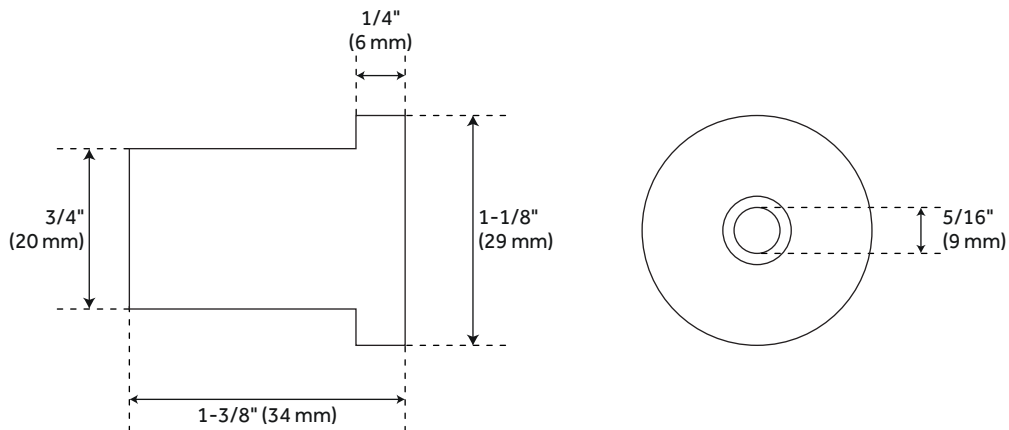

BARN DOOR RAIL STANDOFF SPACER

SKU: 950701
Code: HBD5964

FEATURES

Material: Steel
Width: 1/2"
Height: 3-3/4"
Depth: 1/2"
Mounting Hardware Included: Yes

REVISED 4/3/2023

BARN DOOR RAIL STANDOFF SPACER

SKU: 950701

Code: HBD5964

ADDITIONAL FEATURES

- Extra stand off for flat rails.

REVISED 4/3/2023

BARN DOOR RAIL STANDOFF SPACER

SKU: 950701

All dimensions and specifications are nominal and may vary. Use actual products for accuracy in critical situations.