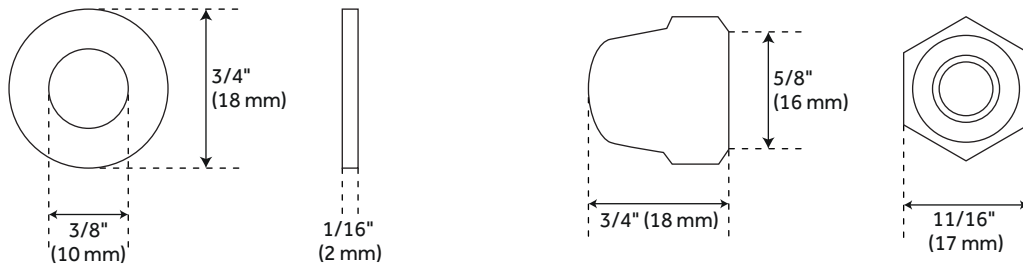

1-3/8" BARN DOOR HANGER BOLT

SKU: 950702

Code: HBD5967

FEATURES

Material: Steel

Length: 1-3/8"

Mounting Hardware Included: Yes

REVISED 4/3/2023

1-3/8" BARN DOOR HANGER BOLT

SKU: 950702

Code: HBD5967

ADDITIONAL FEATURES

- Replacement Bolts for the bolt that goes through the hanger in 1-3/8" Thick Door.
- Includes bolt washer and cap nut.

REVISED 4/3/2023

1-2/8" BARN DOOR HANGER BOLT

SKU: 950702

All dimensions and specifications are nominal and may vary. Use actual products for accuracy in critical situations.