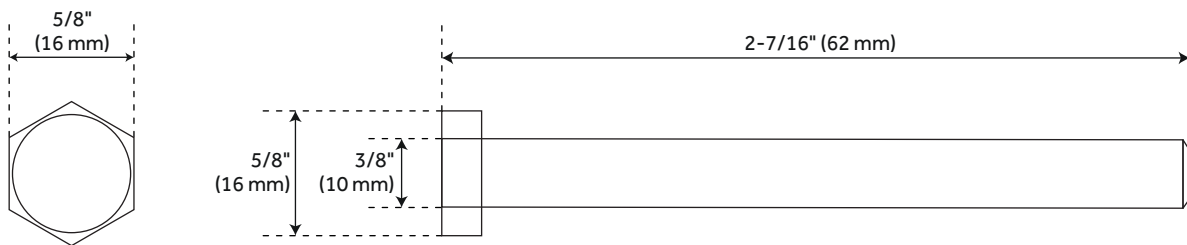

1-2/8" BARN DOOR HANGER BOLT

SKU: 950702

All dimensions and specifications are nominal and may vary. Use actual products for accuracy in critical situations.