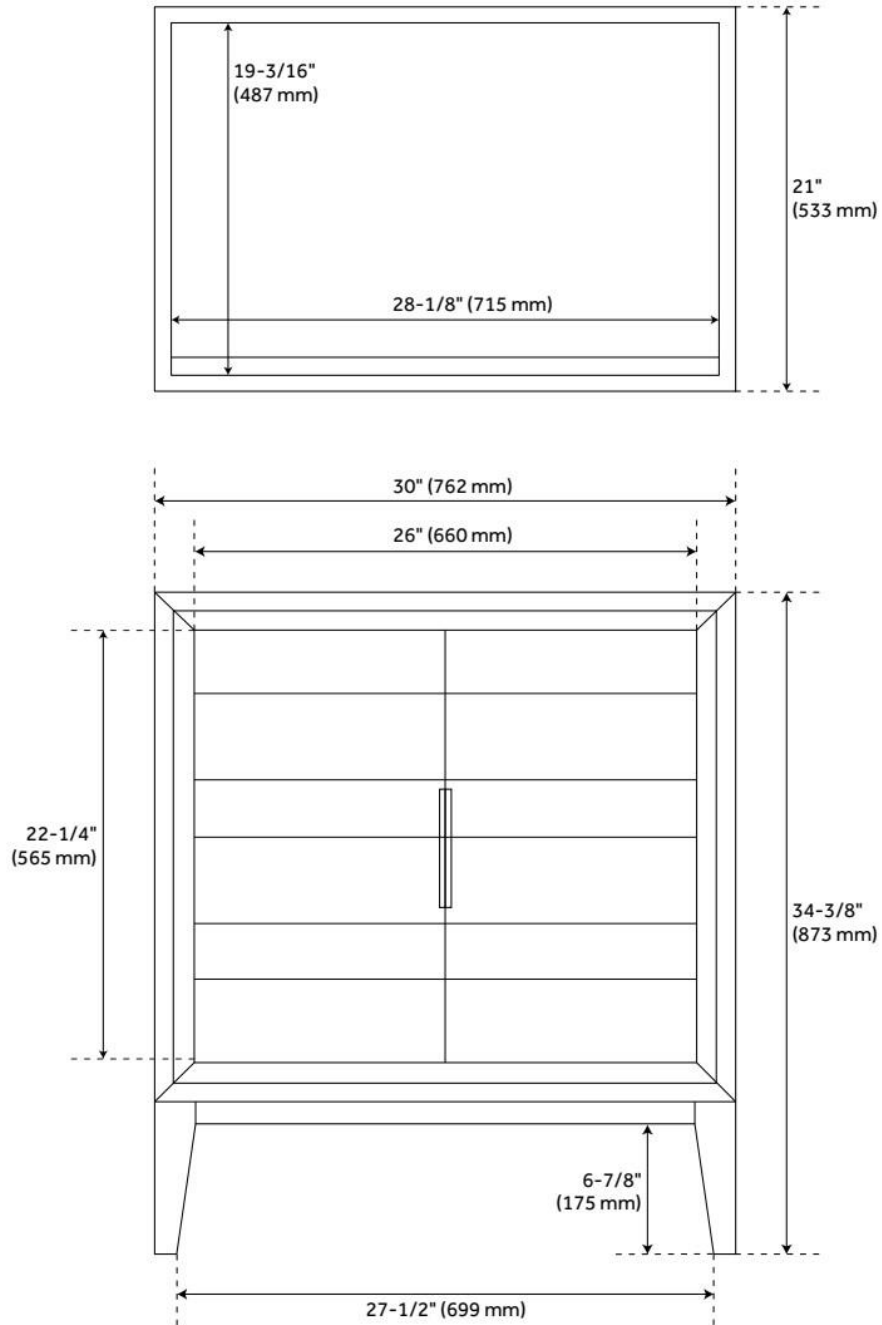

30" ALISO TEAK VANITY FOR UNDERMOUNT SINK - NATURAL TEAK

SKU: 950705

Code: SH459151, SH459152, SH459147, SH459150, SH459145

REVISED 8/5/2024