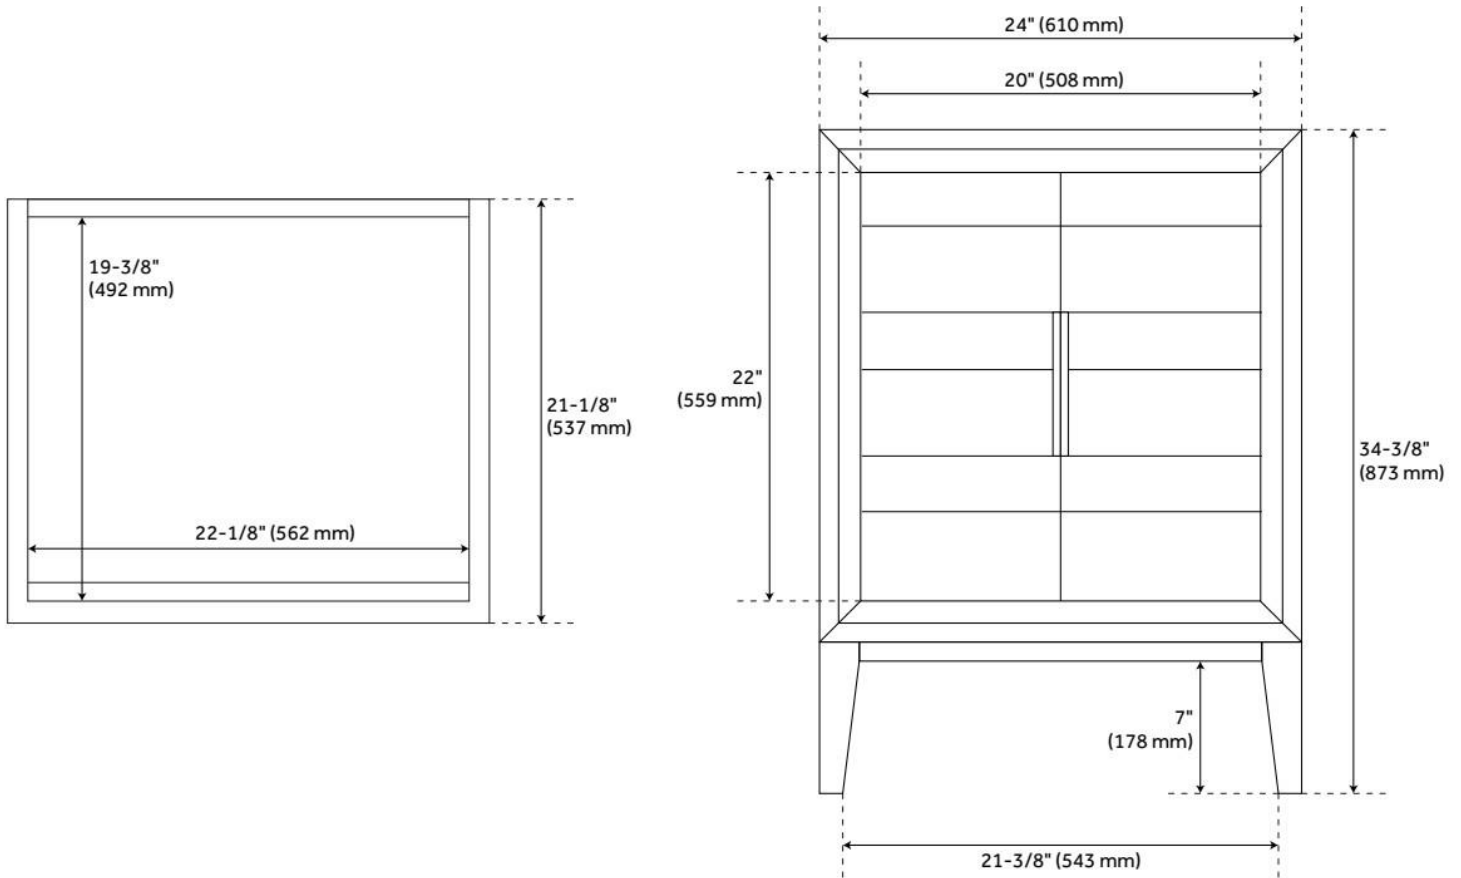

24" ALISO TEAK VANITY FOR RECTANGULAR UNDERMOUNT SINK - NATURAL TEAK

SKU: 950706-24-RUMB

Code: SH482537, SH482538, SH482539, SH482540, SH482541, SH482542, SH482543, SH482544, SH482545, SH482547

FEATURES

Material: Teak
Product Finish: Natural Teak
Number of Doors: 2
Soft-Close Hinges: Yes
Adjustable Shelves: Yes
Hardware Finish: Black
Built-In Adjusters: Yes

LISTED ID: 506894

ADDITIONAL FEATURES

- Includes a matching backsplash and a white porcelain sink.
- Granite is A-grade. Polished Carrara Marble is sourced from Italy.
- Each stone top is carved from a single piece of stone and will feature natural variations.
- See Installation Instructions for directions to attach the vanity top and sink.
- All dimensions are ($\pm 1/2''$).
- [Wood finish samples available.](#)

REVISED 8/5/2024

24" ALISO TEAK VANITY FOR RECTANGULAR UNDERMOUNT SINK - NATURAL TEAK

SKU: 950706-24-RUMB

Code: SH482537, SH482538, SH482539, SH482540, SH482541, SH482542, SH482543, SH482544, SH482545, SH482547