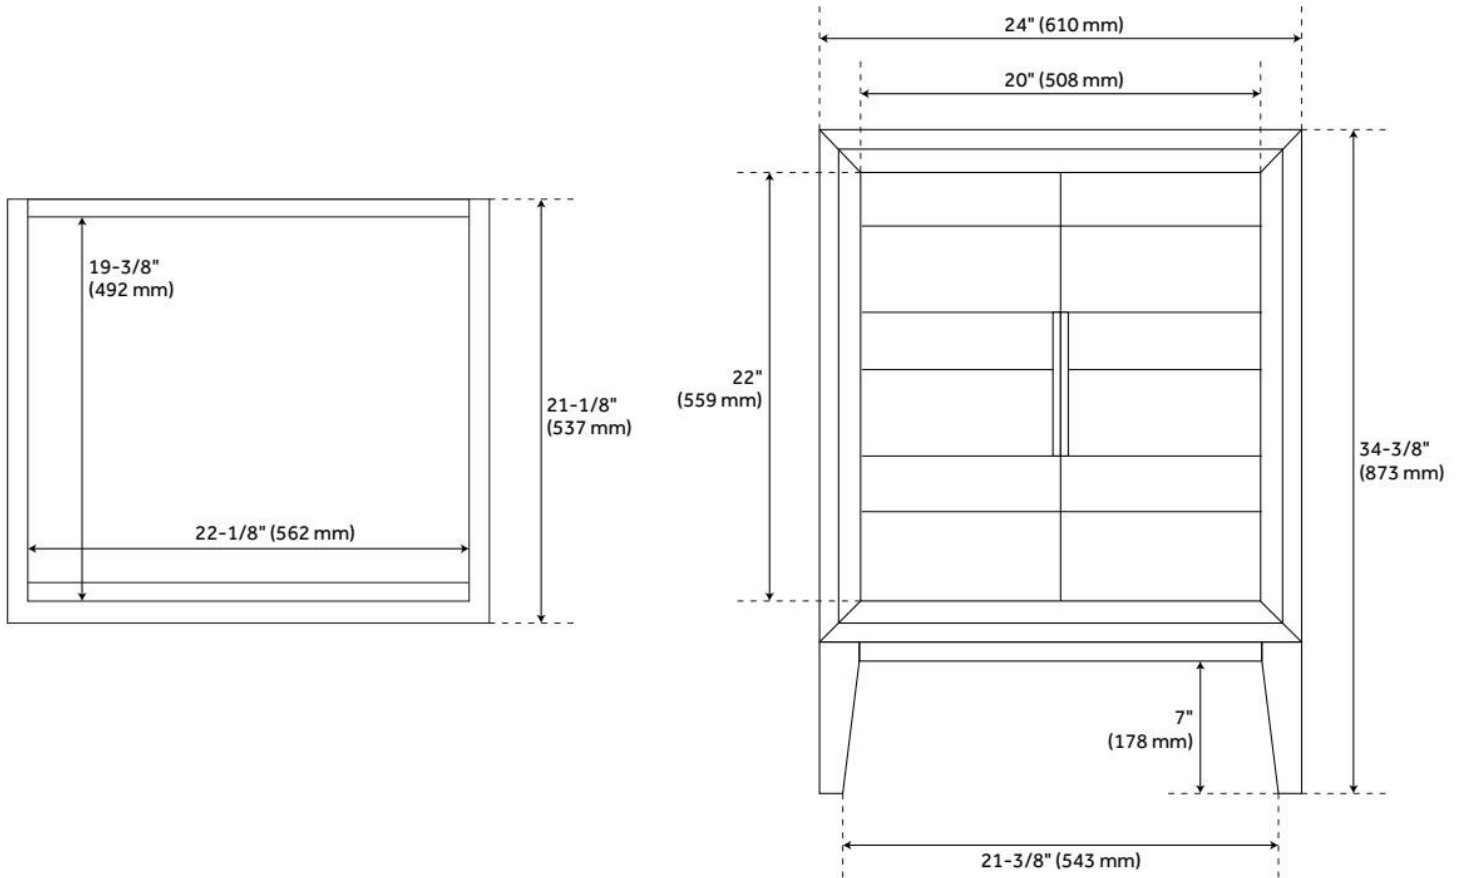

24" ALISO TEAK VANITY FOR RECTANGULAR UNDERMOUNT SINK - NATURAL TEAK

SKU: 950706-24-RUMB

Code: SH482537, SH482538, SH482539, SH482540, SH482541, SH482542, SH482543, SH482544, SH482545, SH482547, SH559060

REVISED 11/26/2024