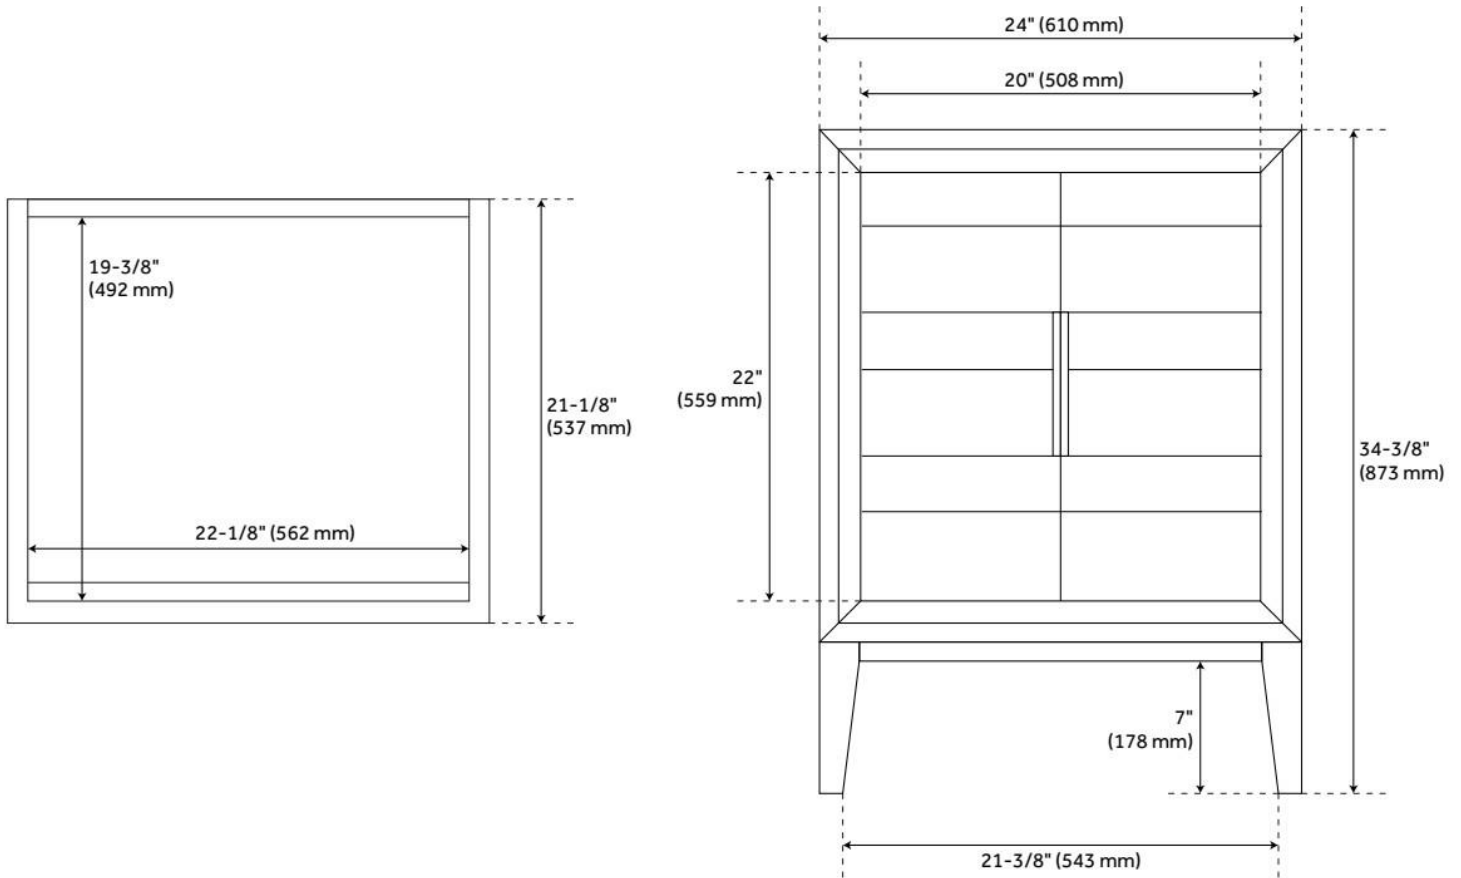

24" ALISO TEAK VANITY WITH UNDERMOUNT SINK - NATURAL TEAK

SKU: 950706-24-UM

Code: SH482532, SH482533, SH482534, SH482535, SH482536

FEATURES

Material: Teak
Product Finish: Natural Teak
Number of Doors: 2
Soft-Close Hinges: Yes
Adjustable Shelves: Yes
Hardware Finish: Black
Built-In Adjusters: Yes

LISTED ID: 506895

ADDITIONAL FEATURES

- Includes a matching backsplash and a white porcelain sink.
- Granite is A-grade. Polished Carrara Marble is sourced from Italy.
- Each stone top is carved from a single piece of stone and will feature natural variations.
- See Installation Instructions for directions to attach the vanity top and sink.
- All dimensions are ($\pm 1/2''$).
- [Wood finish samples available.](#)

REVISED 8/2/2024

24" ALISO TEAK VANITY WITH UNDERMOUNT SINK - NATURAL TEAK

SKU: 950706-24-UM

Code: SH482532, SH482533, SH482534, SH482535, SH482536

REVISED 8/2/2024