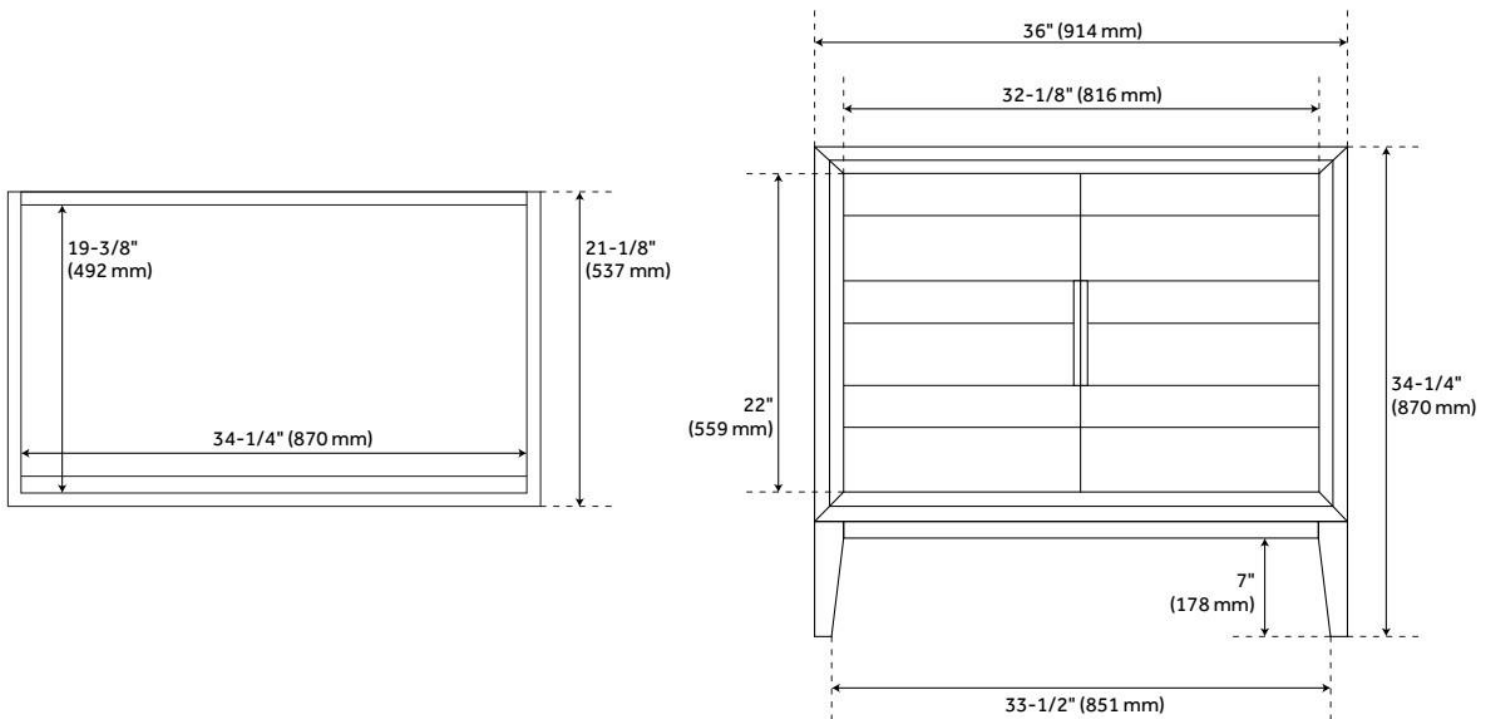

36" ALISO TEAK VANITY WITH RECTANGULAR UNDERMOUNT SINK - NATURAL TEAK

SKU: 950706-36-RUMB

Code: SH482553, SH482554, SH482555, SH482556, SH482557, SH482558, SH482559, SH482560, SH482563

FEATURES

Material: Teak
Product Finish: Natural Teak
Number of Doors: 2
Soft-Close Hinges: Yes
Adjustable Shelves: Yes
Hardware Finish: Black
Built-In Adjusters: Yes

ASME A112.19.2/CSA B45.1, Massachusetts Accepted, LISTED ID: 506897

ADDITIONAL FEATURES

- Includes a matching backsplash and a white porcelain sink.
- Granite is A-grade. Polished Carrara Marble is sourced from Italy.
- Each stone top is carved from a single piece of stone and will feature natural variations.
- See Installation Instructions for directions to attach the vanity top and sink.
- All dimensions are ($\pm 1/2"$).
- [Wood finish samples available.](#)

REVISED 8/2/2024

36" ALISO TEAK VANITY WITH RECTANGULAR UNDERMOUNT SINK - NATURAL TEAK

SKU: 950706-36-RUMB

Code: SH482553, SH482554, SH482555, SH482556, SH482557, SH482558, SH482559, SH482560, SH482563

REVISED 8/2/2024