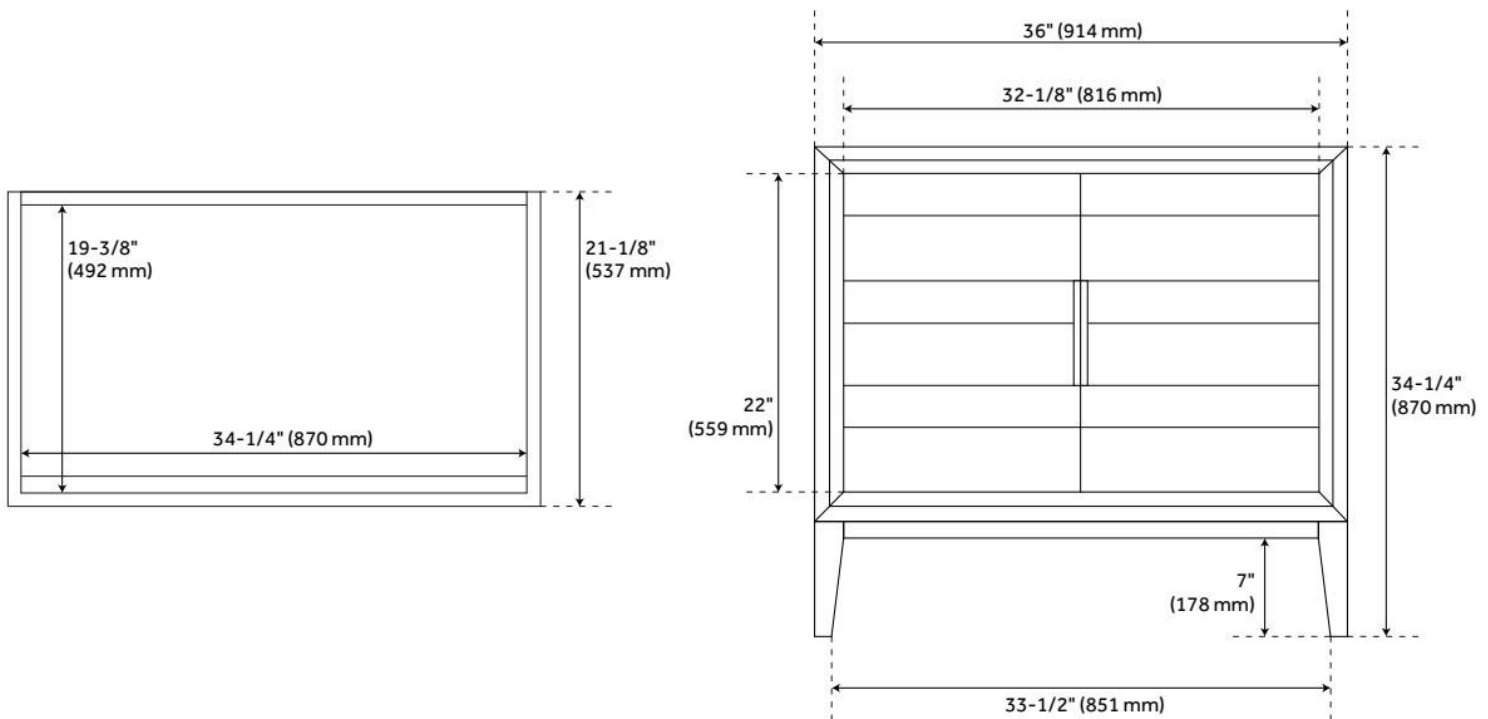

36" ALISO TEAK VANITY WITH RECTANGULAR UNDERMOUNT SINK - NATURAL TEAK

SKU: 950706-36-RUMB

Code: SH482553, SH482554, SH482555, SH482556, SH482557, SH482558, SH482559, SH482560, SH482563, SH559090

REVISED 11/27/2024