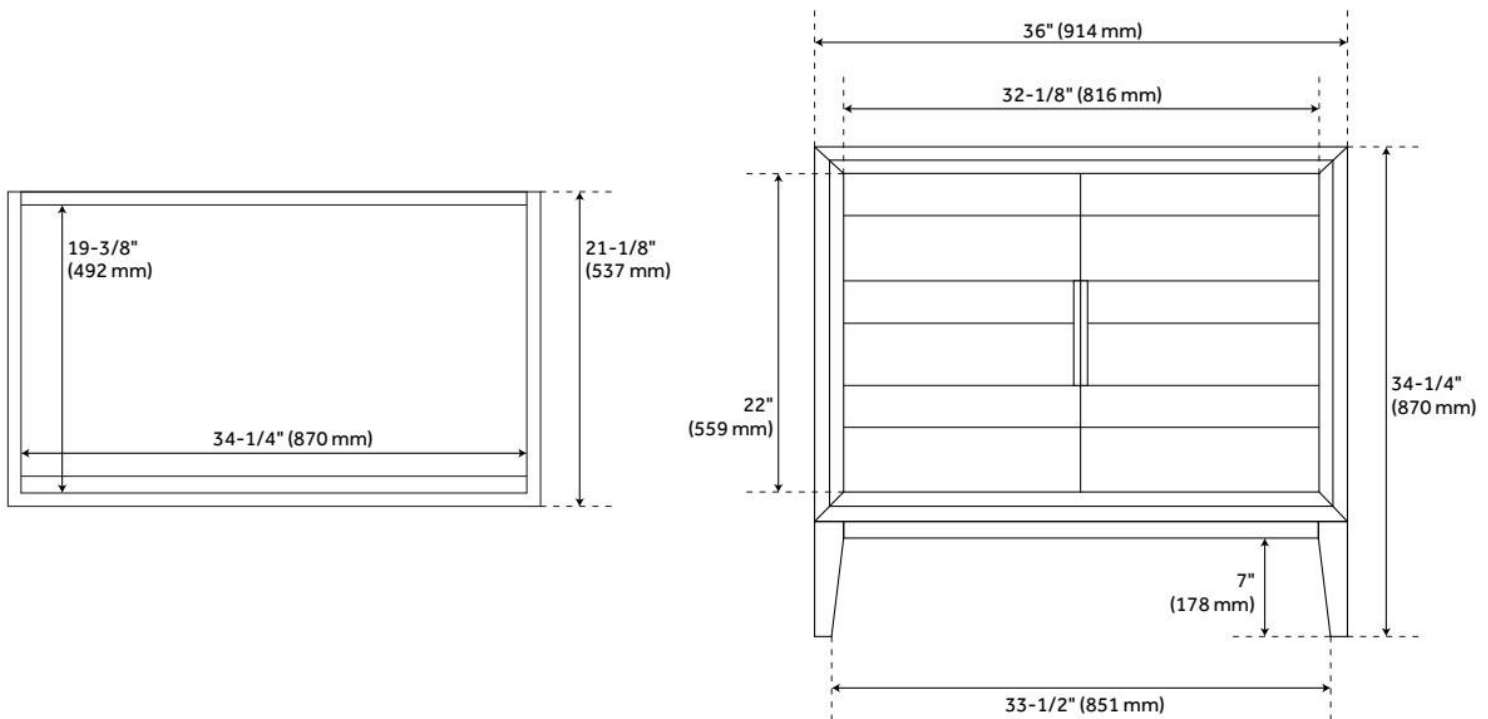

36" ALISO TEAK VANITY WITH UNDERMOUNT SINK - NATURAL TEAK

SKU: 950706-36-UM

Code: SH482549, SH482550, SH482551, SH482552

REVISED 8/6/2024