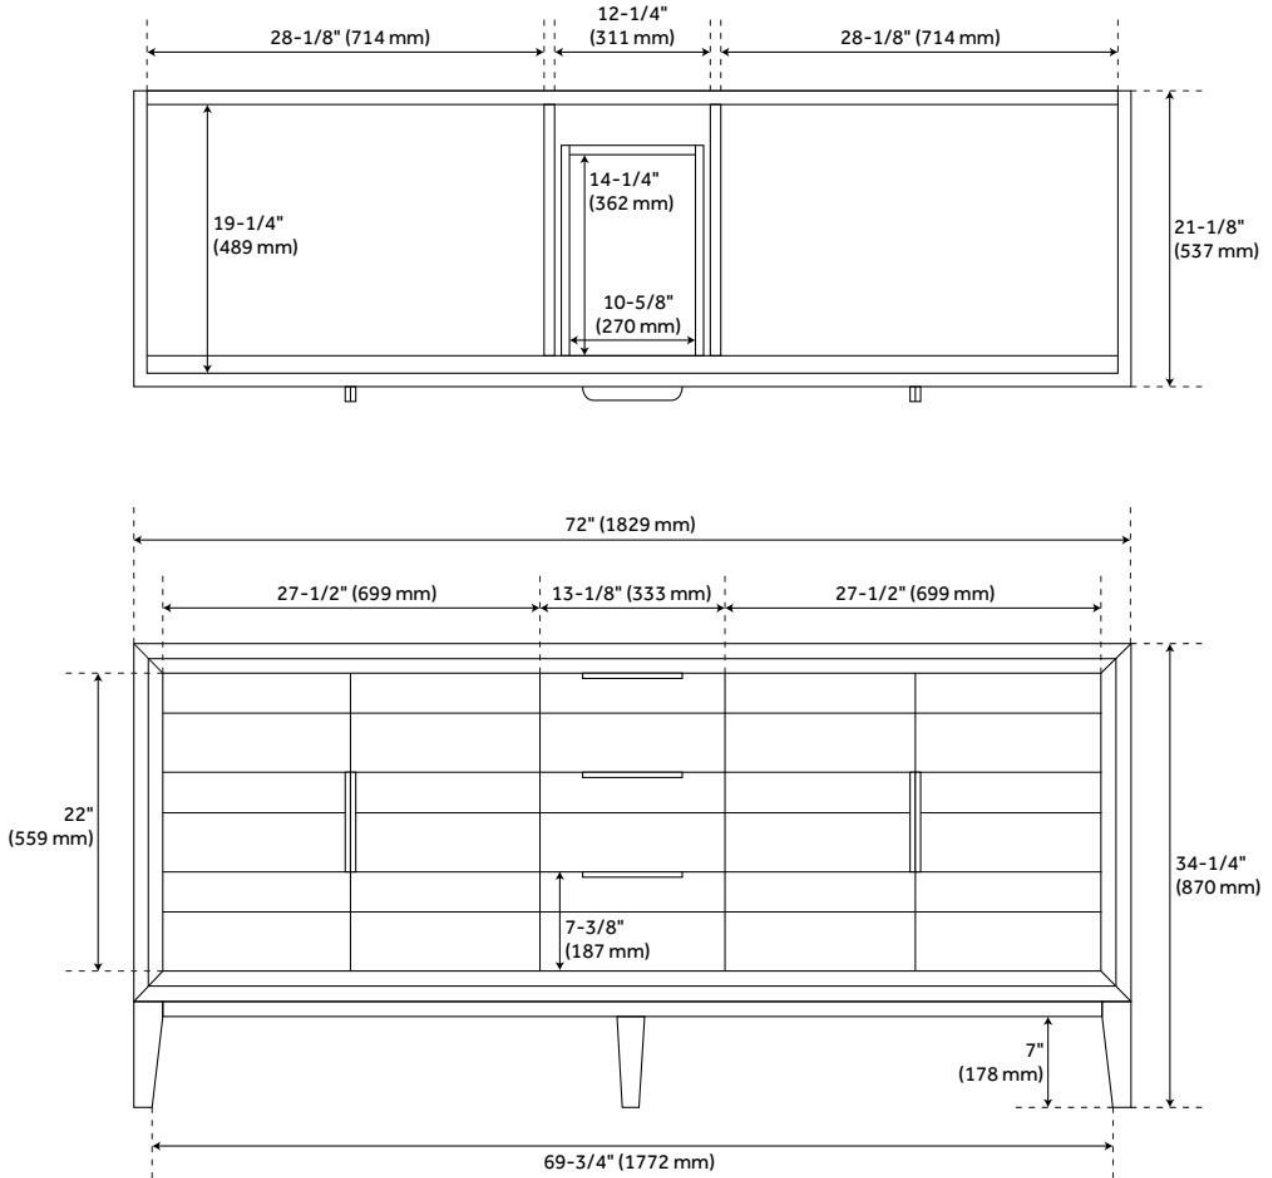

72" ALISO TEAK DOUBLE VANITY WITH RECTANGULAR UNDERMOUNT SINK - NATURAL TEAK

SKU: 950706-72-RUMB

Code: SH482570, SH482571, SH482572, SH482573, SH482574, SH482575, SH482576, SH482577, SH482578, SH482579

FEATURES

LISTED ID: 506897

ADDITIONAL FEATURES

- [Wood finish samples available.](#)

REVISED 8/7/2024

72" ALISO TEAK DOUBLE VANITY WITH RECTANGULAR UNDERMOUNT SINK - NATURAL TEAK

SKU: 950706-72-RUMB

Code: SH482570, SH482571, SH482572, SH482573, SH482574, SH482575, SH482576, SH482577, SH482578, SH482579