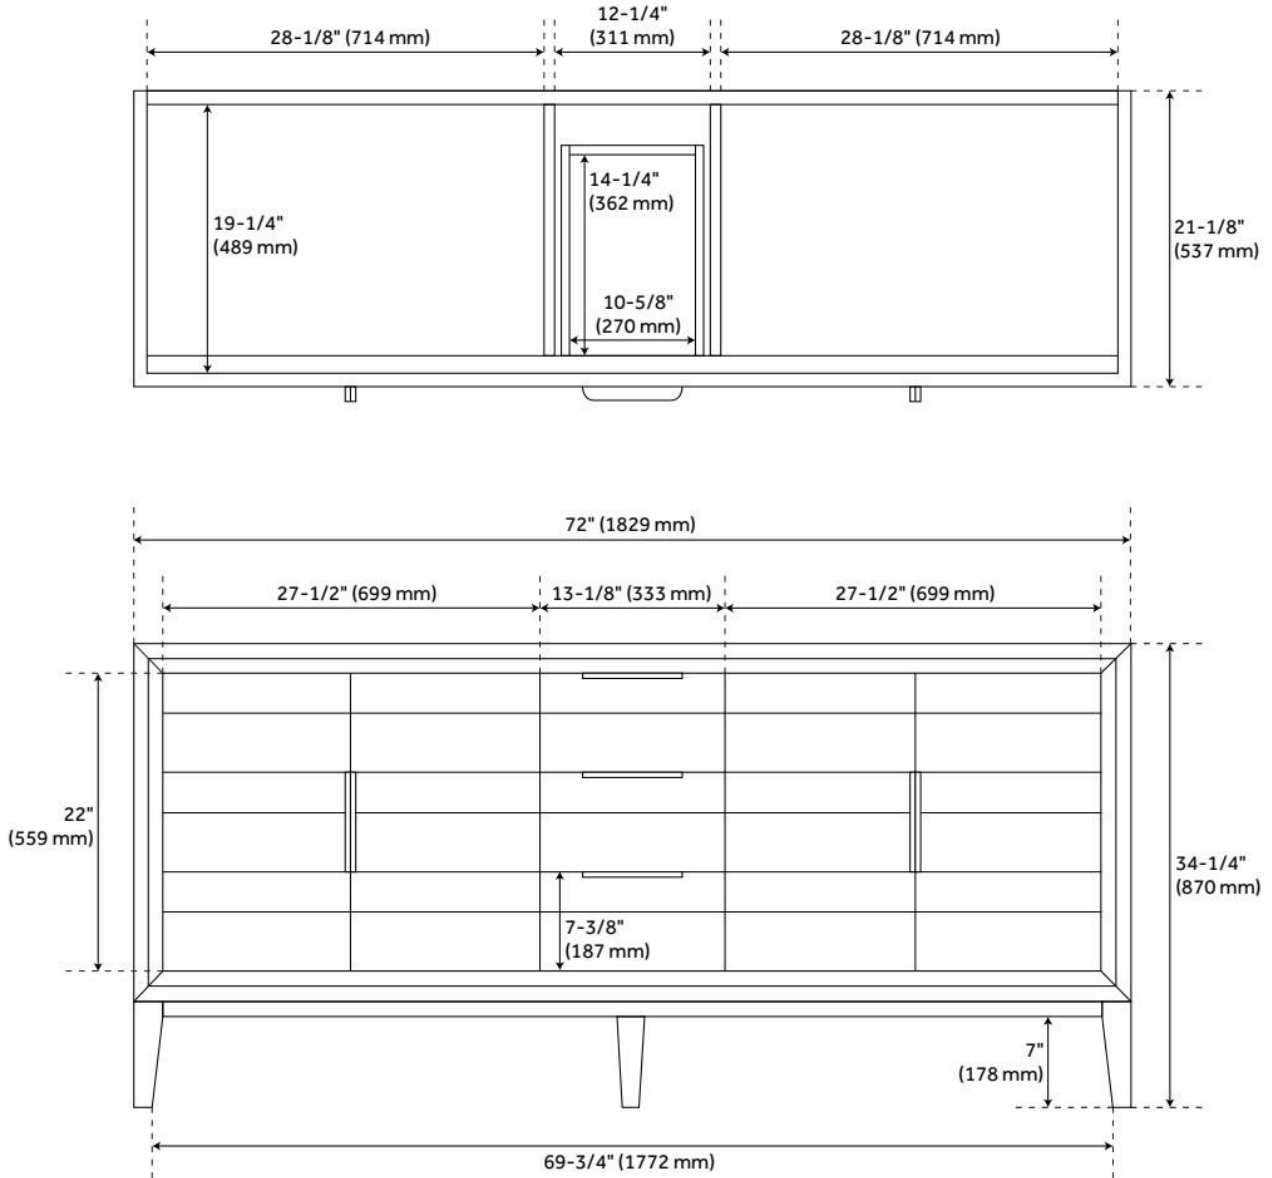

LISTED ID: 506897

ADDITIONAL FEATURES

- Includes a matching backsplash and a pair of white porcelain sink.
- Each stone top is carved from a single piece of stone and will feature natural variations.
- See Installation Instructions for directions to attach the vanity top and sink.
- All dimensions are ($\pm 1/2$ ").
- [Wood finish samples available.](#)

REVISED 11/27/2024

72" ALISO TEAK DOUBLE VANITY WITH RECTANGULAR UNDERMOUNT SINK - NATURAL TEAK

SKU: 950706-72-RUMB

Code: SH482570, SH482571, SH482572, SH482573, SH482574, SH482575, SH482576, SH482577, SH482578, SH482579, SH559136