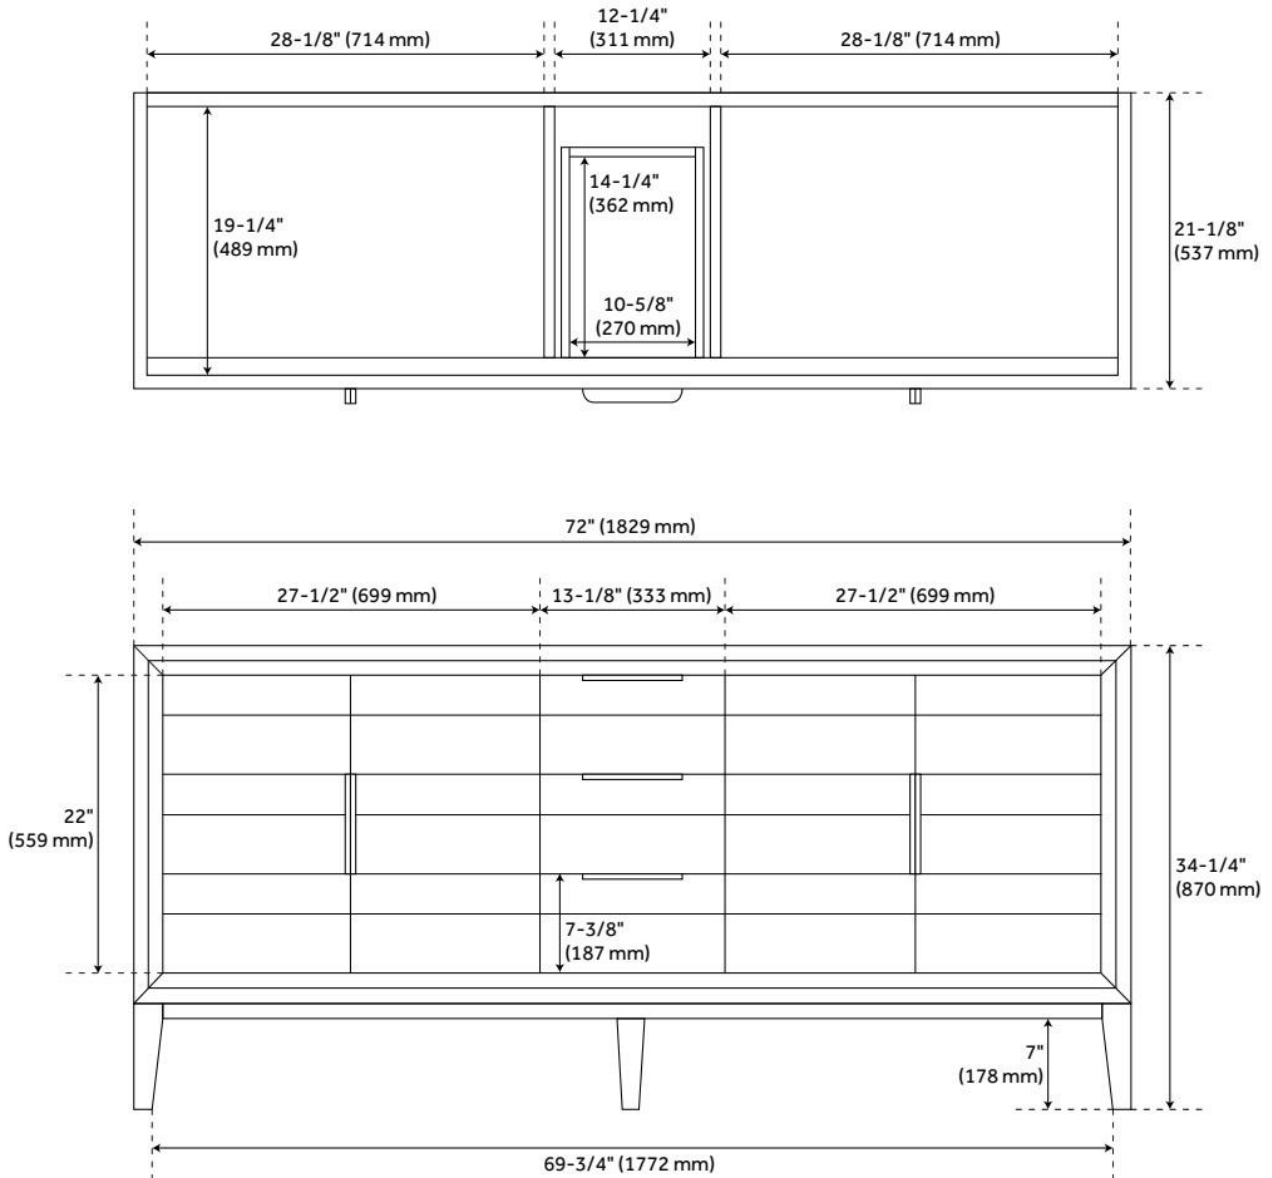

72" ALISO TEAK DOUBLE VANITY WITH UNDERMOUNT SINK - NATURAL TEAK

SKU: 950706-72-UM

Code: SH482564, SH482565, SH482566, SH482567, SH482568

FEATURES

Material: Teak
Product Finish: Natural Teak
Number of Doors: 4
Number of Drawers: 3
Soft-Close Hinges: Yes
Soft-Close Slides: Yes
Dovetail Drawers: Yes
Adjustable Shelves: Yes
Hardware Finish: Black
Built-In Adjusters: Yes

LISTED ID: 506895

ADDITIONAL FEATURES

- [Wood finish samples available.](#)

REVISED 8/6/2024

72" ALISO TEAK DOUBLE VANITY WITH UNDERMOUNT SINK - NATURAL TEAK

SKU: 950706-72-UM

Code: SH482564, SH482565, SH482566, SH482567, SH482568