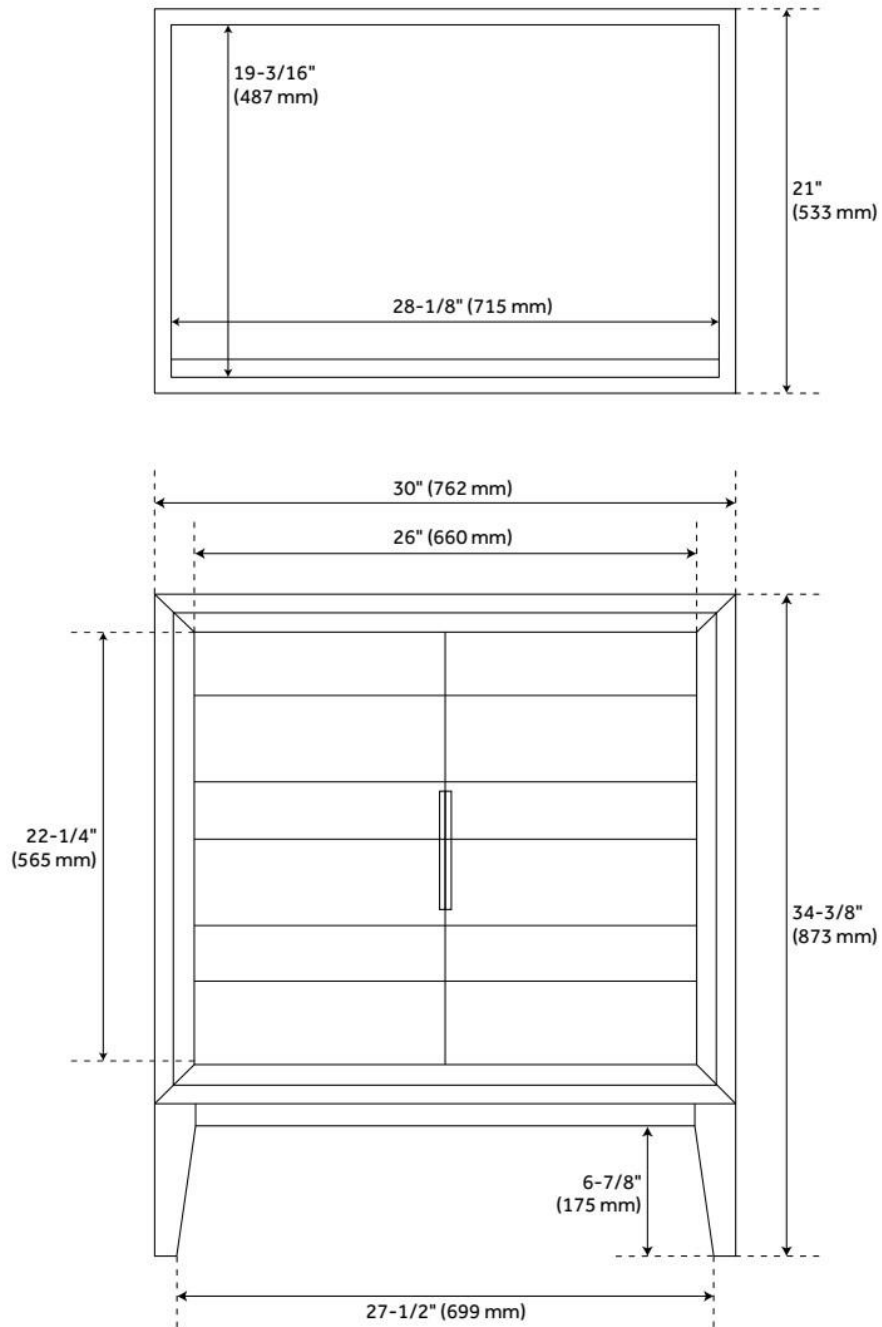

30" ALISO TEAK VANITY FOR RECTANGULAR UNDERMOUNT - NATURAL TEAK

SKU: 950706

Code: SH476318, SH476317, SH459165, SH459166, SH459156, SH459157, SH459158, SH459159, SH459160, SH459154, SH459155

FEATURES

Material: Teak
Product Finish: Natural Teak
Number of Doors: 2
Hardware Finish: Black
Built-In Adjusters: Yes

LISTED ID: 506897

ADDITIONAL FEATURES

- Granite is A-grade. Polished Carrara Marble is sourced from Italy.
- Each stone top is carved from a single piece of stone and will feature natural variations.
- Includes a matching backsplash and a white porcelain sink.
- See Installation Instructions for directions to attach the vanity top and sink.
- [Wood finish samples available.](#)

REVISED 8/6/2024

30" ALISO TEAK VANITY FOR RECTANGULAR UNDERMOUNT - NATURAL TEAK

SKU: 950706

Code: SH476318, SH476317, SH459165, SH459166, SH459156, SH459157, SH459158, SH459159, SH459160, SH459154, SH459155