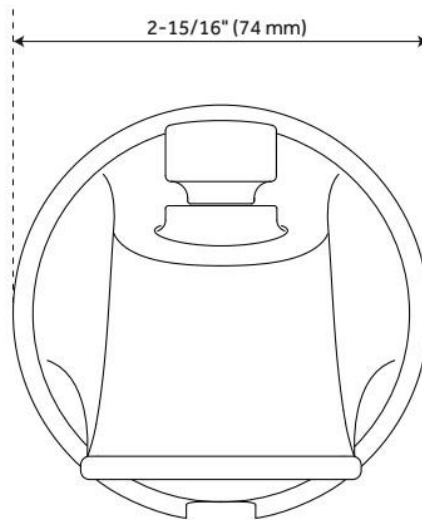

PENDLETON TUB SPOUT WITH DIVERTER

SKU: 950713
Code: SHTS98

FEATURES

Material: Metal
Connection Type: 1/2" CTS Slip-Fit
Faucet Centers: Single-Hole

ASME A112.18.1/CSA B125.1, CEC Listed, Massachusetts Accepted, LISTED ID: SHTS98*

ADDITIONAL FEATURES

- 1/2" Slip fit connection.

REVISED 5/24/2024

PENDLETON TUB SPOUT WITH DIVERTER

SKU: 950713
Code: SHTS98

REVISED 5/24/2024