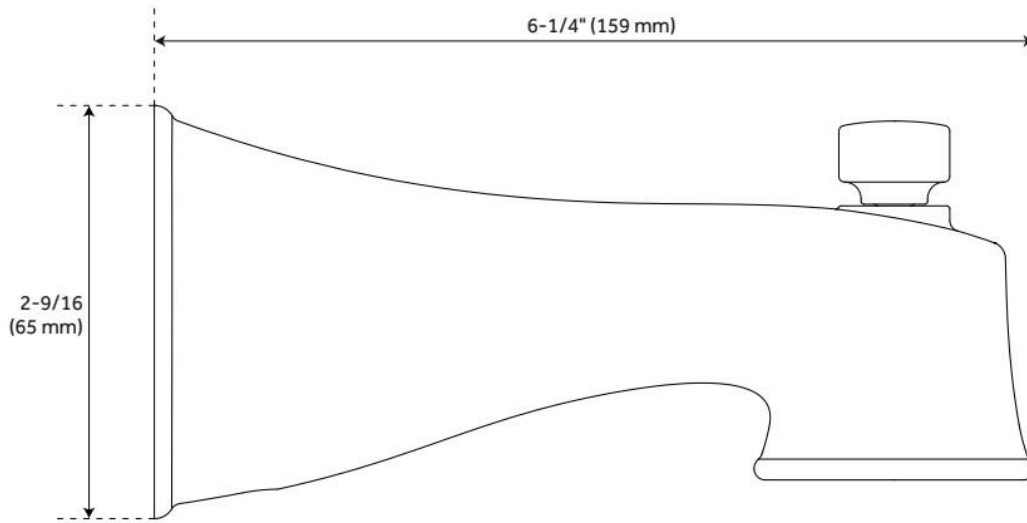

PENDLETON TUB SPOUT WITH DIVERTER

SKU: 950713
Code: SHTS98

FEATURES

Material: Metal
Connection Type: 1/2" CTS Slip-Fit
Faucet Centers: Single-Hole

ASME A112.18.1/CSA B125.1, CEC Listed, Massachusetts Accepted, LISTED ID: SHTS98*

ADDITIONAL FEATURES

- 1/2" Slip fit connection.

REVISED 5/24/2024

PENDLETON TUB SPOUT WITH DIVERTER

SKU: 950713
Code: SHTS98

REVISED 5/24/2024