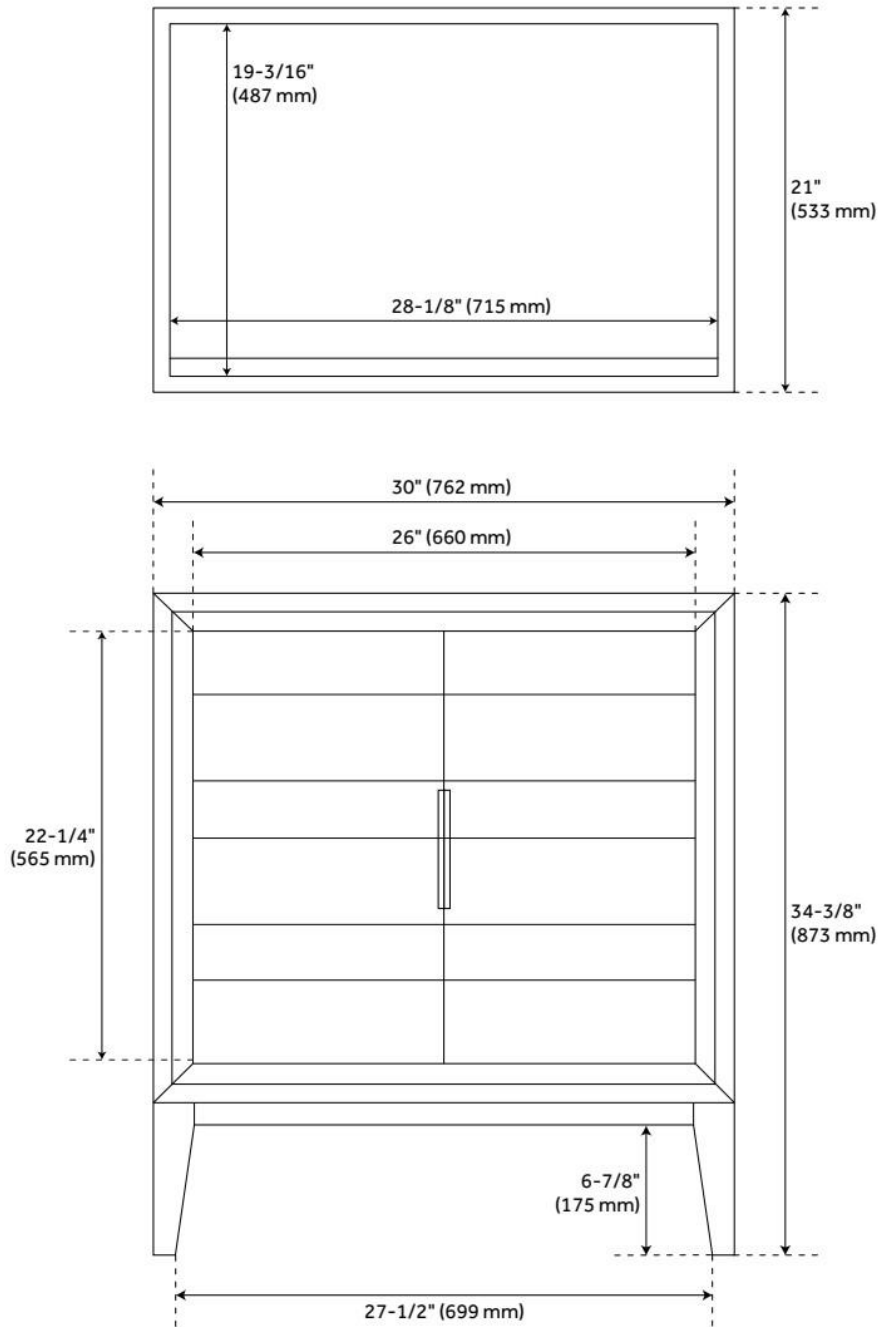

30" ALISO TEAK VANITY FOR UNDERMOUNT SINK - JAVA

SKU: 950733

Code: SH459179, SH459184, SH459185, SH459180, SH459183

REVISED 8/12/2024