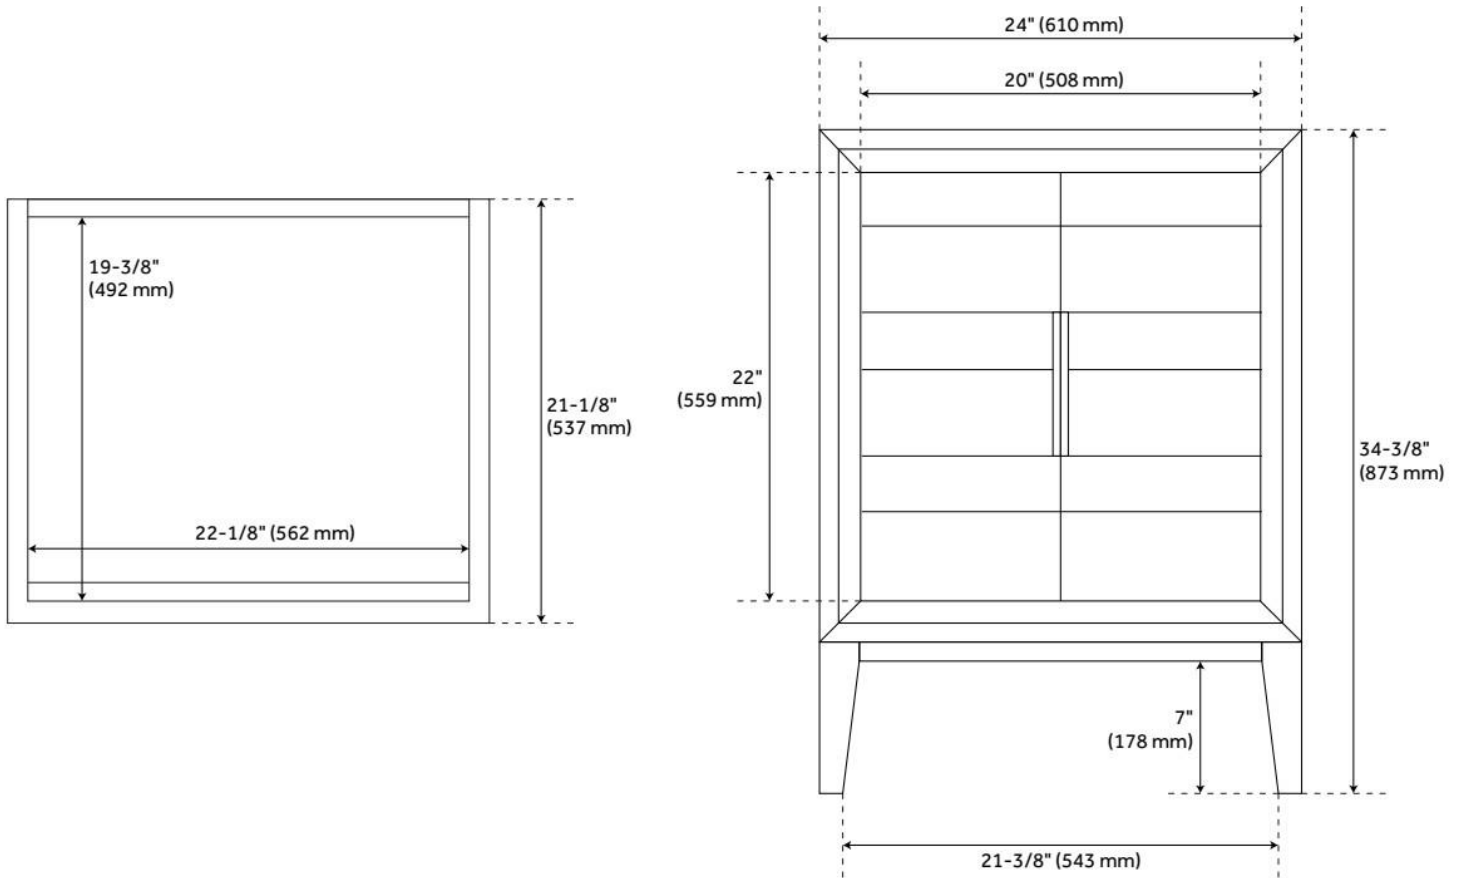

24" ALISO TEAK VANITY WITH RECTANGULAR UNDERMOUNT SINK - JAVA

SKU: 950734-24-RUMB

Code: SH482489, SH482490, SH482491, SH482492, SH482493, SH482494, SH482495, SH482496, SH482497, SH482499, SH559059

FEATURES

Material: Teak
Number of Doors: 2
Soft-Close Hinges: Yes
Adjustable Shelves: Yes
Hardware Finish: Black
Built-In Adjusters: Yes

LISTED ID: 506894

ADDITIONAL FEATURES

- Made of solid mahogany.
- Includes a matching backsplash and a pair of white porcelain sinks.
- Each stone top is carved from a single piece of stone and will feature natural variations.
- See Installation Instructions for directions to attach the vanity top and sink.
- All dimensions are ($\pm 1/2"$).
- [Wood finish samples available.](#)

REVISED 11/26/2024

24" ALISO TEAK VANITY WITH RECTANGULAR UNDERMOUNT SINK - JAVA

SKU: 950734-24-RUMB

Code: SH482489, SH482490, SH482491, SH482492, SH482493, SH482494, SH482495, SH482496, SH482497, SH482499, SH559059