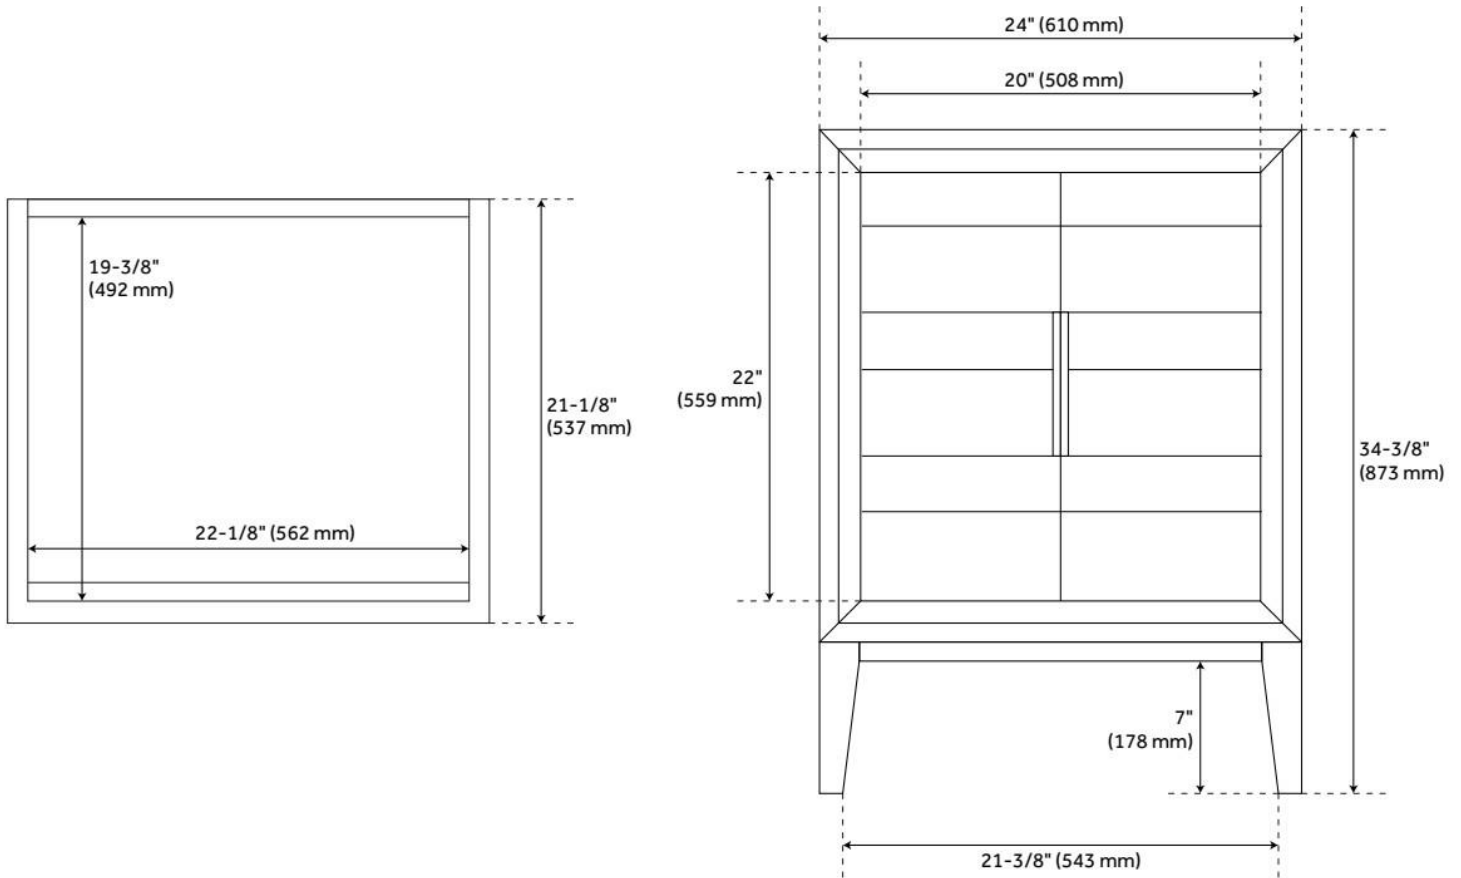

24" ALISO TEAK VANITY WITH UNDERMOUNT SINK - JAVA

SKU: 950734-24-UM

Code: SH482483, SH482485, SH482486, SH482487, SH482488

FEATURES

Material: Teak
Number of Doors: 2
Soft-Close Hinges: Yes
Adjustable Shelves: Yes
Hardware Finish: Black
Built-In Adjusters: Yes

LISTED ID: 506895

ADDITIONAL FEATURES

- [Wood finish samples available.](#)

REVISED 7/30/2024

24" ALISO TEAK VANITY WITH UNDERMOUNT SINK - JAVA

SKU: 950734-24-UM

Code: SH482483, SH482485, SH482486, SH482487, SH482488